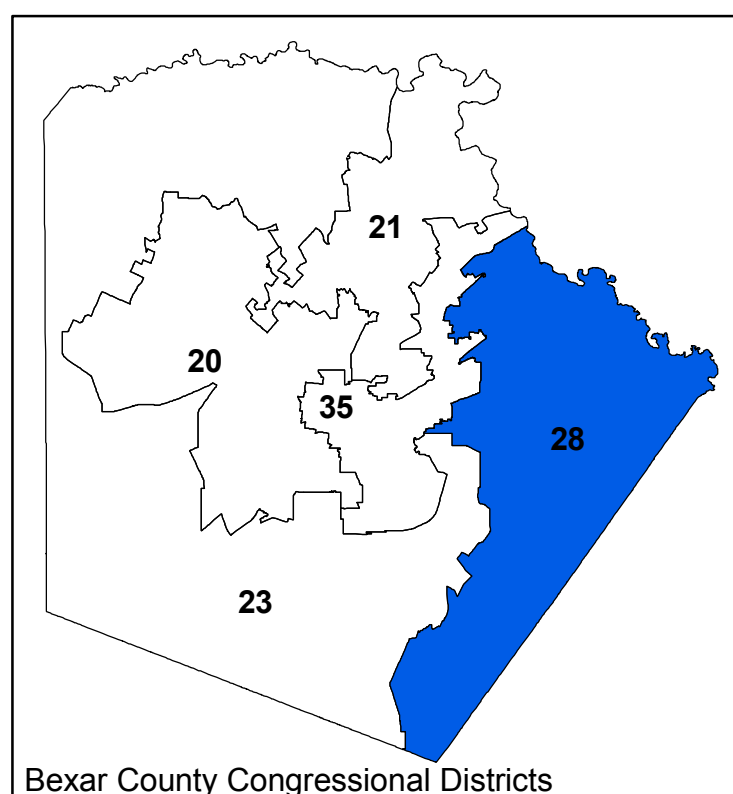

2018 Bexar County Congressional District 28

Legend
Congressional 28 Precincts
Streets

Prepared by the Elections Office
Jacquelyn F. Callanen, Elections Administrator
1103 S. Frio, Ste. 100
San Antonio, Texas 78207