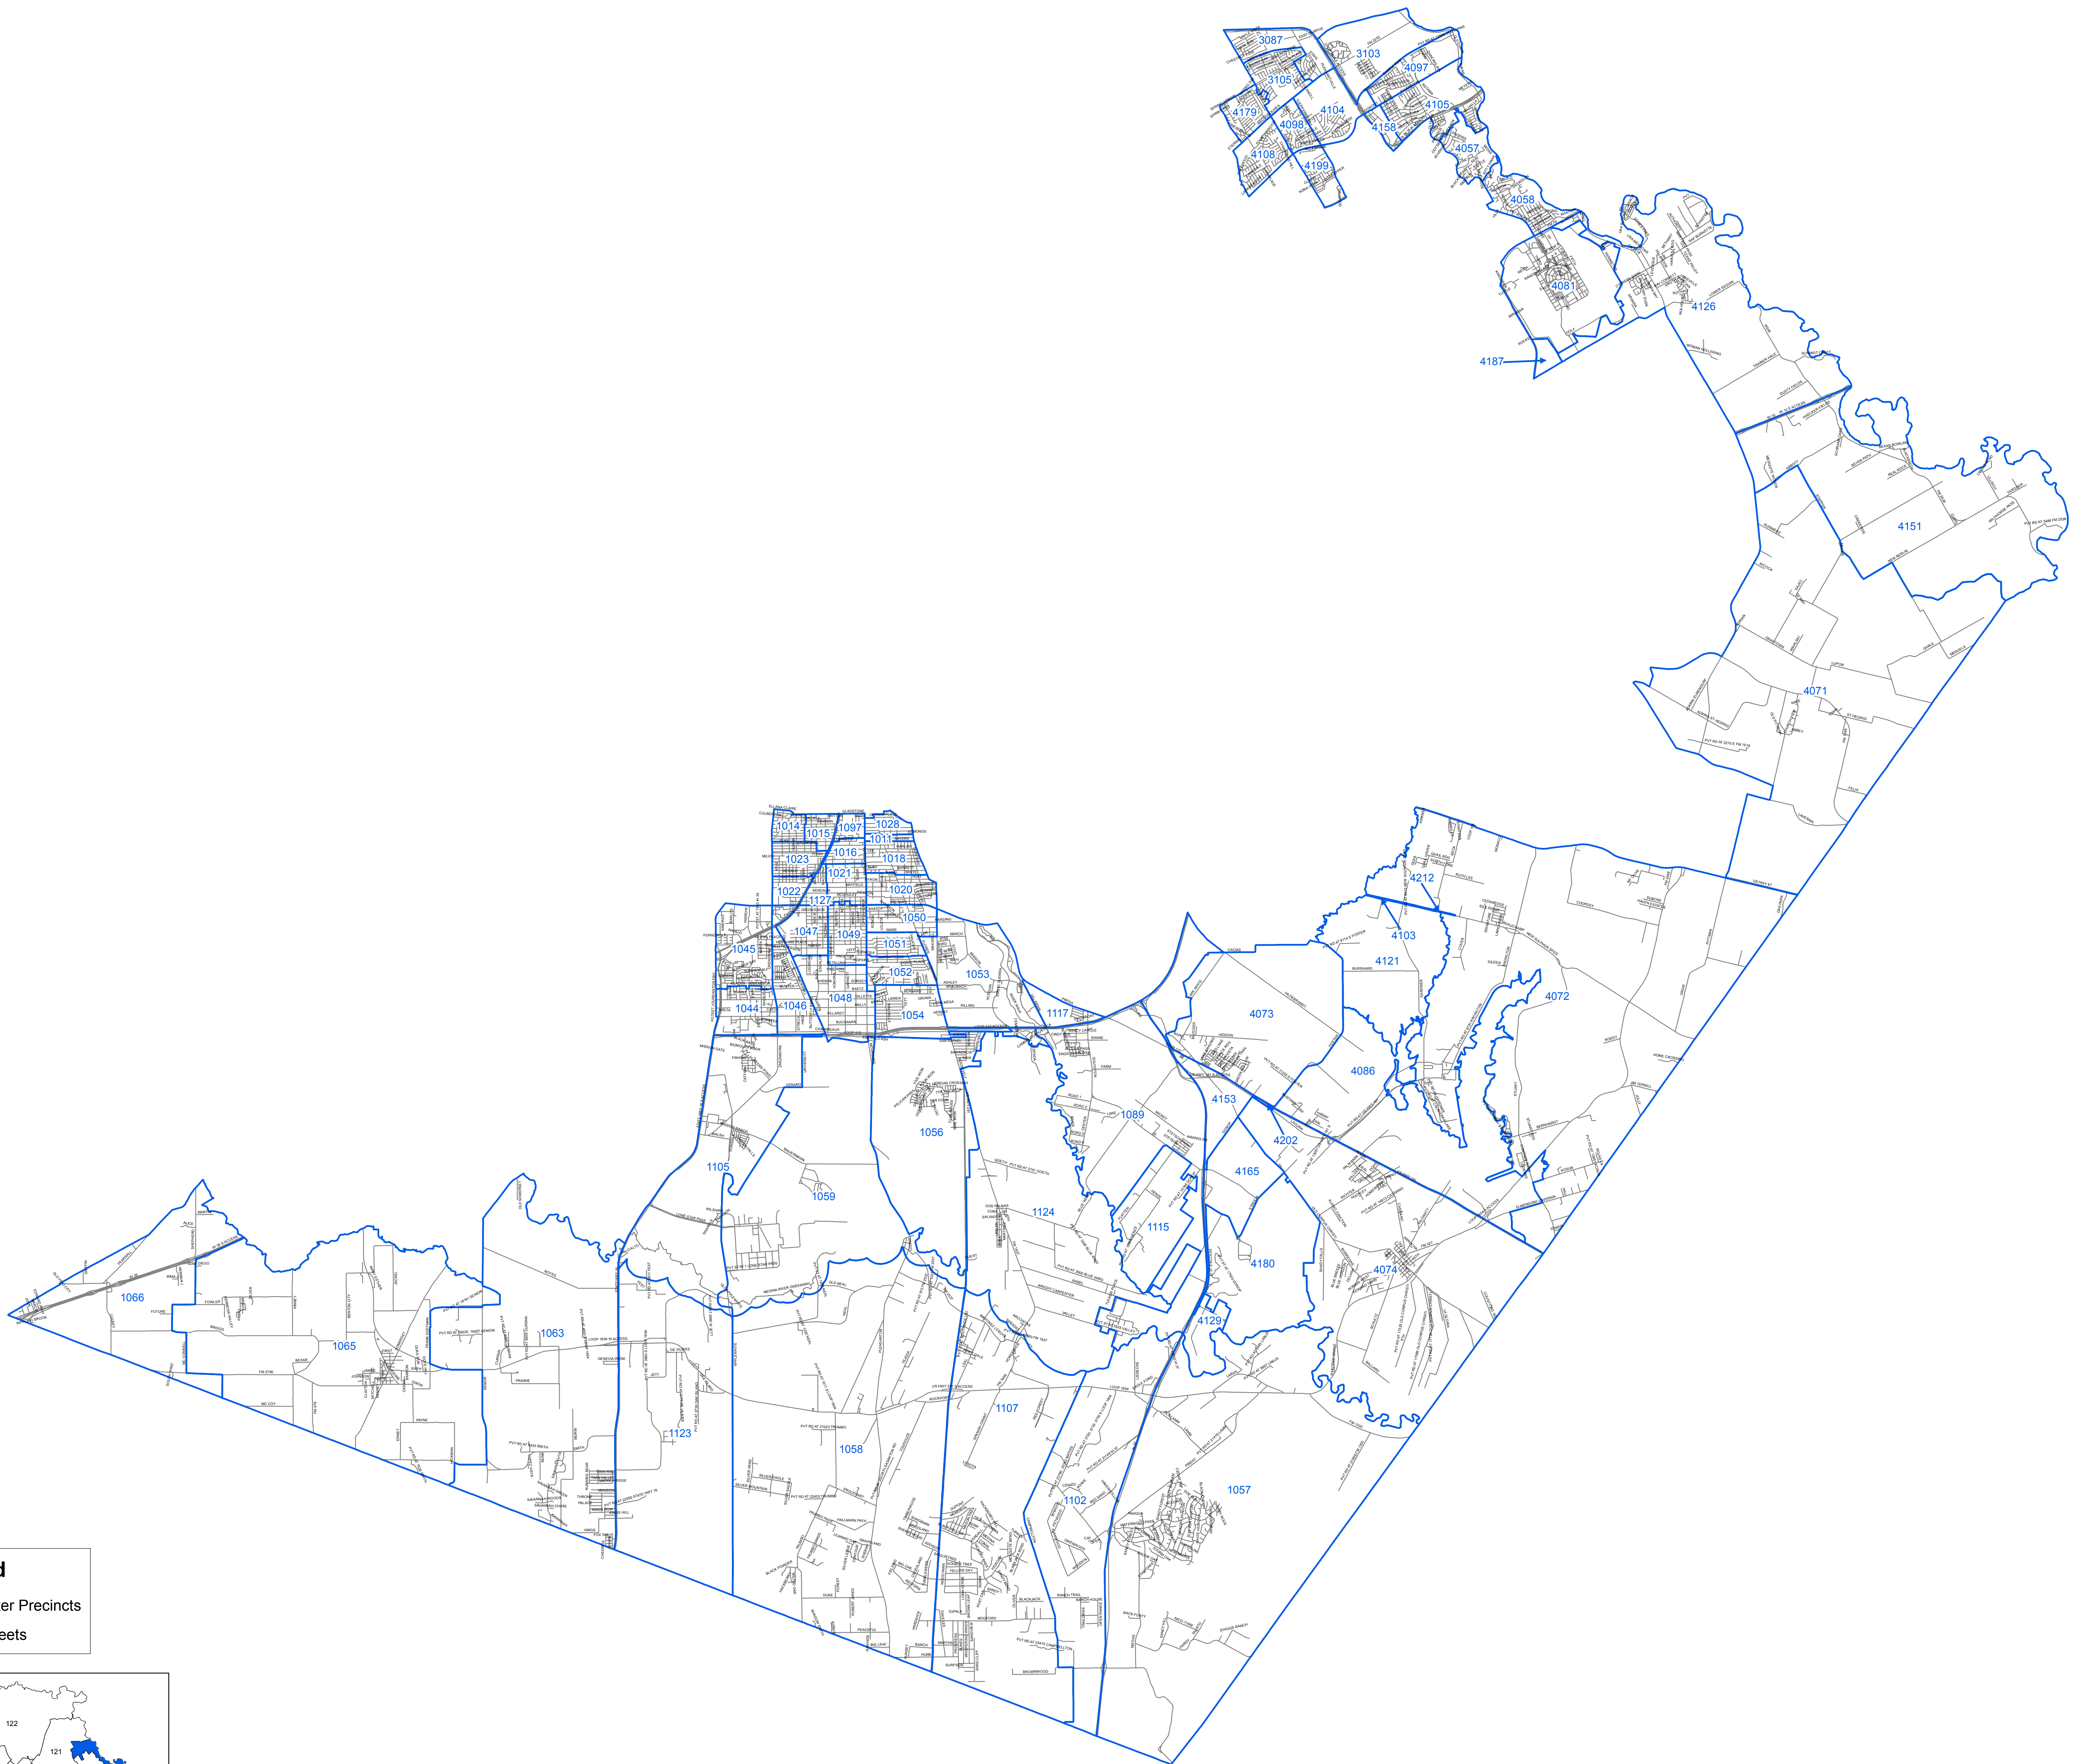

2018 Bexar County State Representative District 118

Legend
Voter Precincts
Streets

Bexar County State Representative Districts

Prepared by the Elections Office
Jacquelyn F. Callanen, Elections Administrator
1103 S. Frio, Ste. 100
San Antonio, Texas 78207