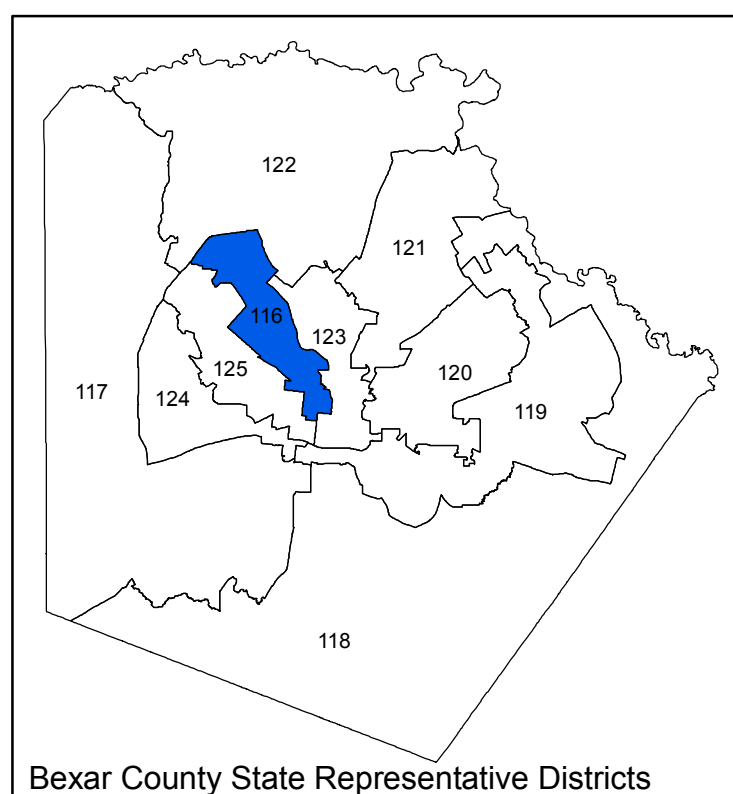

# 2018 Bexar County State Representative District 116

## Legend

-  Voter Precincts
-  Streets

Bexar County State Representative Districts

Prepared by the Elections Office  
Jacquelyn F. Callanen, Elections Administrator  
1103 S. Frio, Ste. 100  
San Antonio, Texas 78207