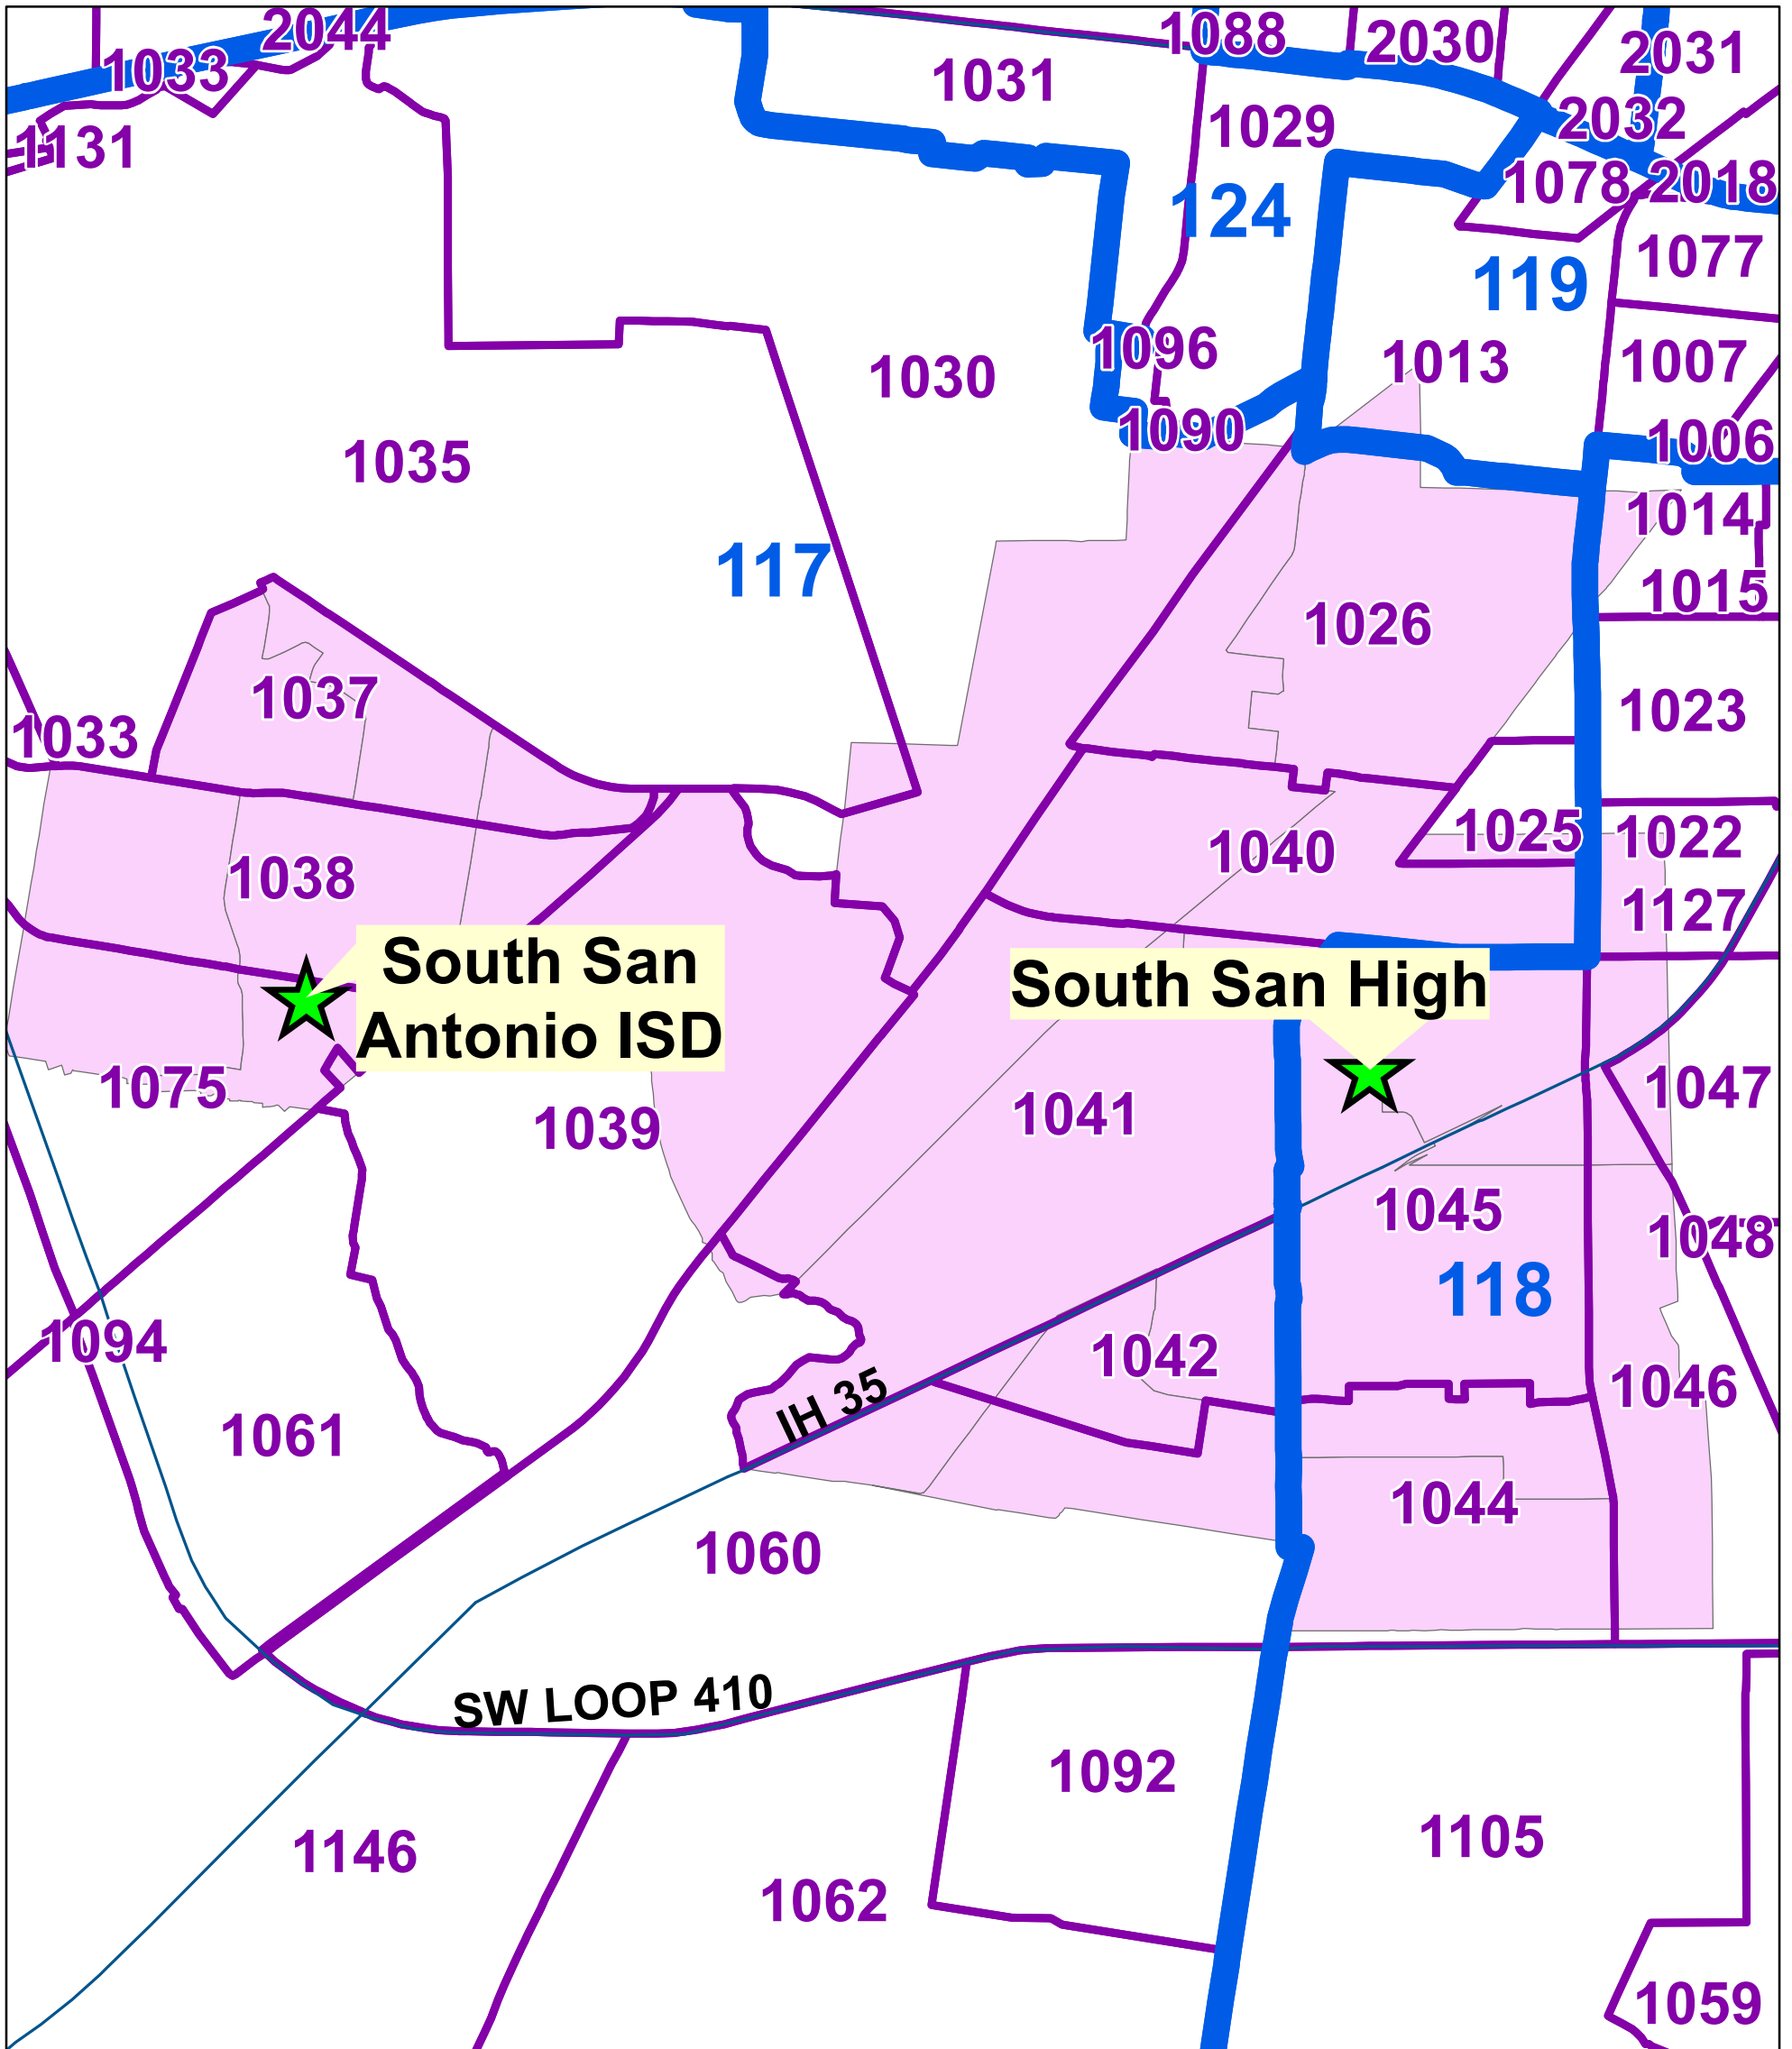

Bexar County Early Voting Sites

August 14, 2018

South San Antonio ISD TRE Election

Legend

ACTIVE

-  Yes
-  StateRep
-  Major Streets
-  VoterPrecincts2018
-  South San Single Member Districts

Prepared by the Elections Office
 1103 S. Frio, Ste 100
 San Antonio, Texas 78207