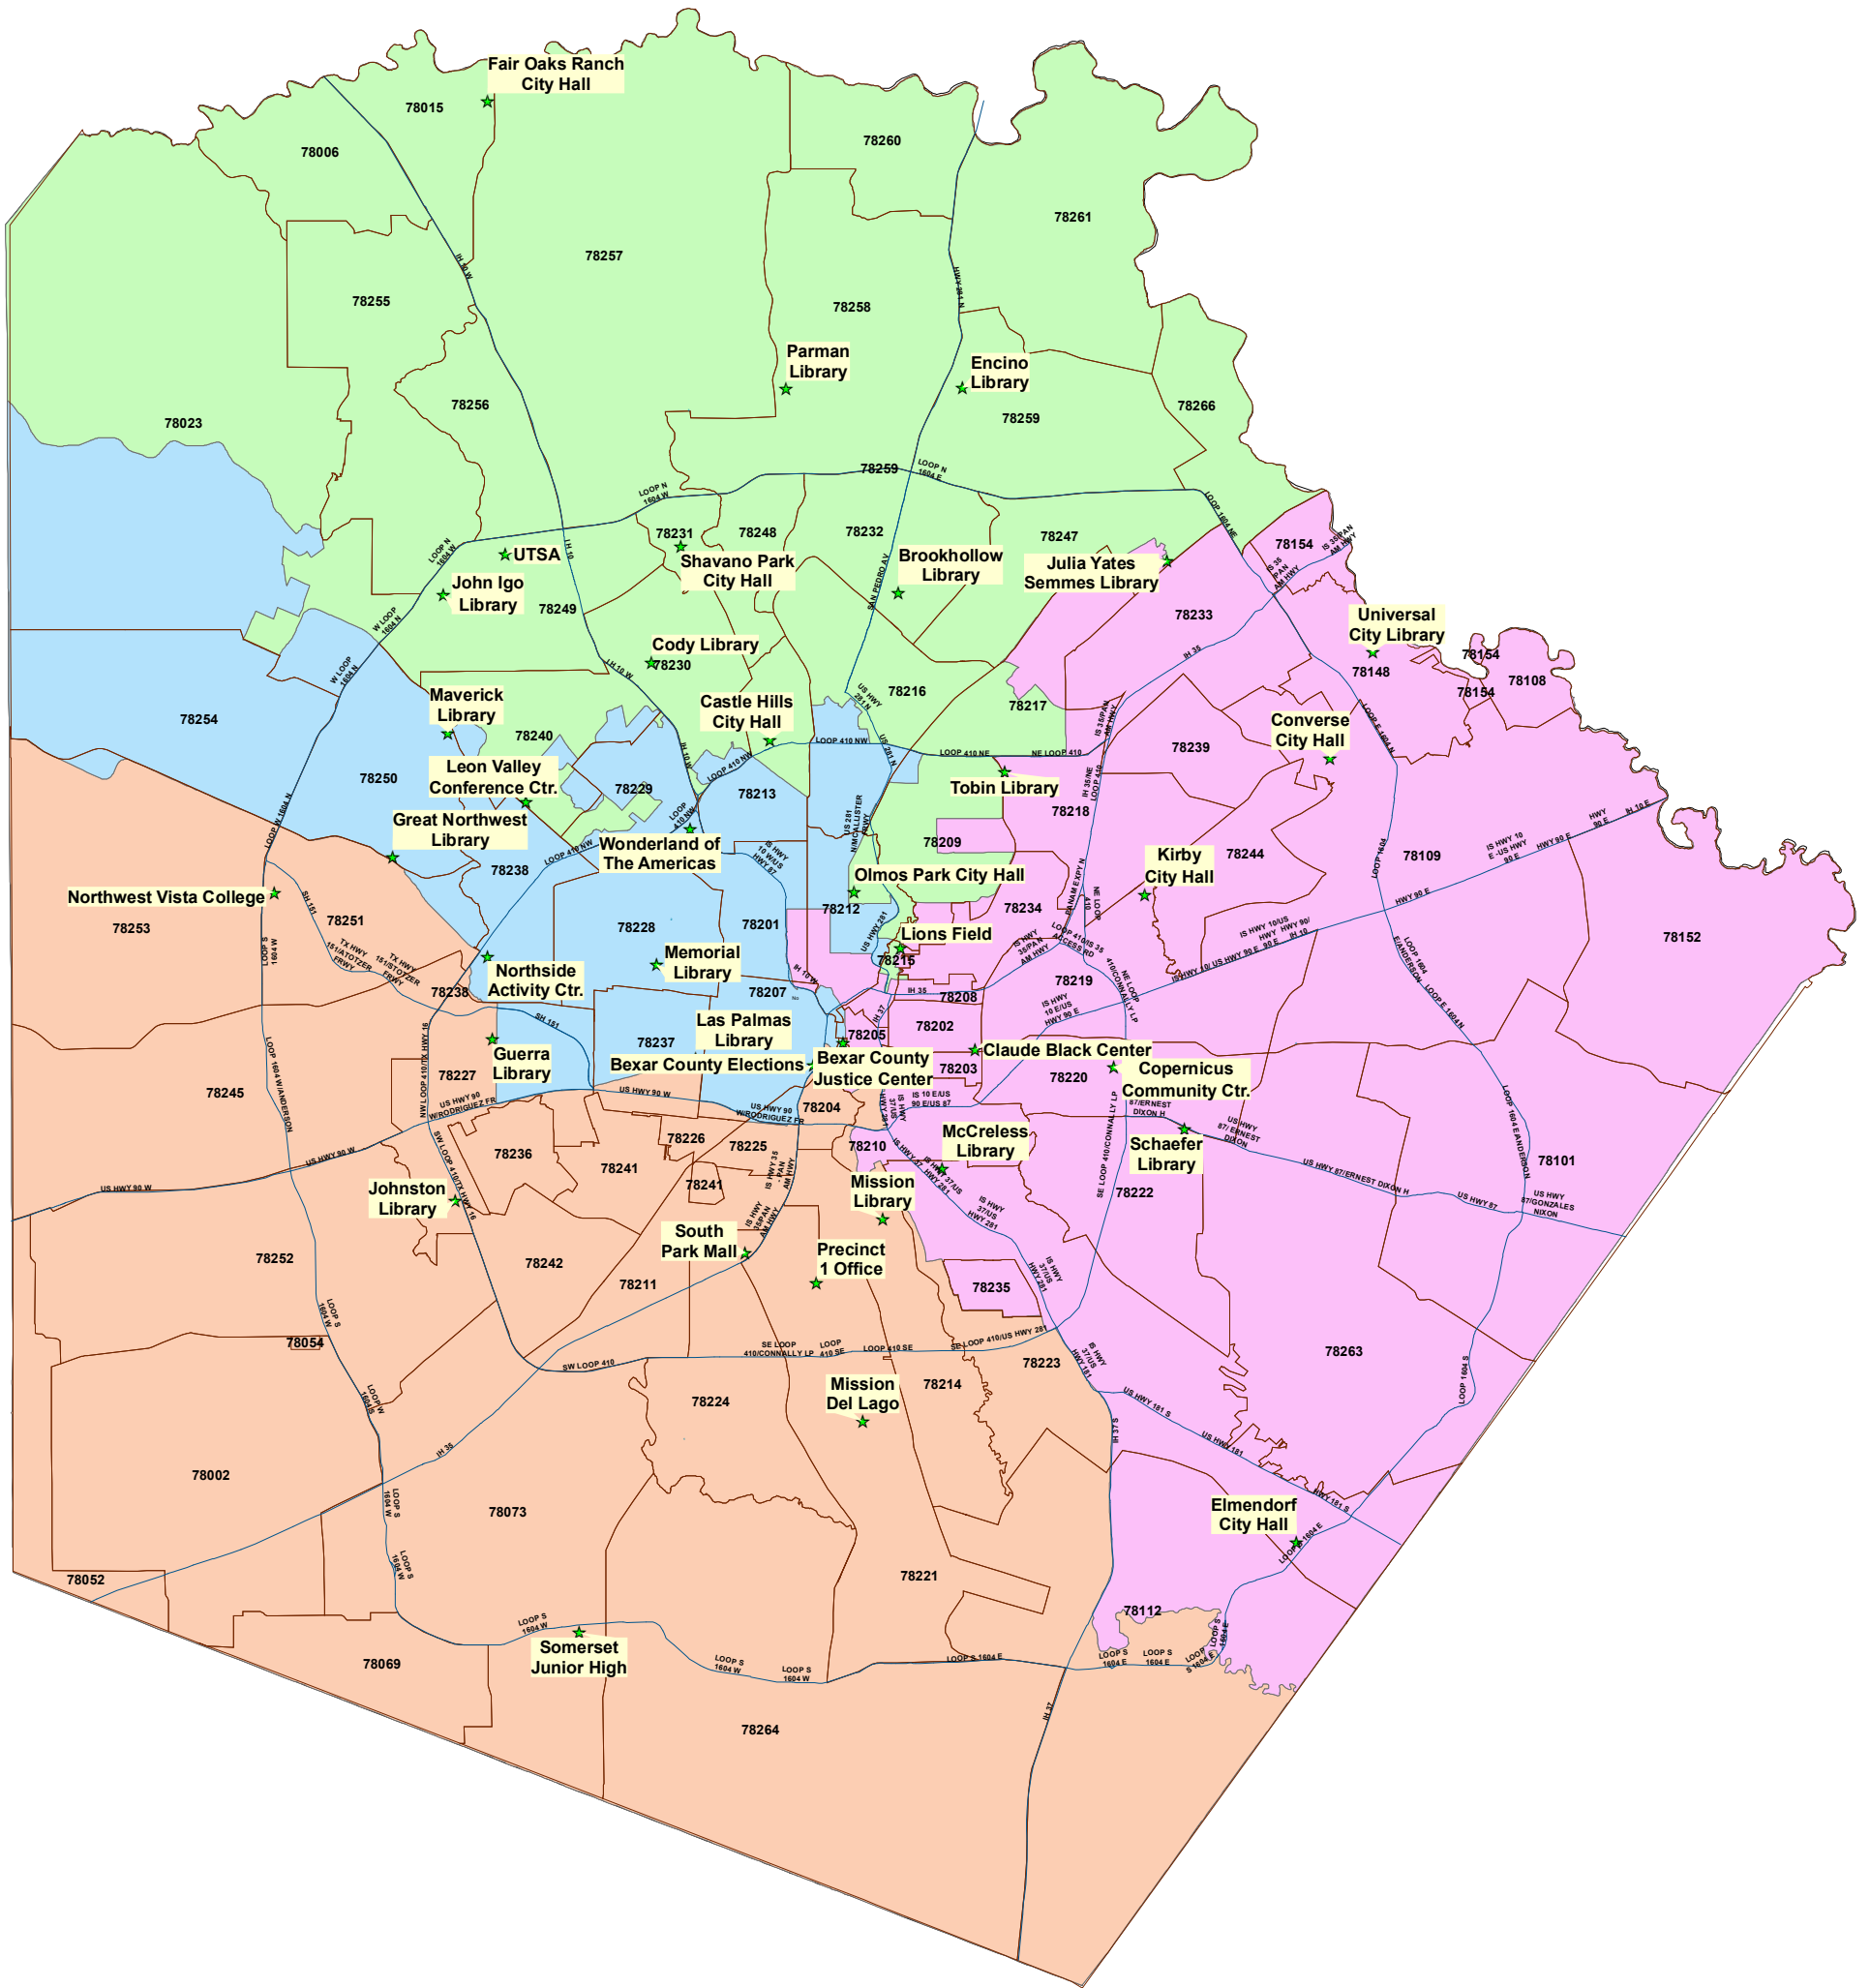

Bexar County Early Voting Sites

May 22, 2018

Joint Primary Runoff Election

Legend

ACTIVE

 Yes

— Major Streets

Comm

1 (orange)

2 (blue)

3 (green)

4 (pink)

Prepared by the Elections Office
 1103 S. Frio, Ste 100
 San Antonio, Texas 78207