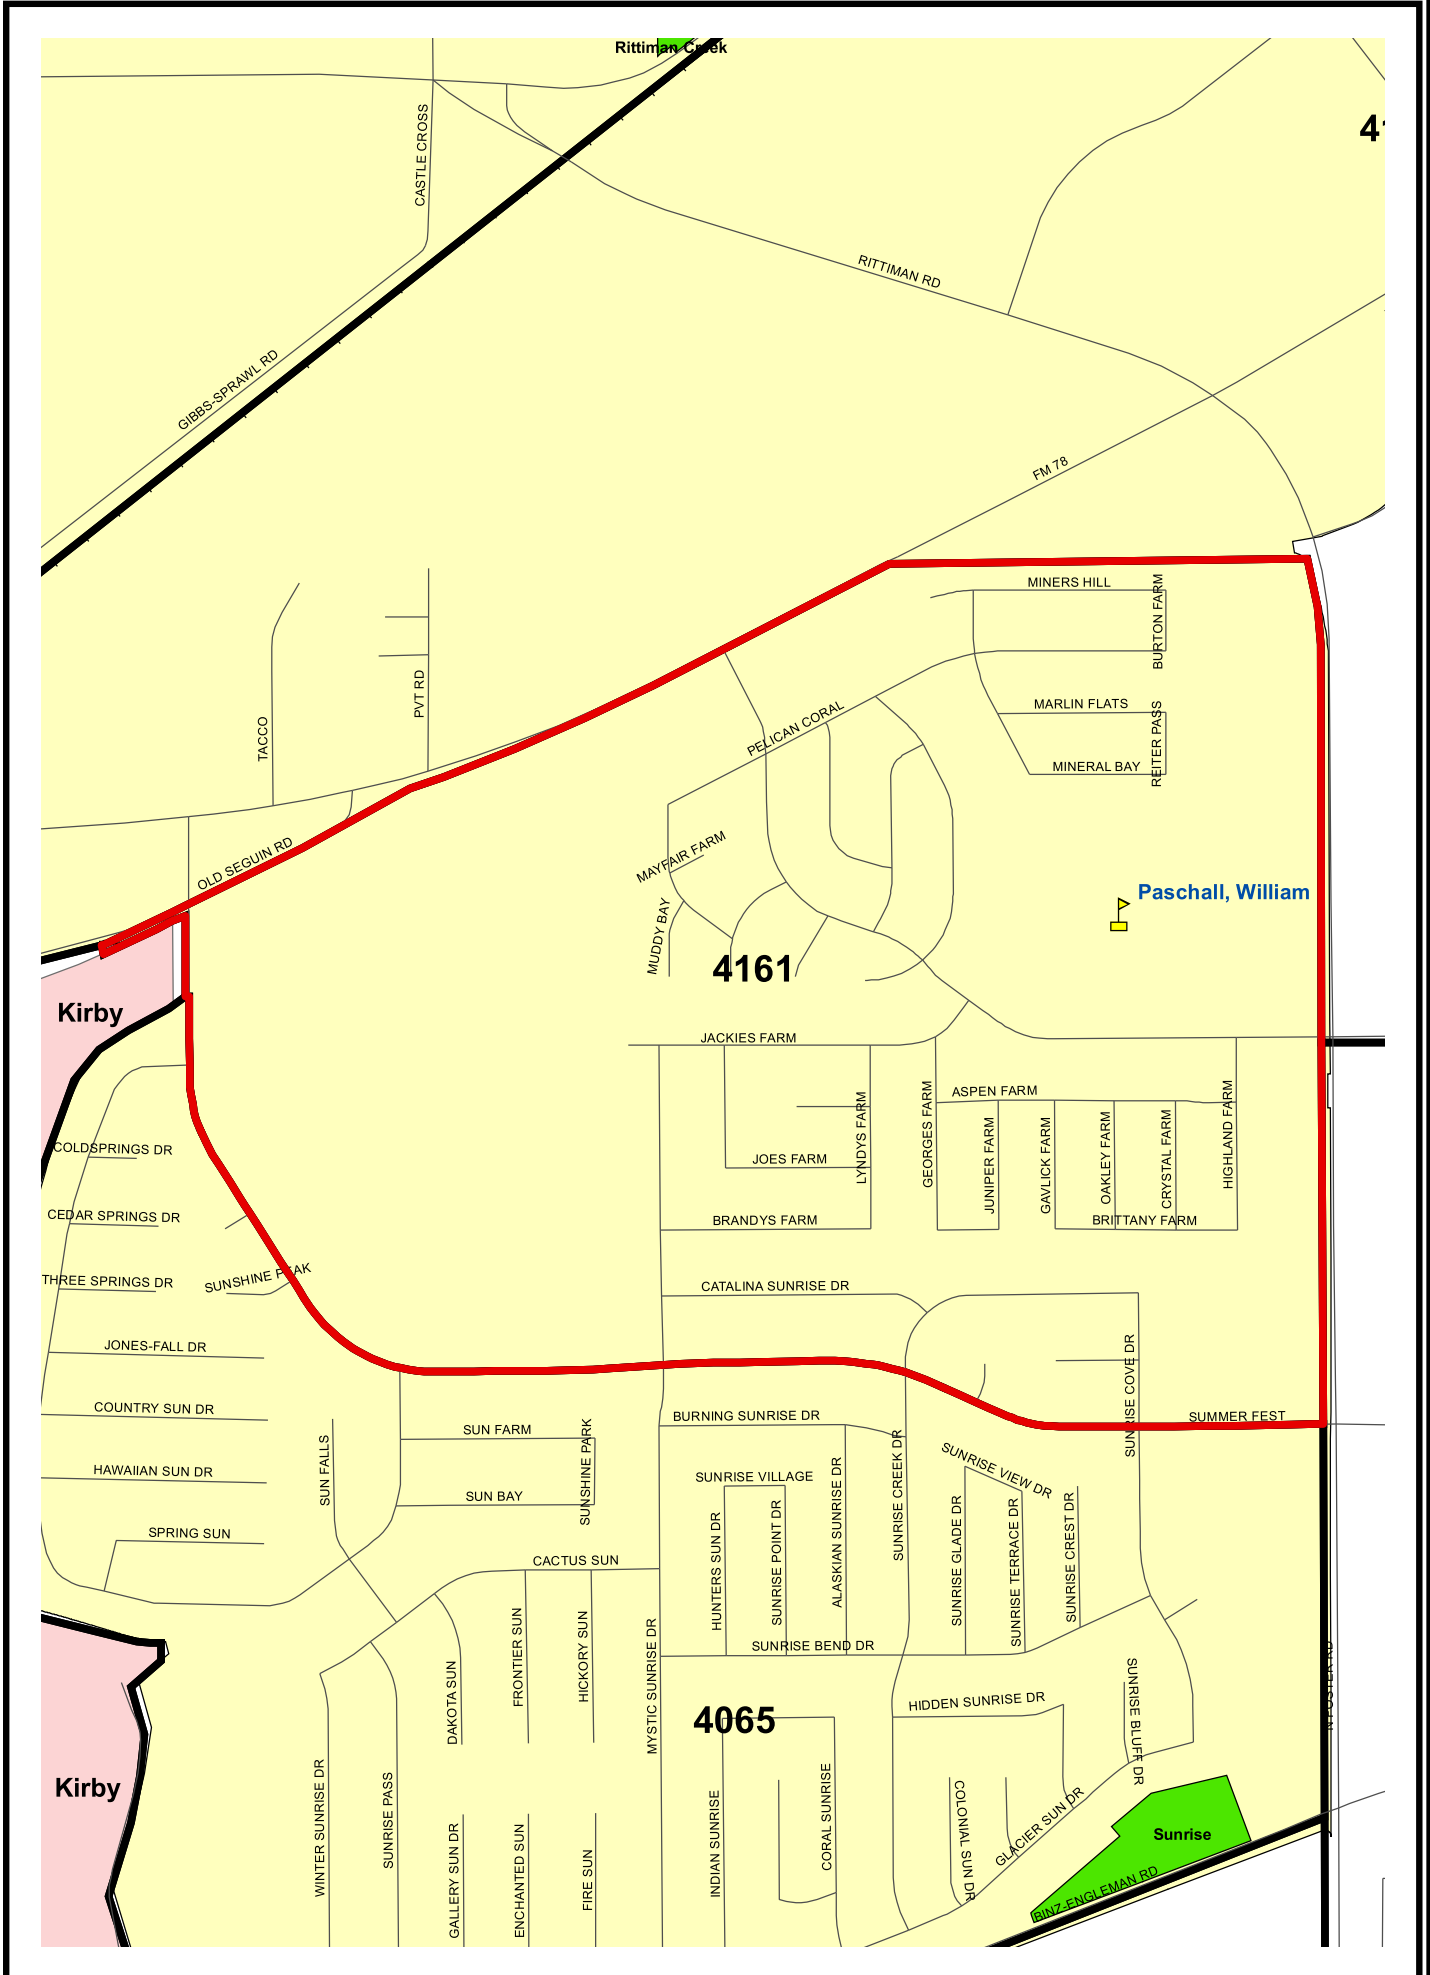

# Bexar County Voting Precinct 4161

Legend	
	City of San Antonio
	Streets
	Lakes
	Parks
	Railroads
	Voting Precincts
	Elem
	Mid
	Sr
	Universities

Prepared by the Elections Office  
 203 W. Nueva, Ste.3.61  
 San Antonio, Texas 78207