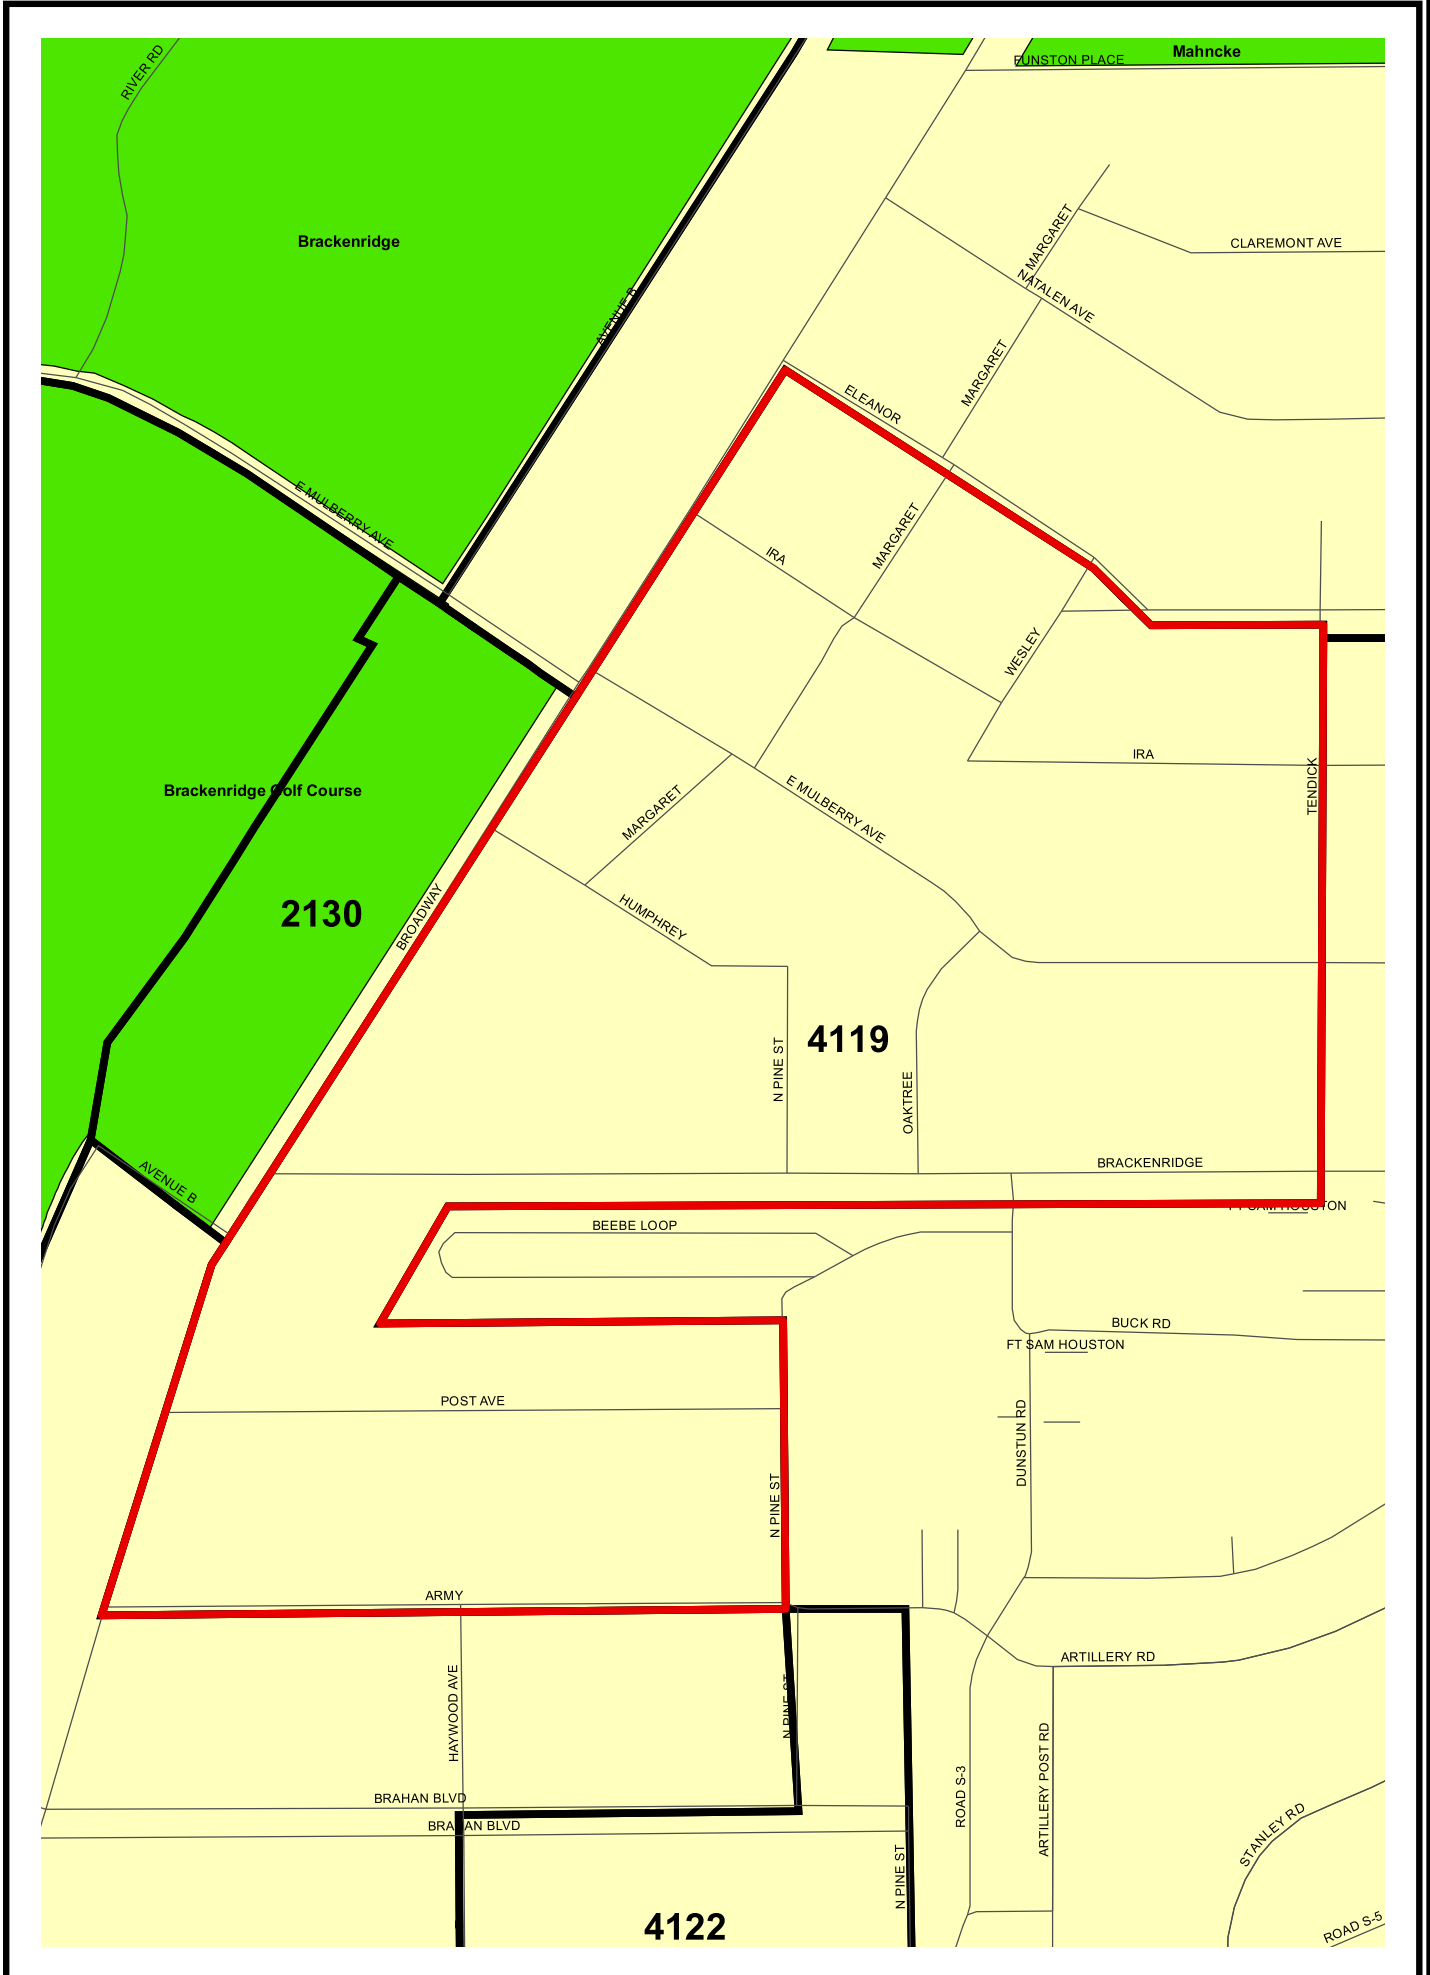

Bexar County Voting Precinct 4119

Legend			
	City of San Antonio		Elem
	Streets		Mid
	Lakes		Sr
	Parks		Universities
	Railroads		
	Voting Precincts		

Prepared by the Elections Office
 203 W. Nueva, Ste.3.61
 San Antonio, Texas 78207