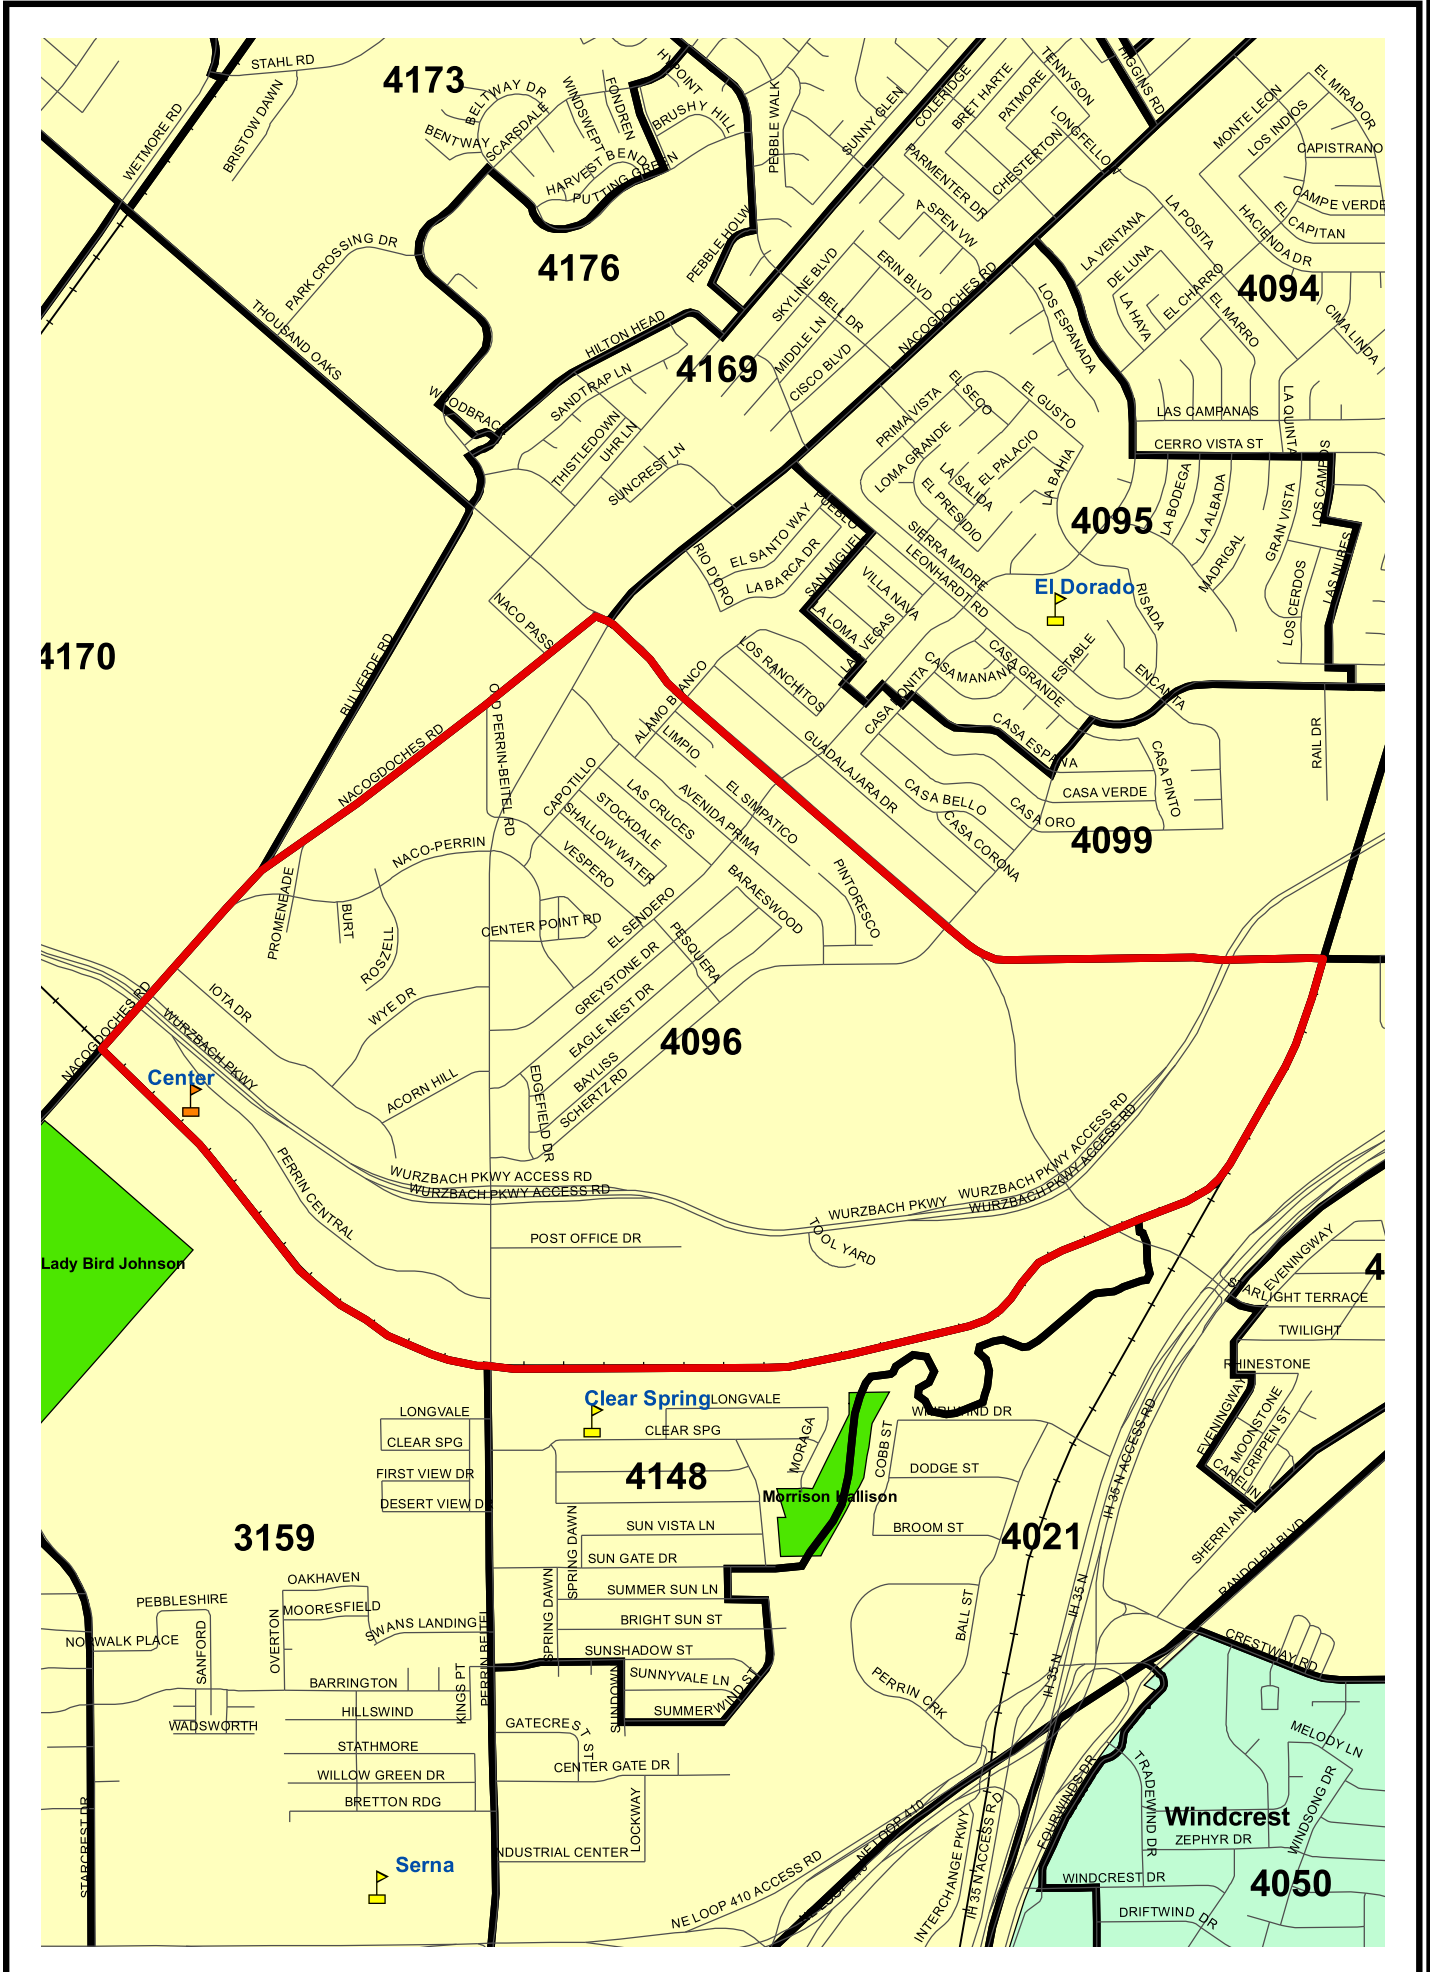

# Bexar County Voting Precinct 4096

Legend	
	City of San Antonio
	Streets
	Lakes
	Parks
	Railroads
	Voting Precincts
	Elem
	Mid
	Sr
	Universities

Prepared by the Elections Office  
203 W. Nueva, Ste.3.61  
San Antonio, Texas 78207