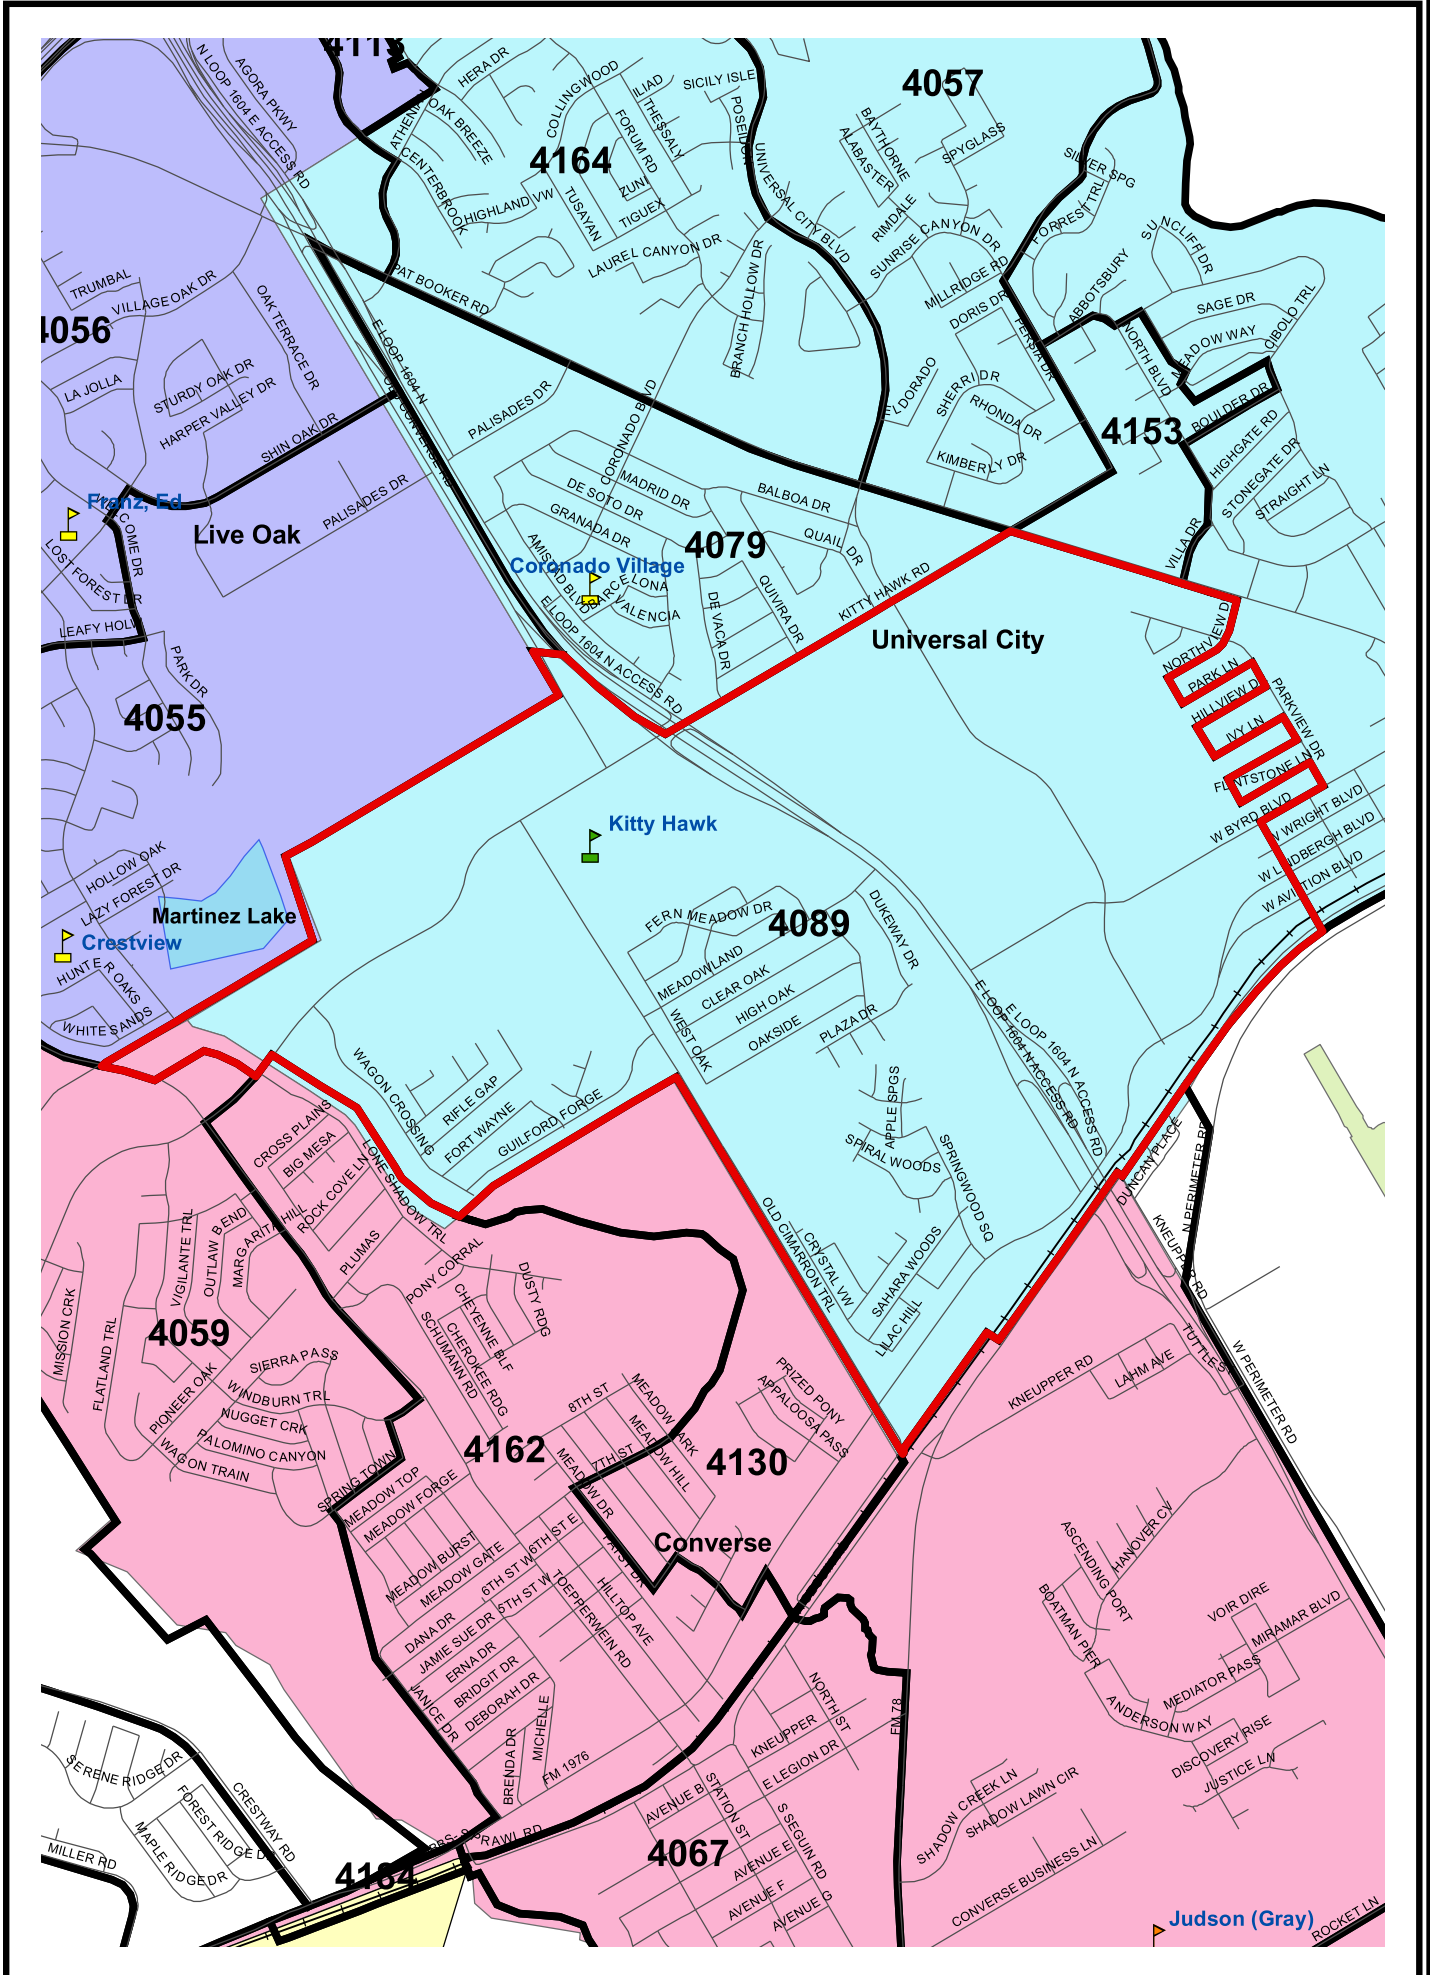

Bexar County Voting Precinct 4089

Legend			
	City of San Antonio		Elem
	Streets		Mid
	Lakes		Sr
	Parks		Universities
	Railroads		
	Voting Precincts		

Prepared by the Elections Office
 203 W. Nueva, Ste.3.61
 San Antonio, Texas 78207