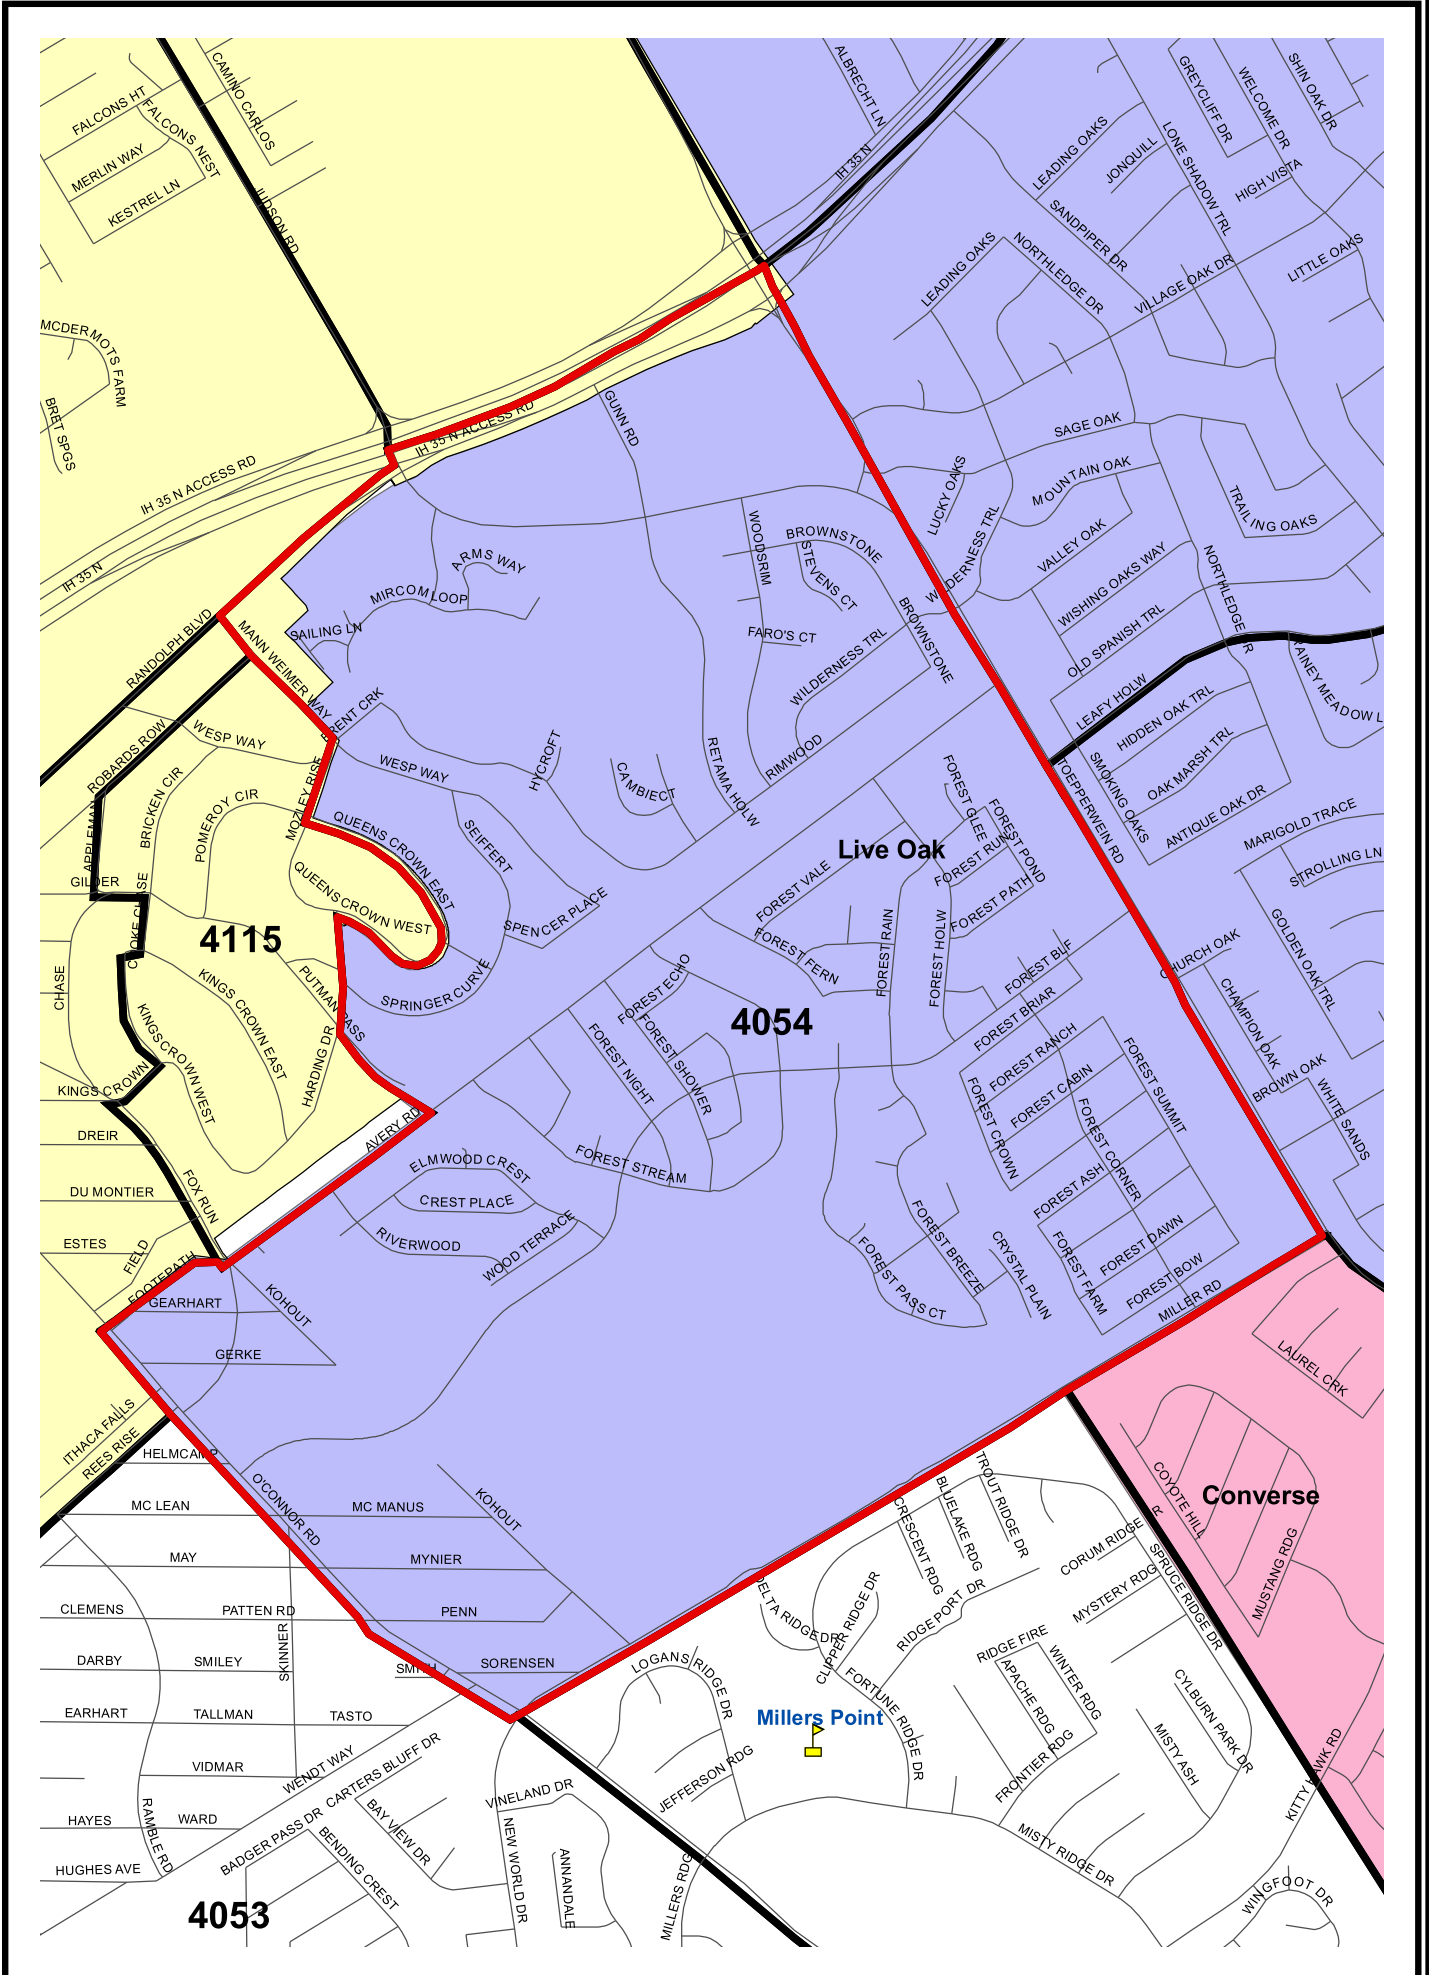

# Bexar County Voting Precinct 4054

Legend	
	City of San Antonio
	Streets
	Lakes
	Parks
	Railroads
	Voting Precincts
	Elem
	Mid
	Sr
	Universities

Prepared by the Elections Office  
 203 W. Nueva, Ste.3.61  
 San Antonio, Texas 78207