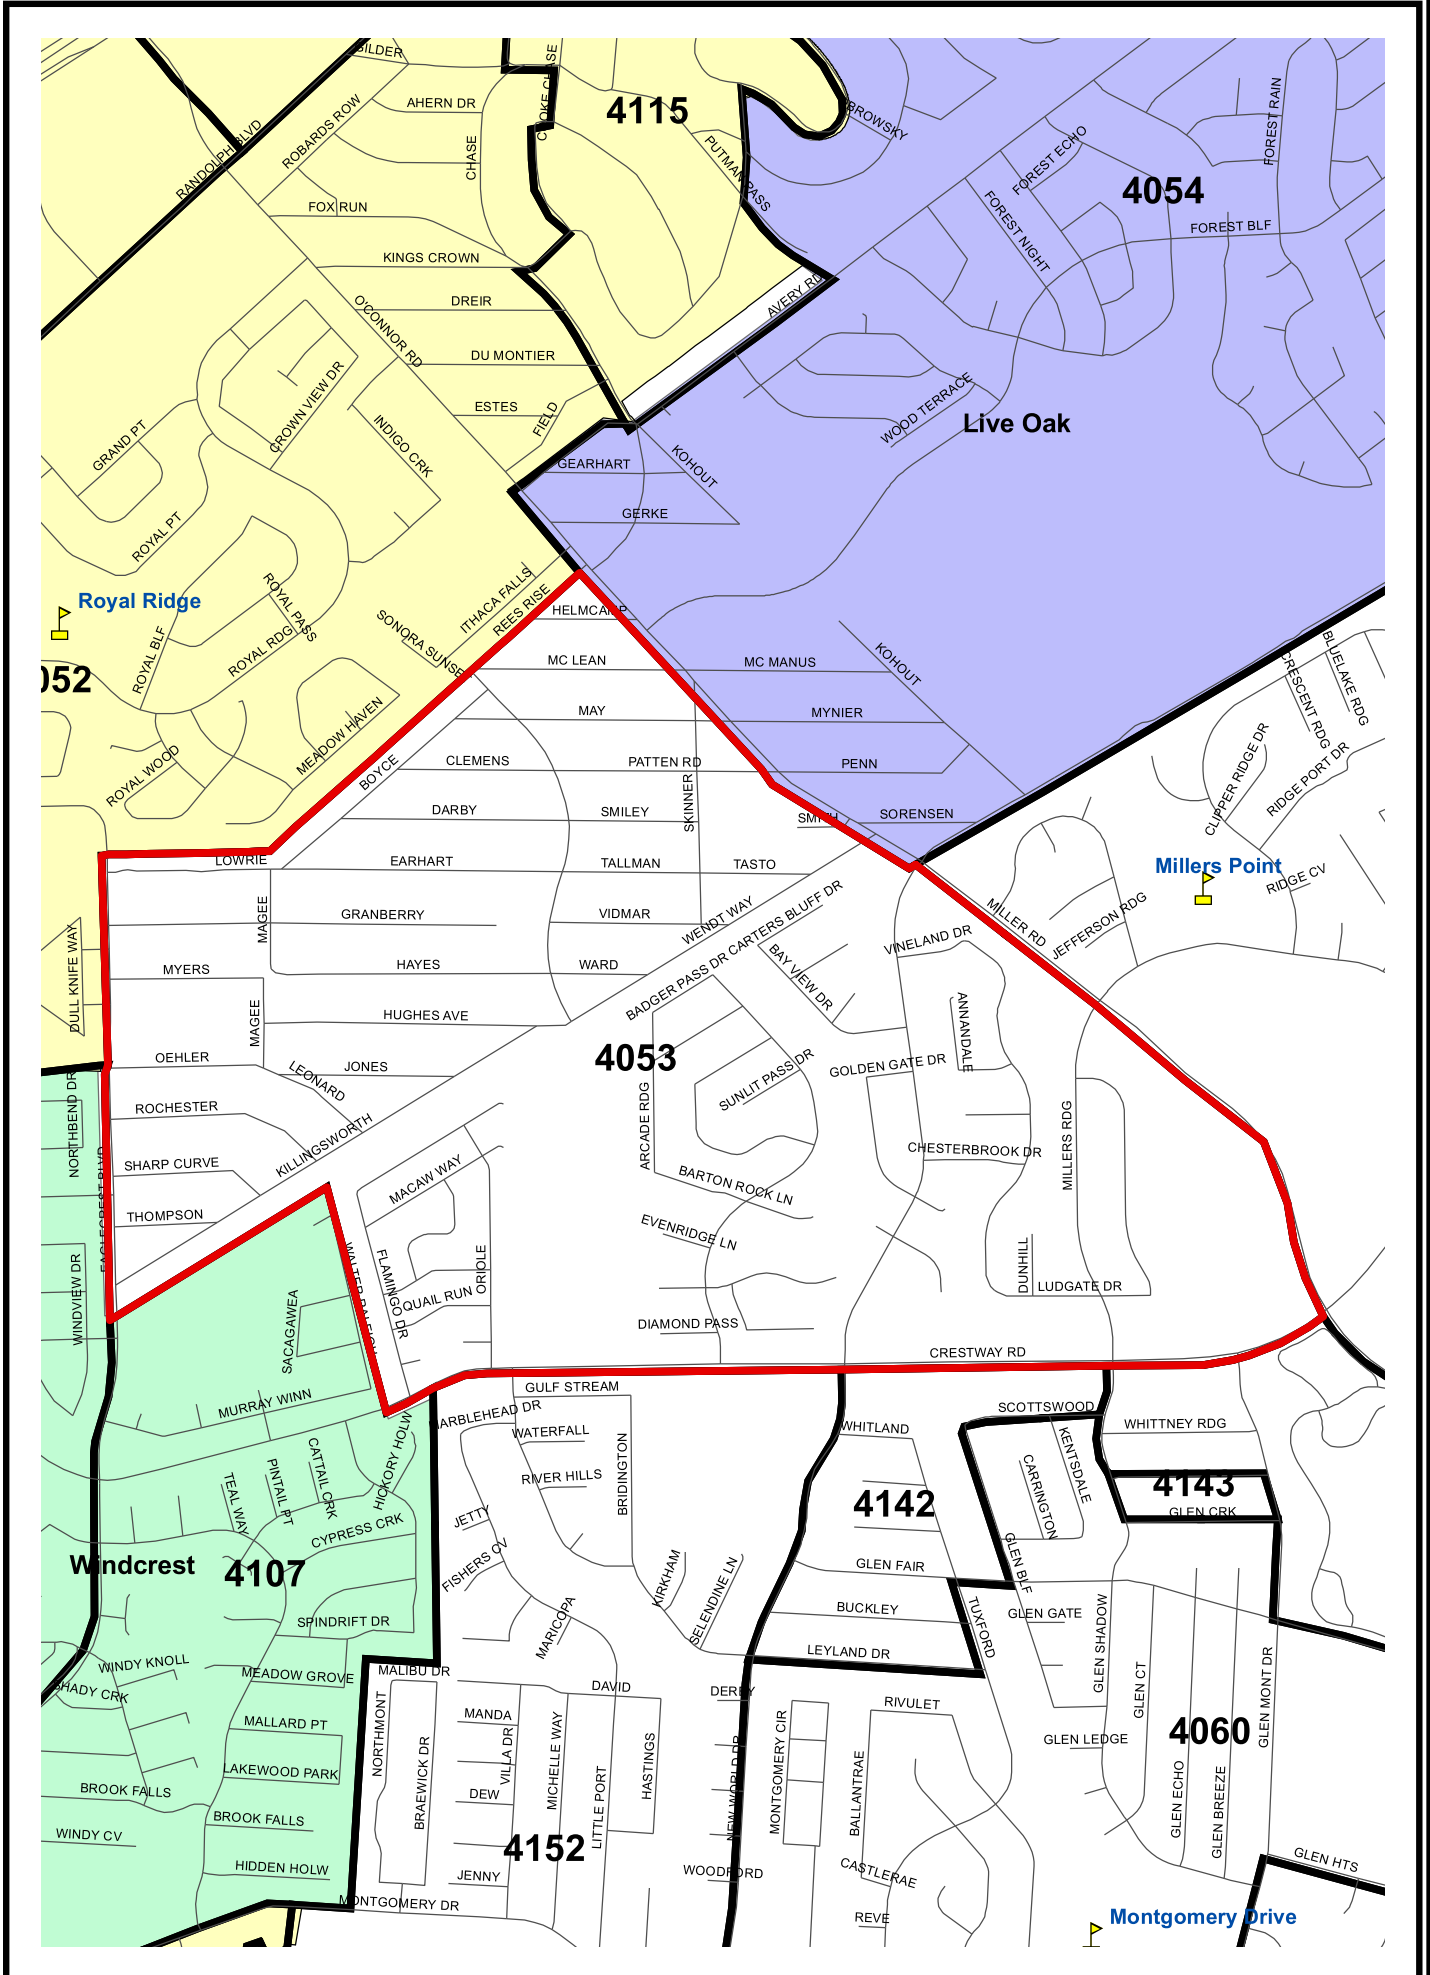

Bexar County Voting Precinct 4053

Legend	
	City of San Antonio
	Streets
	Lakes
	Parks
	Railroads
	Voting Precincts
	Elem
	Mid
	Sr
	Universities

Prepared by the Elections Office
 203 W. Nueva, Ste.3.61
 San Antonio, Texas 78207