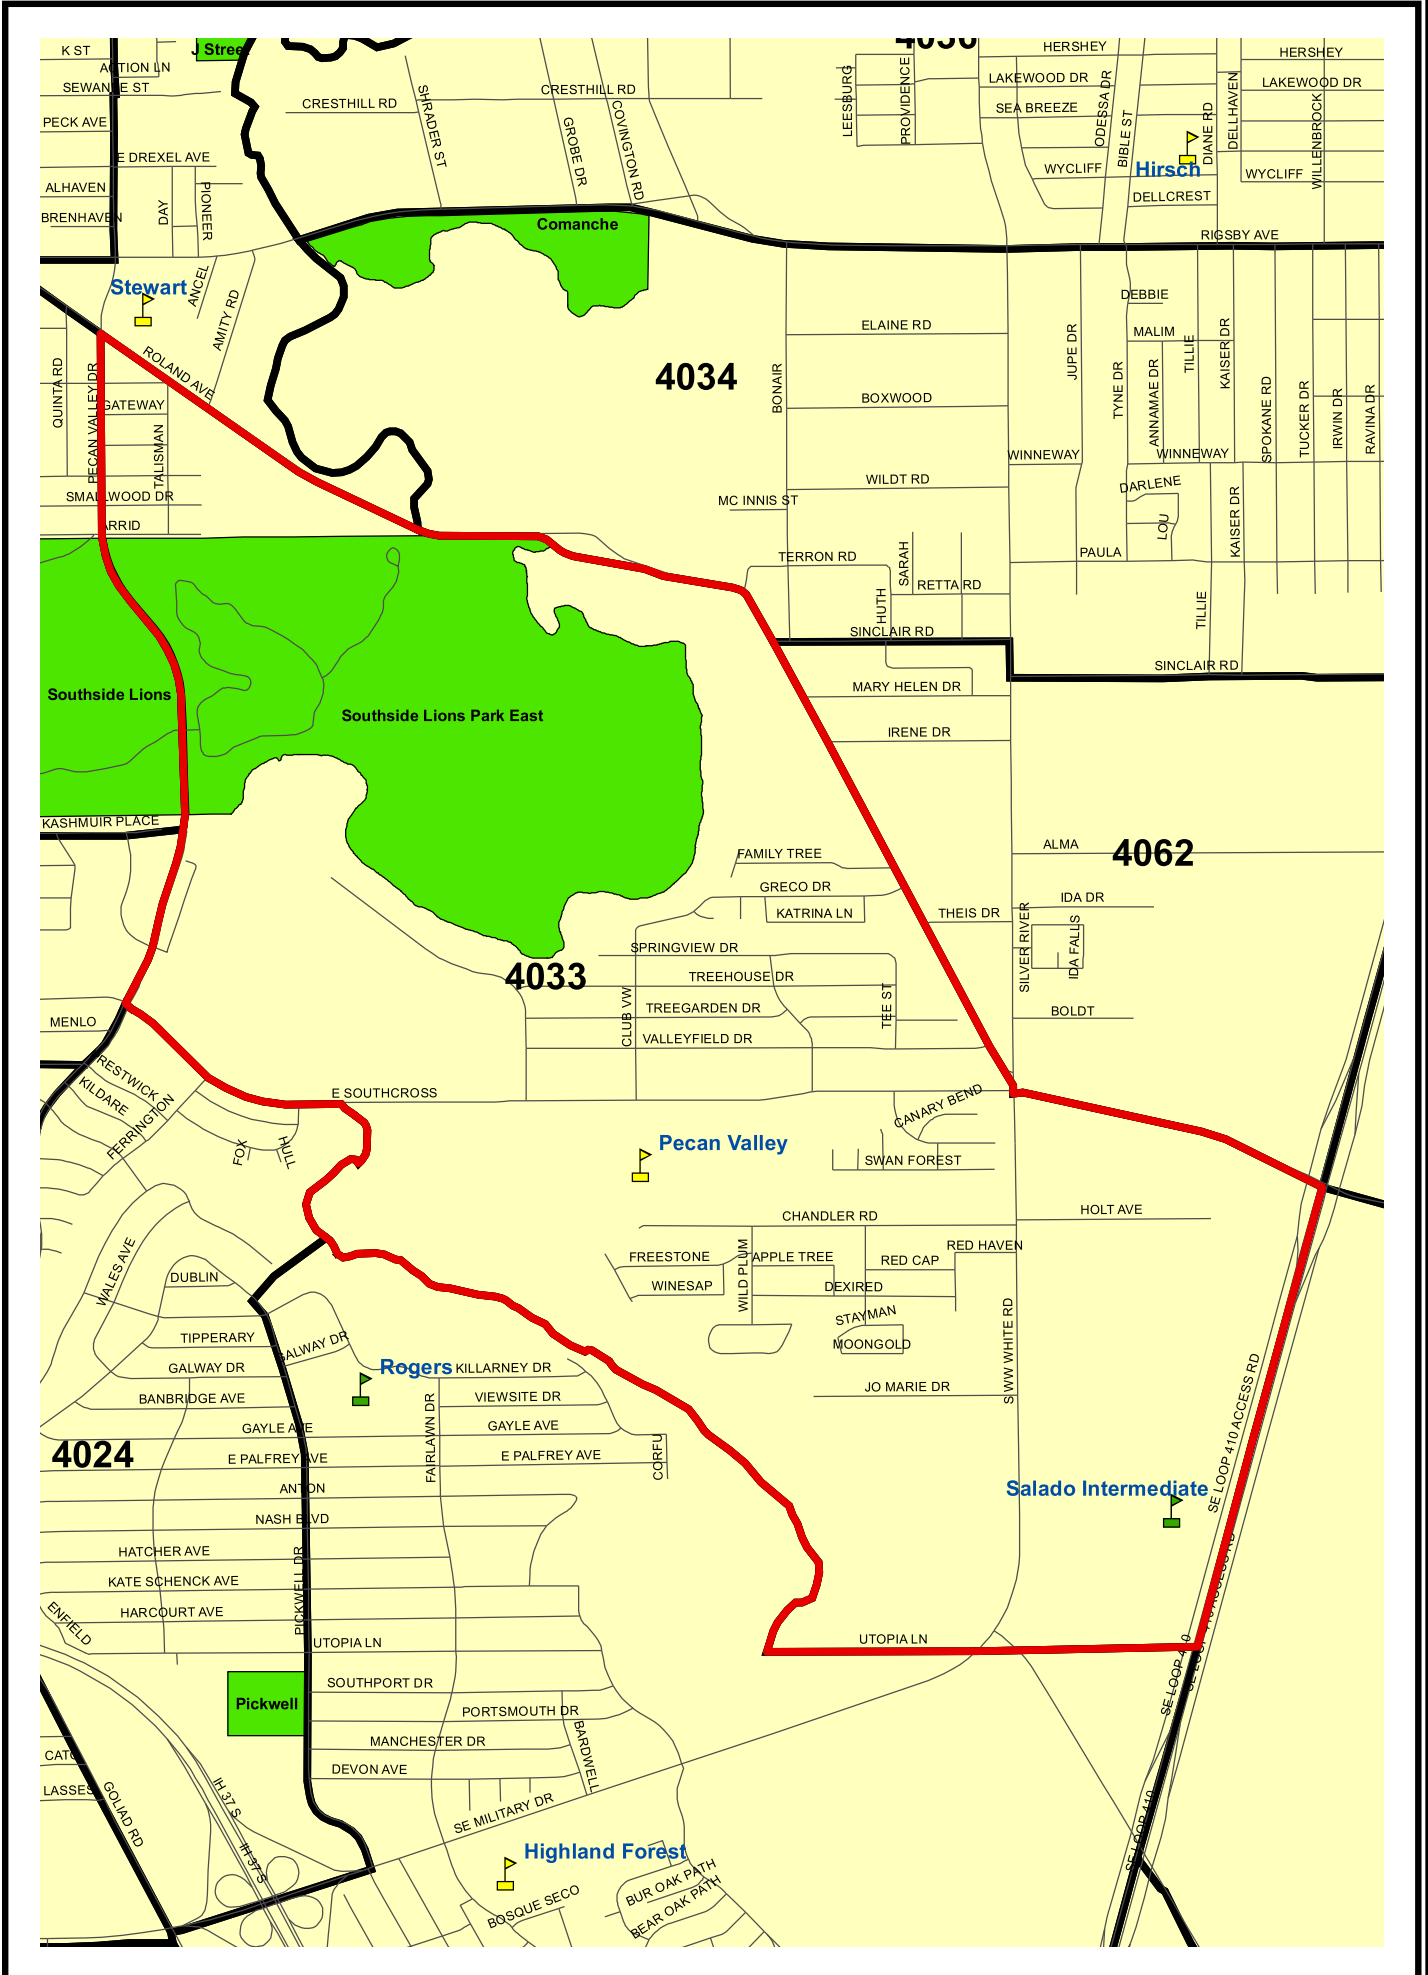

Bexar County Voting Precinct 4033

Legend	
	City of San Antonio
	Streets
	Lakes
	Parks
	Railroads
	Voting Precincts
	Elem
	Mid
	Sr
	Universities

Prepared by the Elections Office
 203 W. Nueva, Ste.3.61
 San Antonio, Texas 78207