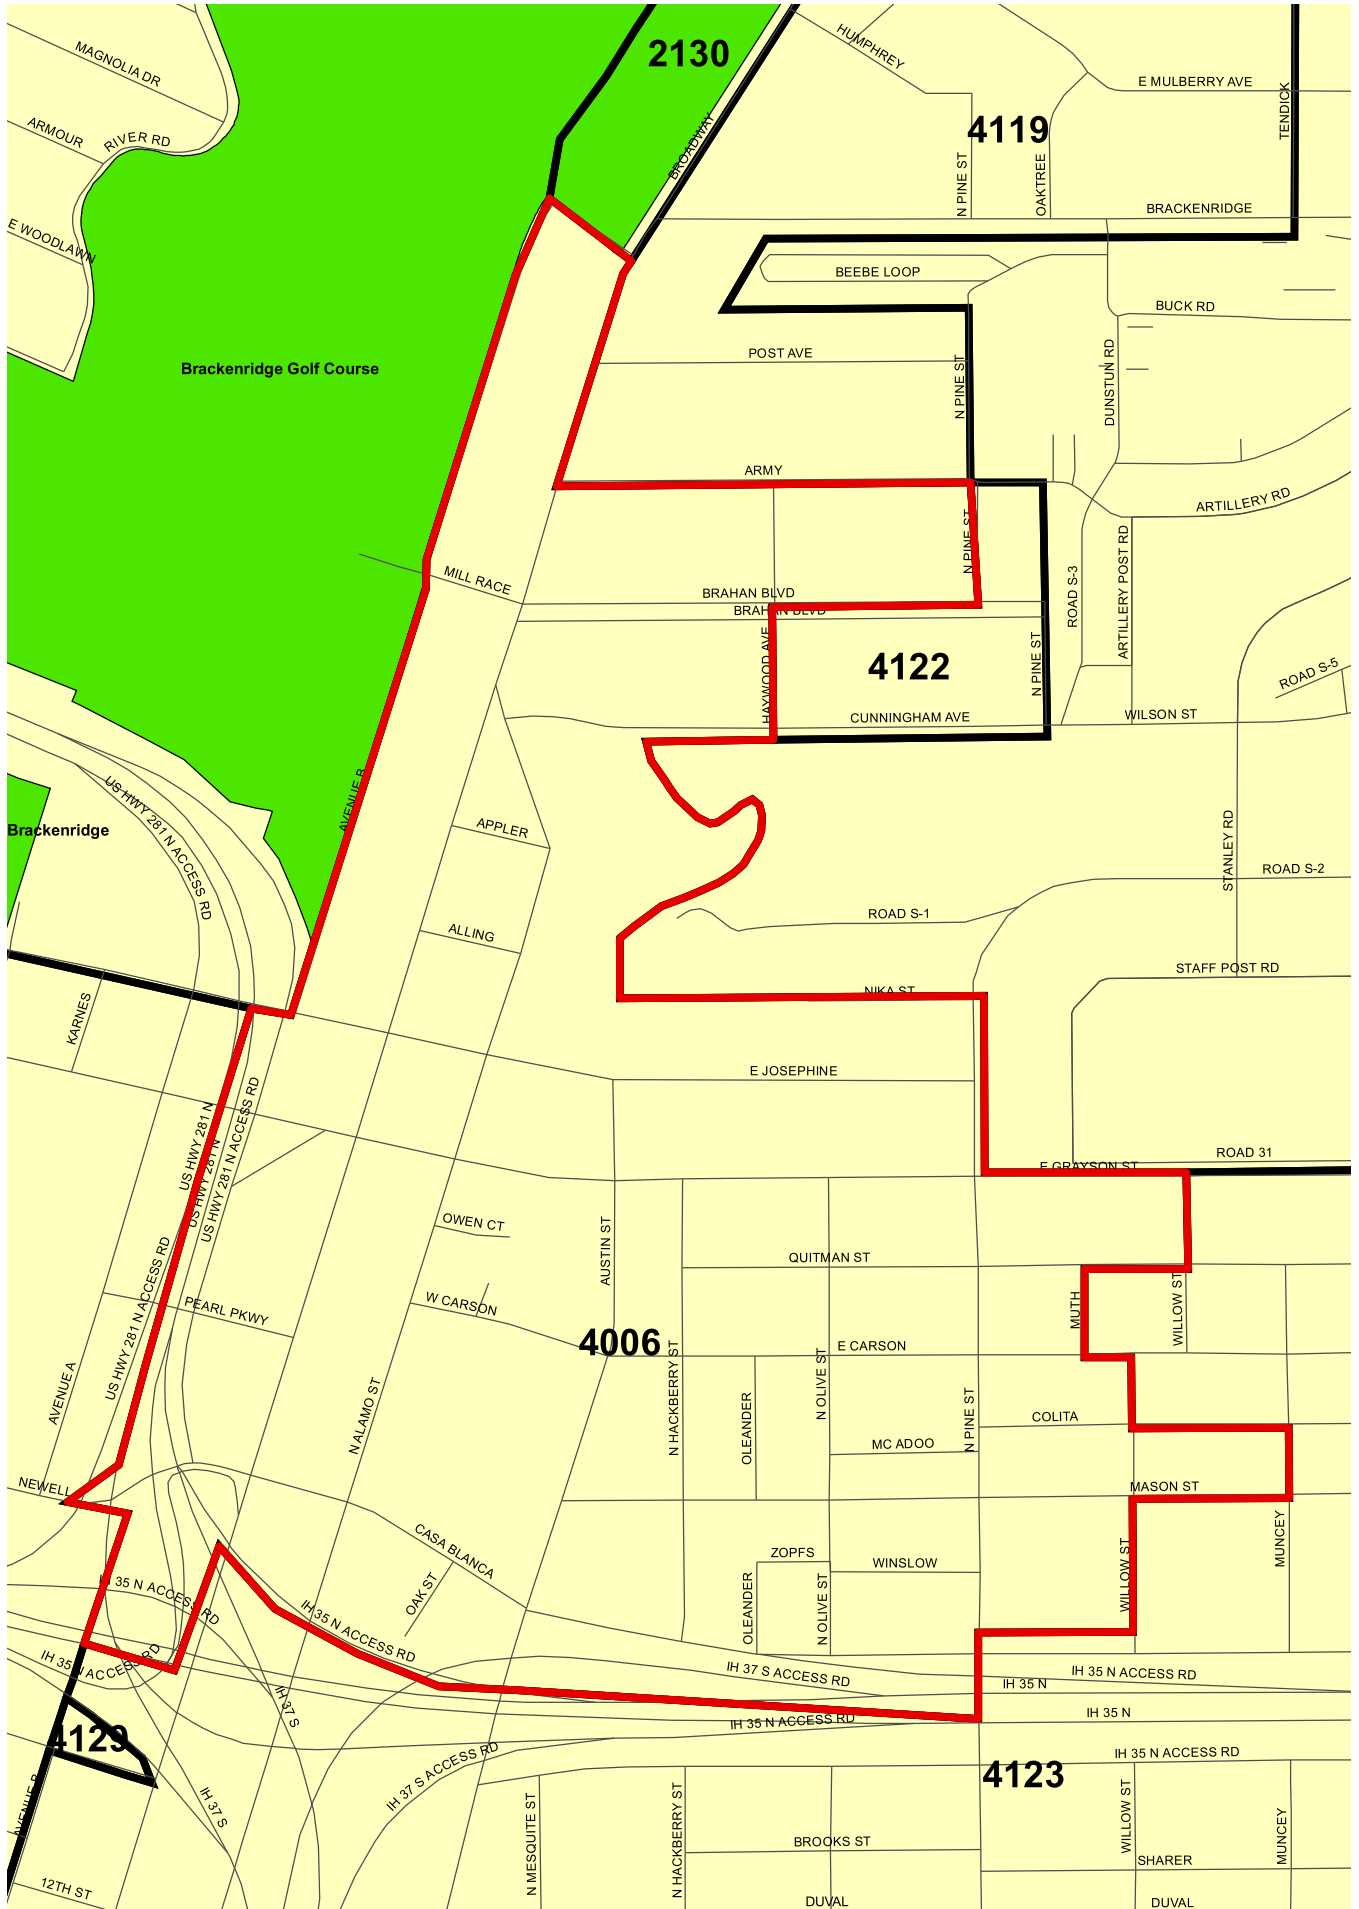

Bexar County Voting Precinct 4006

Legend	
	City of San Antonio
	Streets
	Lakes
	Parks
	Railroads
	Voting Precincts
	Elem
	Mid
	Sr
	Universities

Prepared by the Elections Office
203 W. Nueva, Ste.3.61
San Antonio, Texas 78207