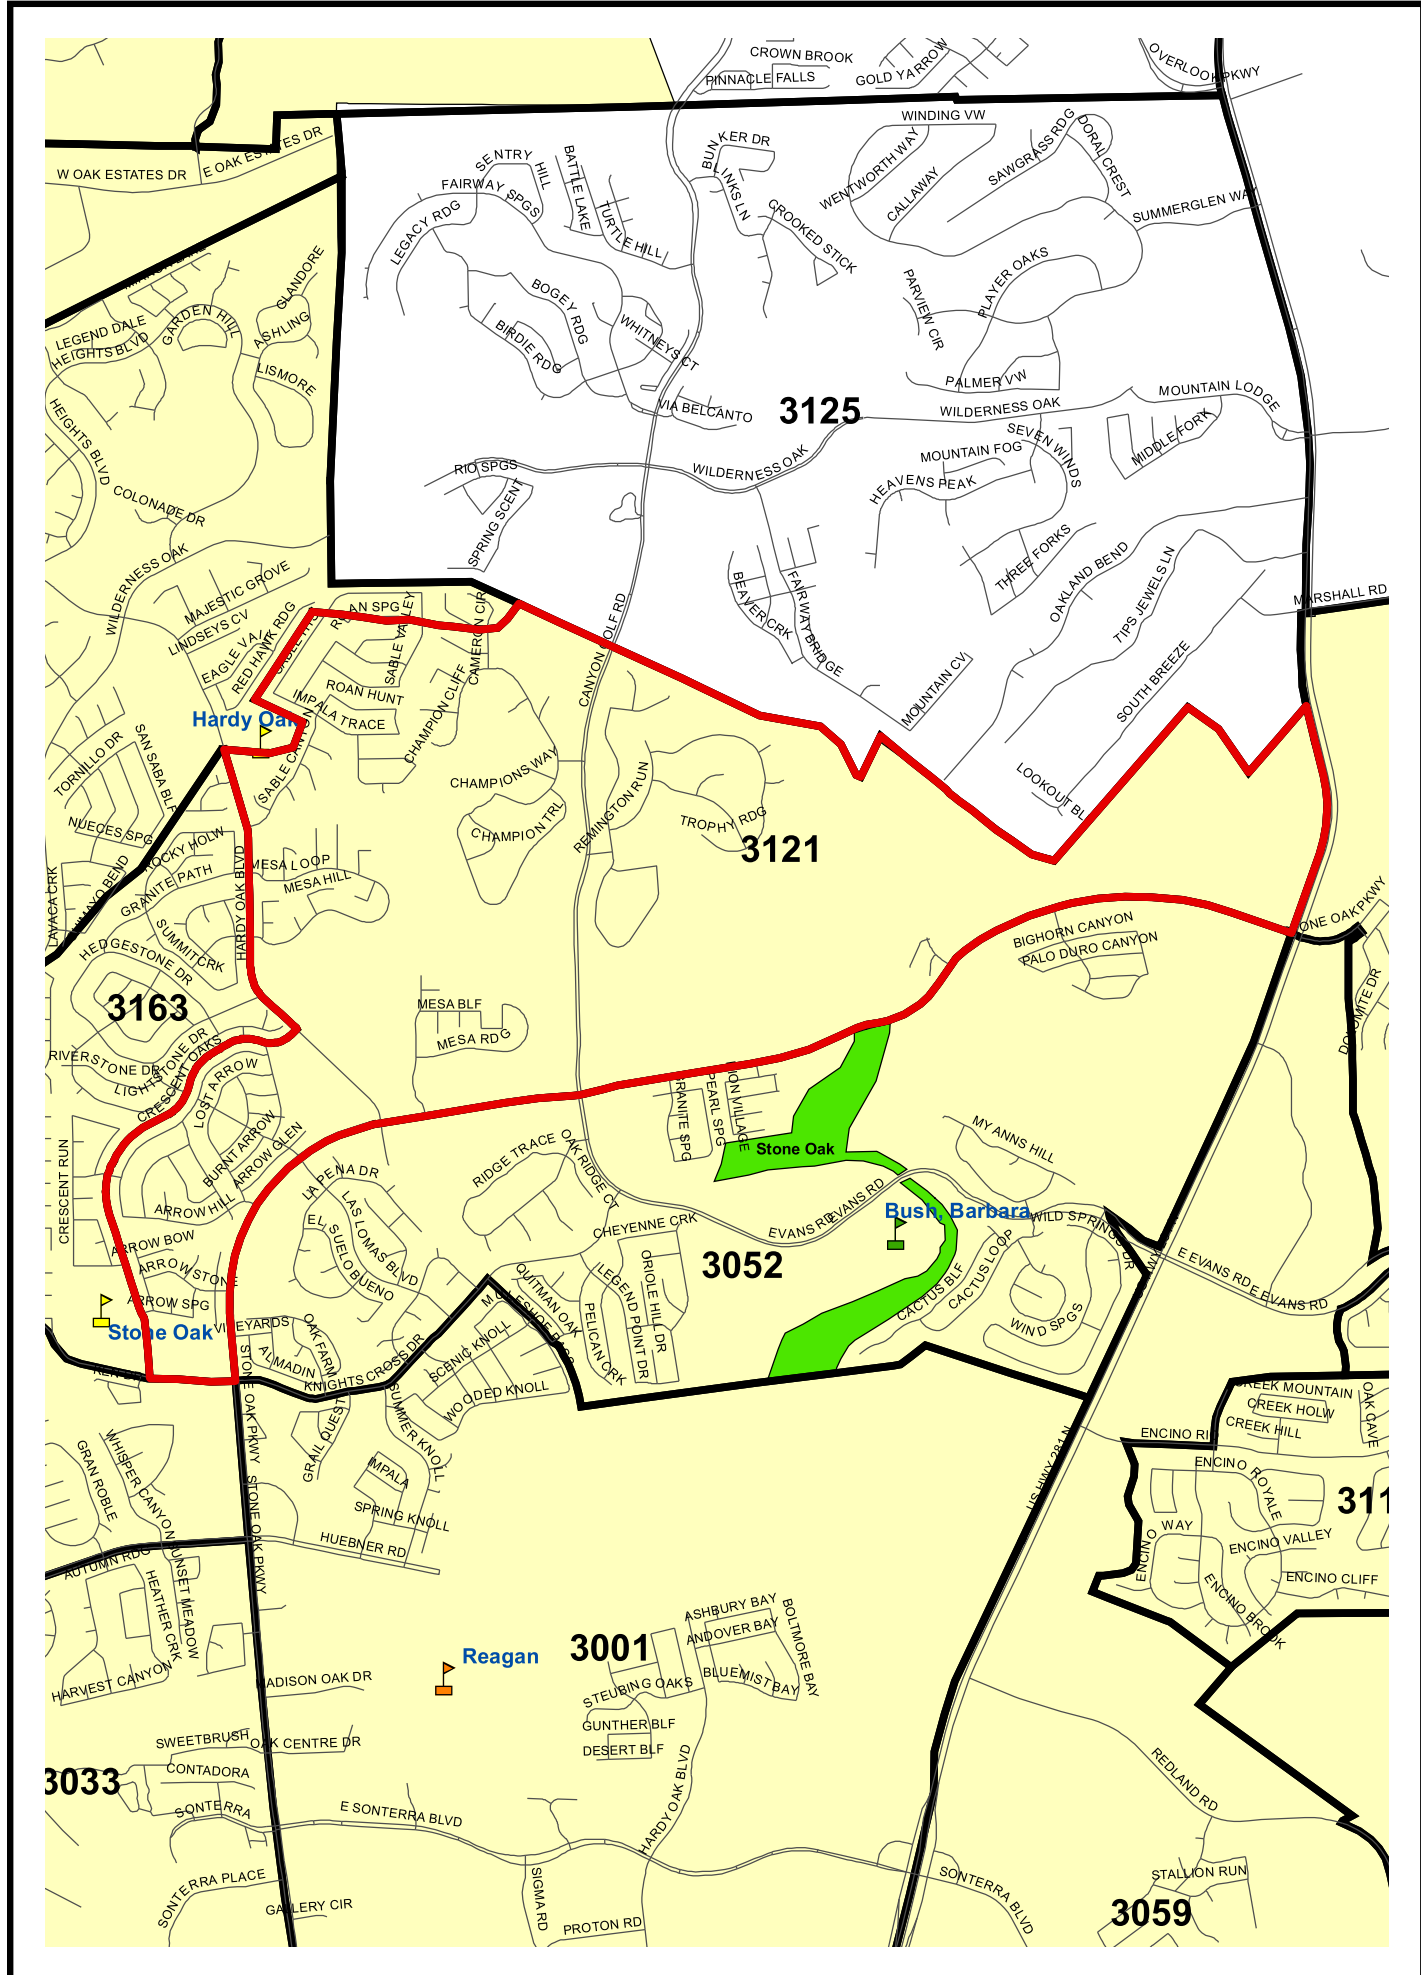

Bexar County Voting Precinct

3121

Legend			
	City of San Antonio		Elem
	Streets		Mid
	Lakes		Sr
	Parks		Universities
	Voting Precincts		

Prepared by the Elections Office
 203 W. Nueva, Ste.3.61
 San Antonio, Texas 78207