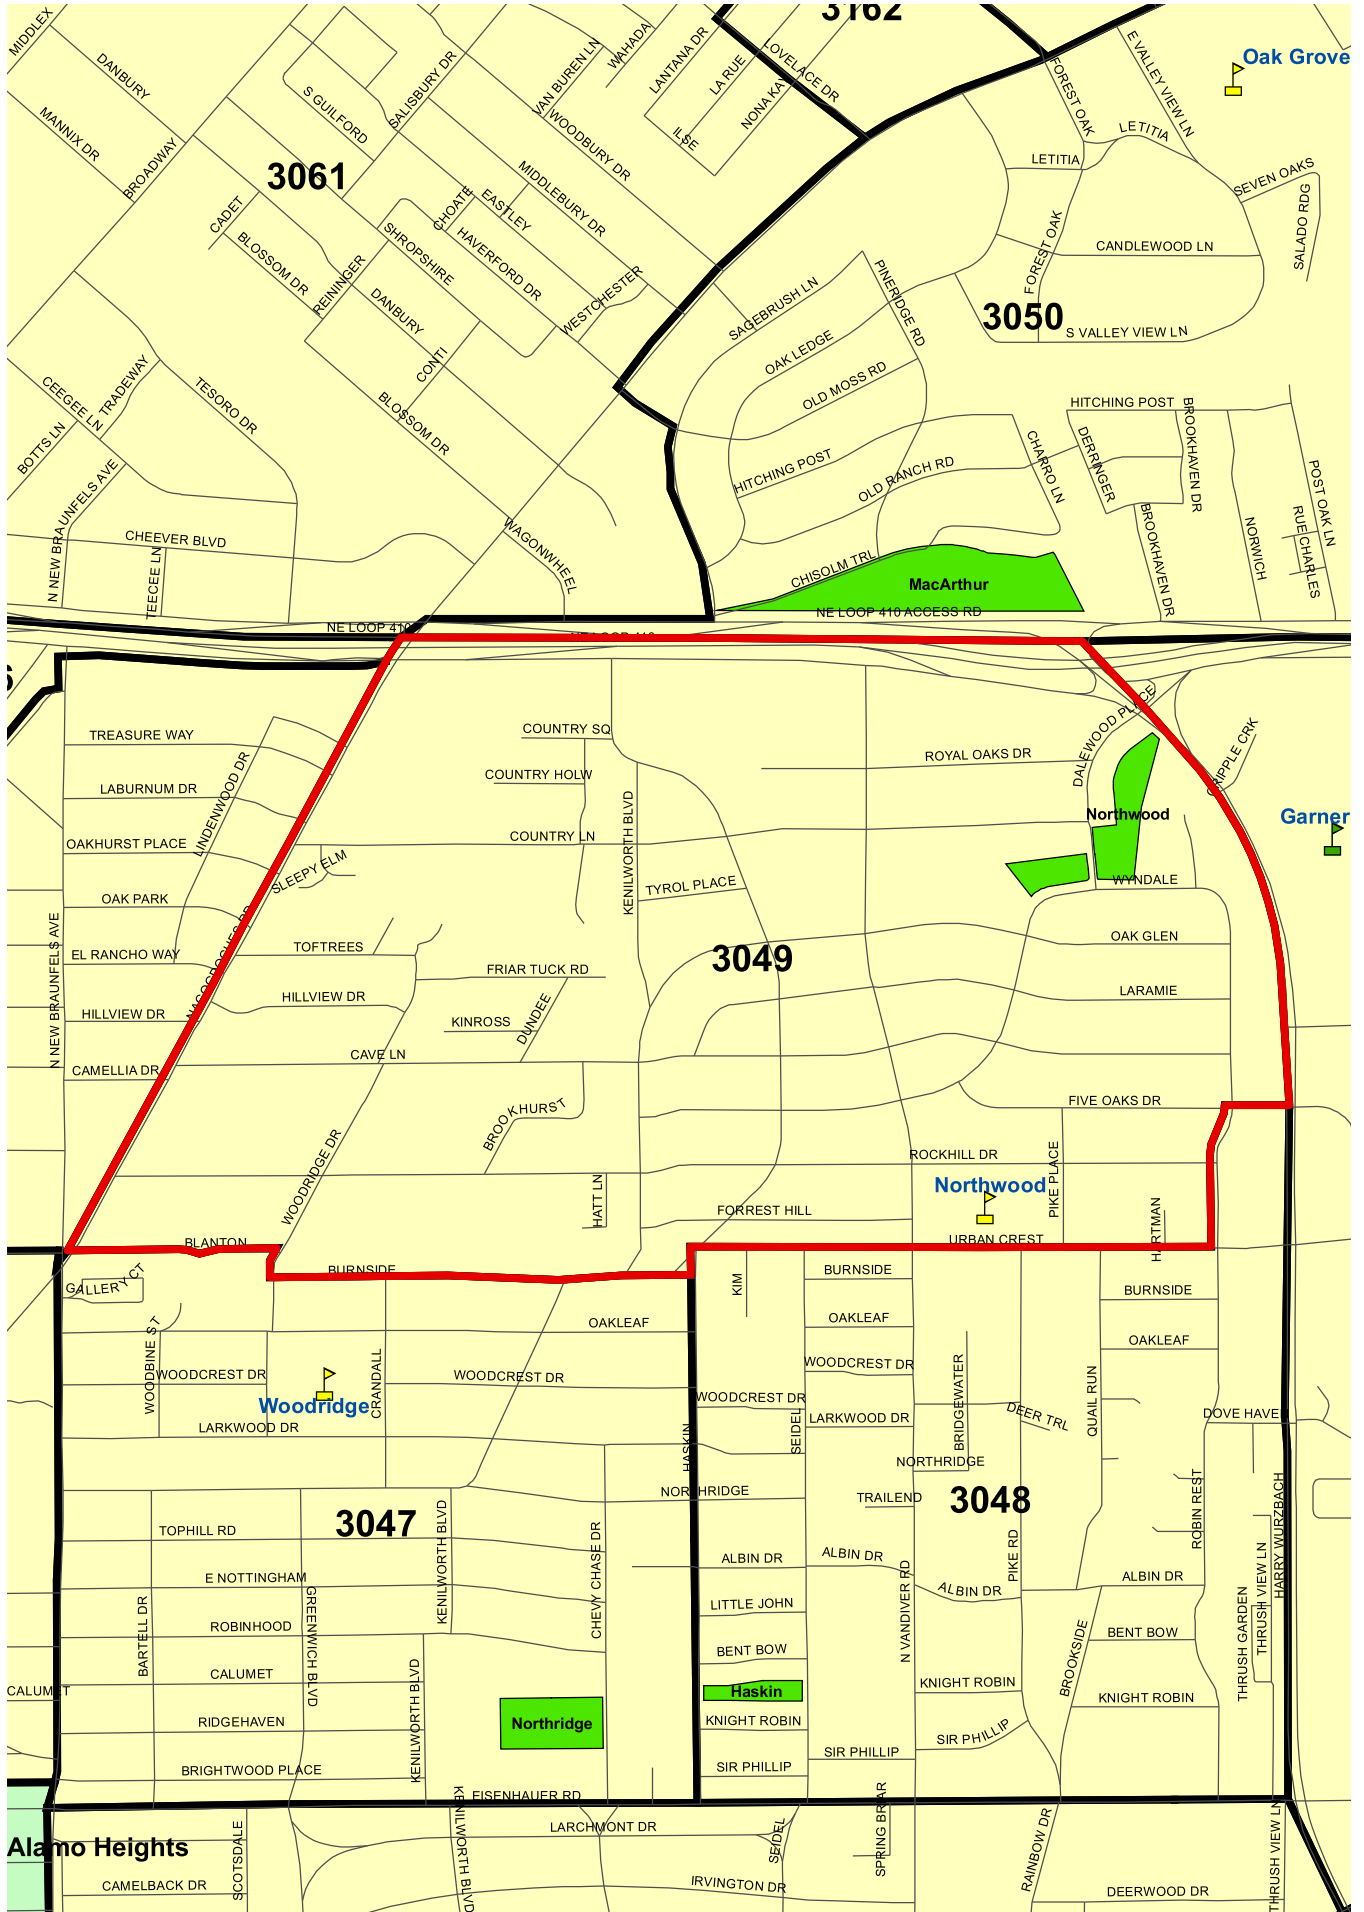

# Bexar County Voting Precinct 3049

Legend	
	City of San Antonio
	Streets
	Lakes
	Parks
	Railroads
	Voting Precincts
	Elem
	Mid
	Sr
	Universities

Prepared by the Elections Office  
 203 W. Nueva, Ste.3.61  
 San Antonio, Texas 78207