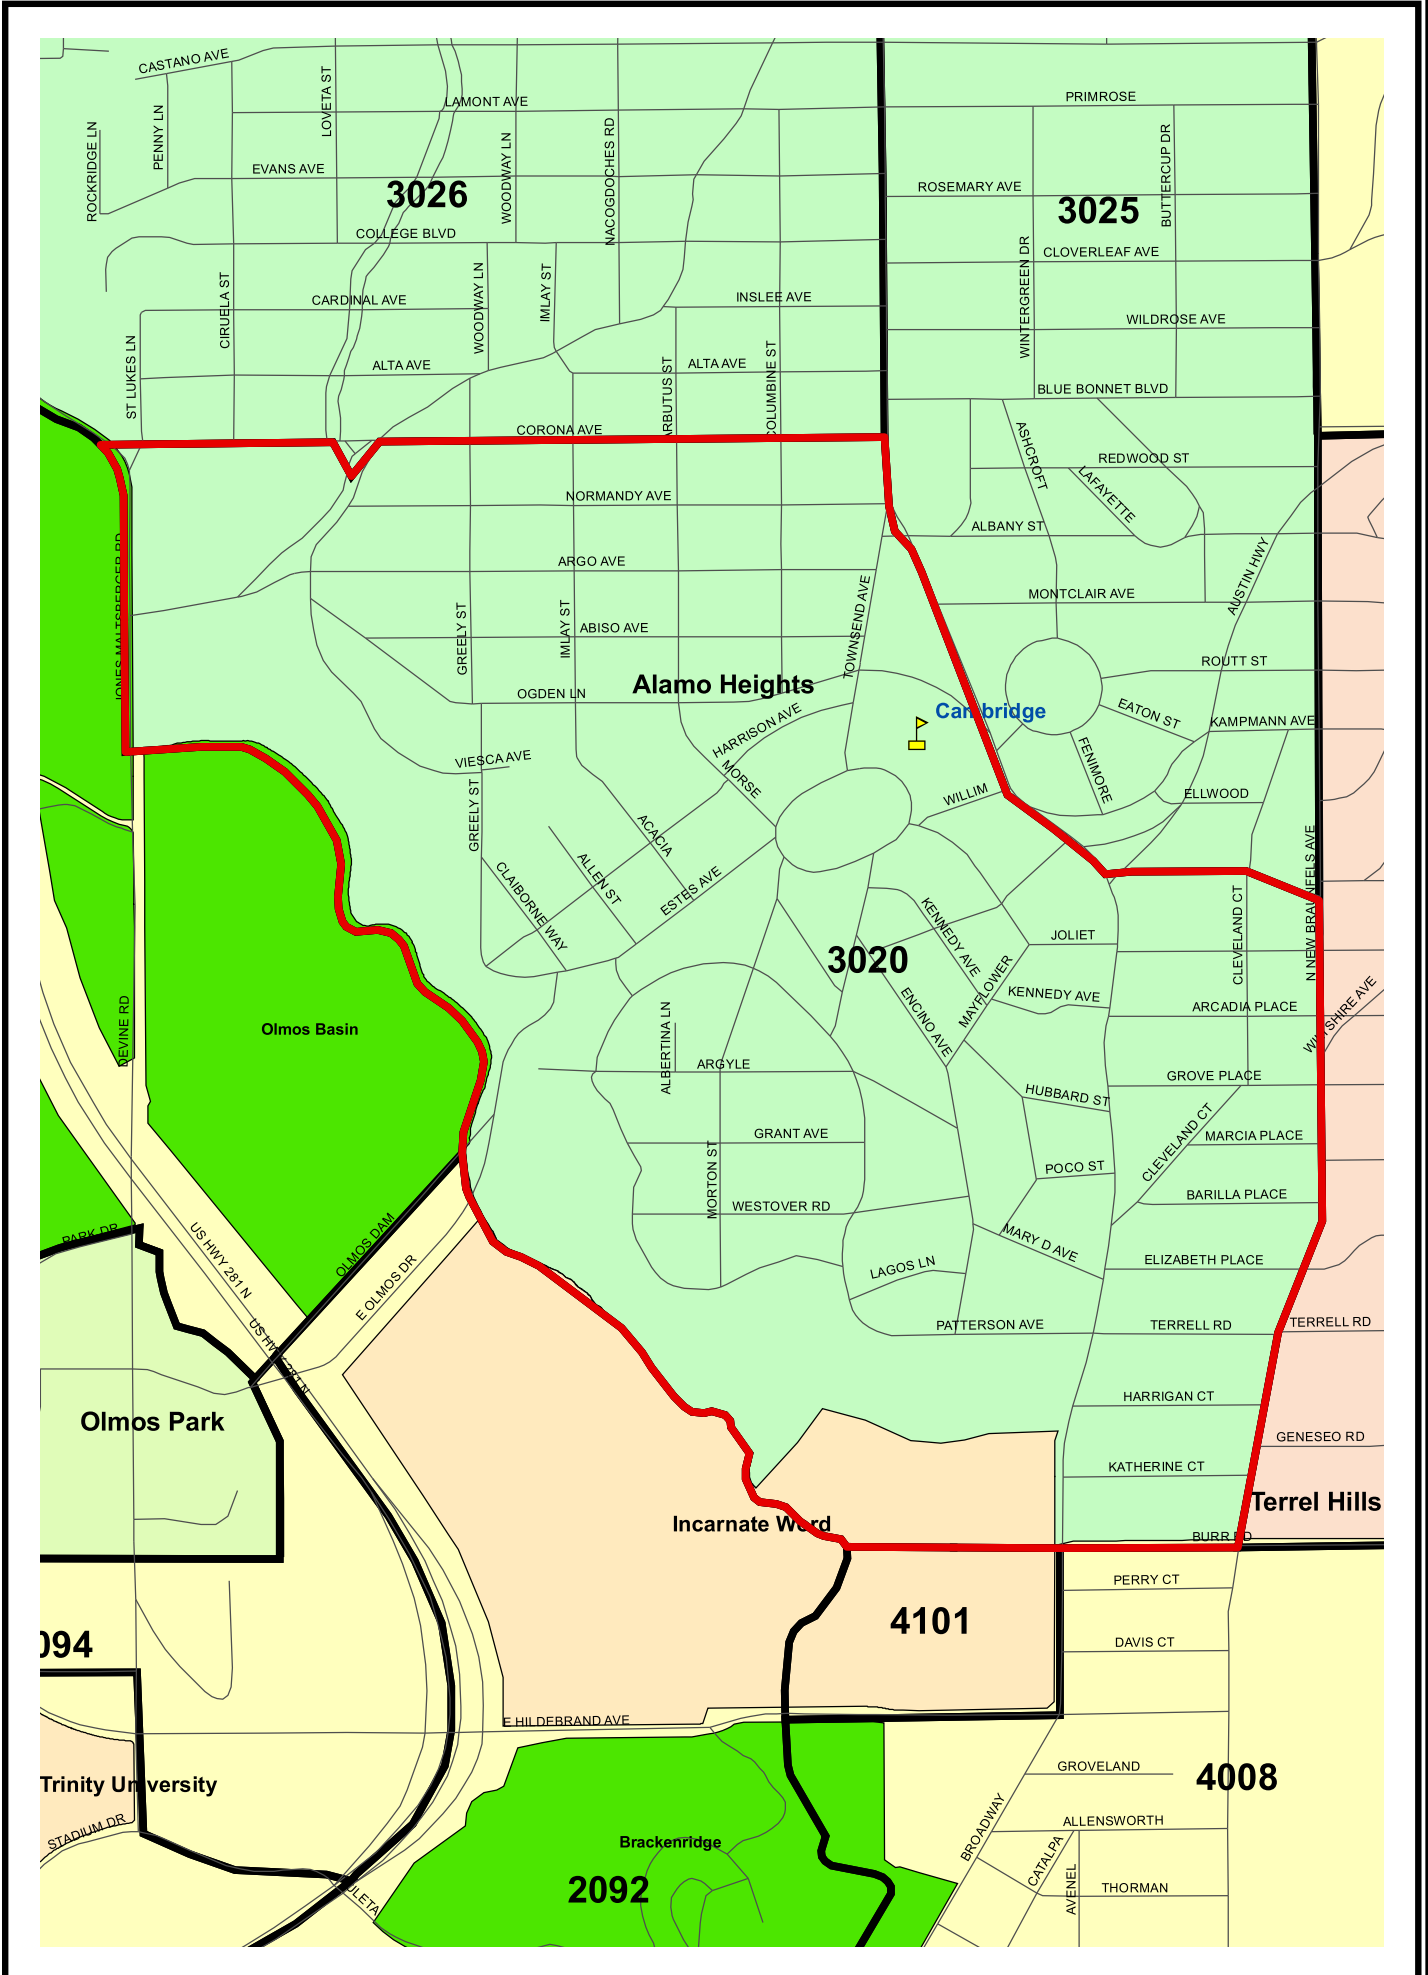

# Bexar County Voting Precinct 3020

Legend	
	City of San Antonio
	Streets
	Lakes
	Parks
	Railroads
	Voting Precincts
	Elem
	Mid
	Sr
	Universities

Prepared by the Elections Office  
 203 W. Nueva, Ste.3.61  
 San Antonio, Texas 78207