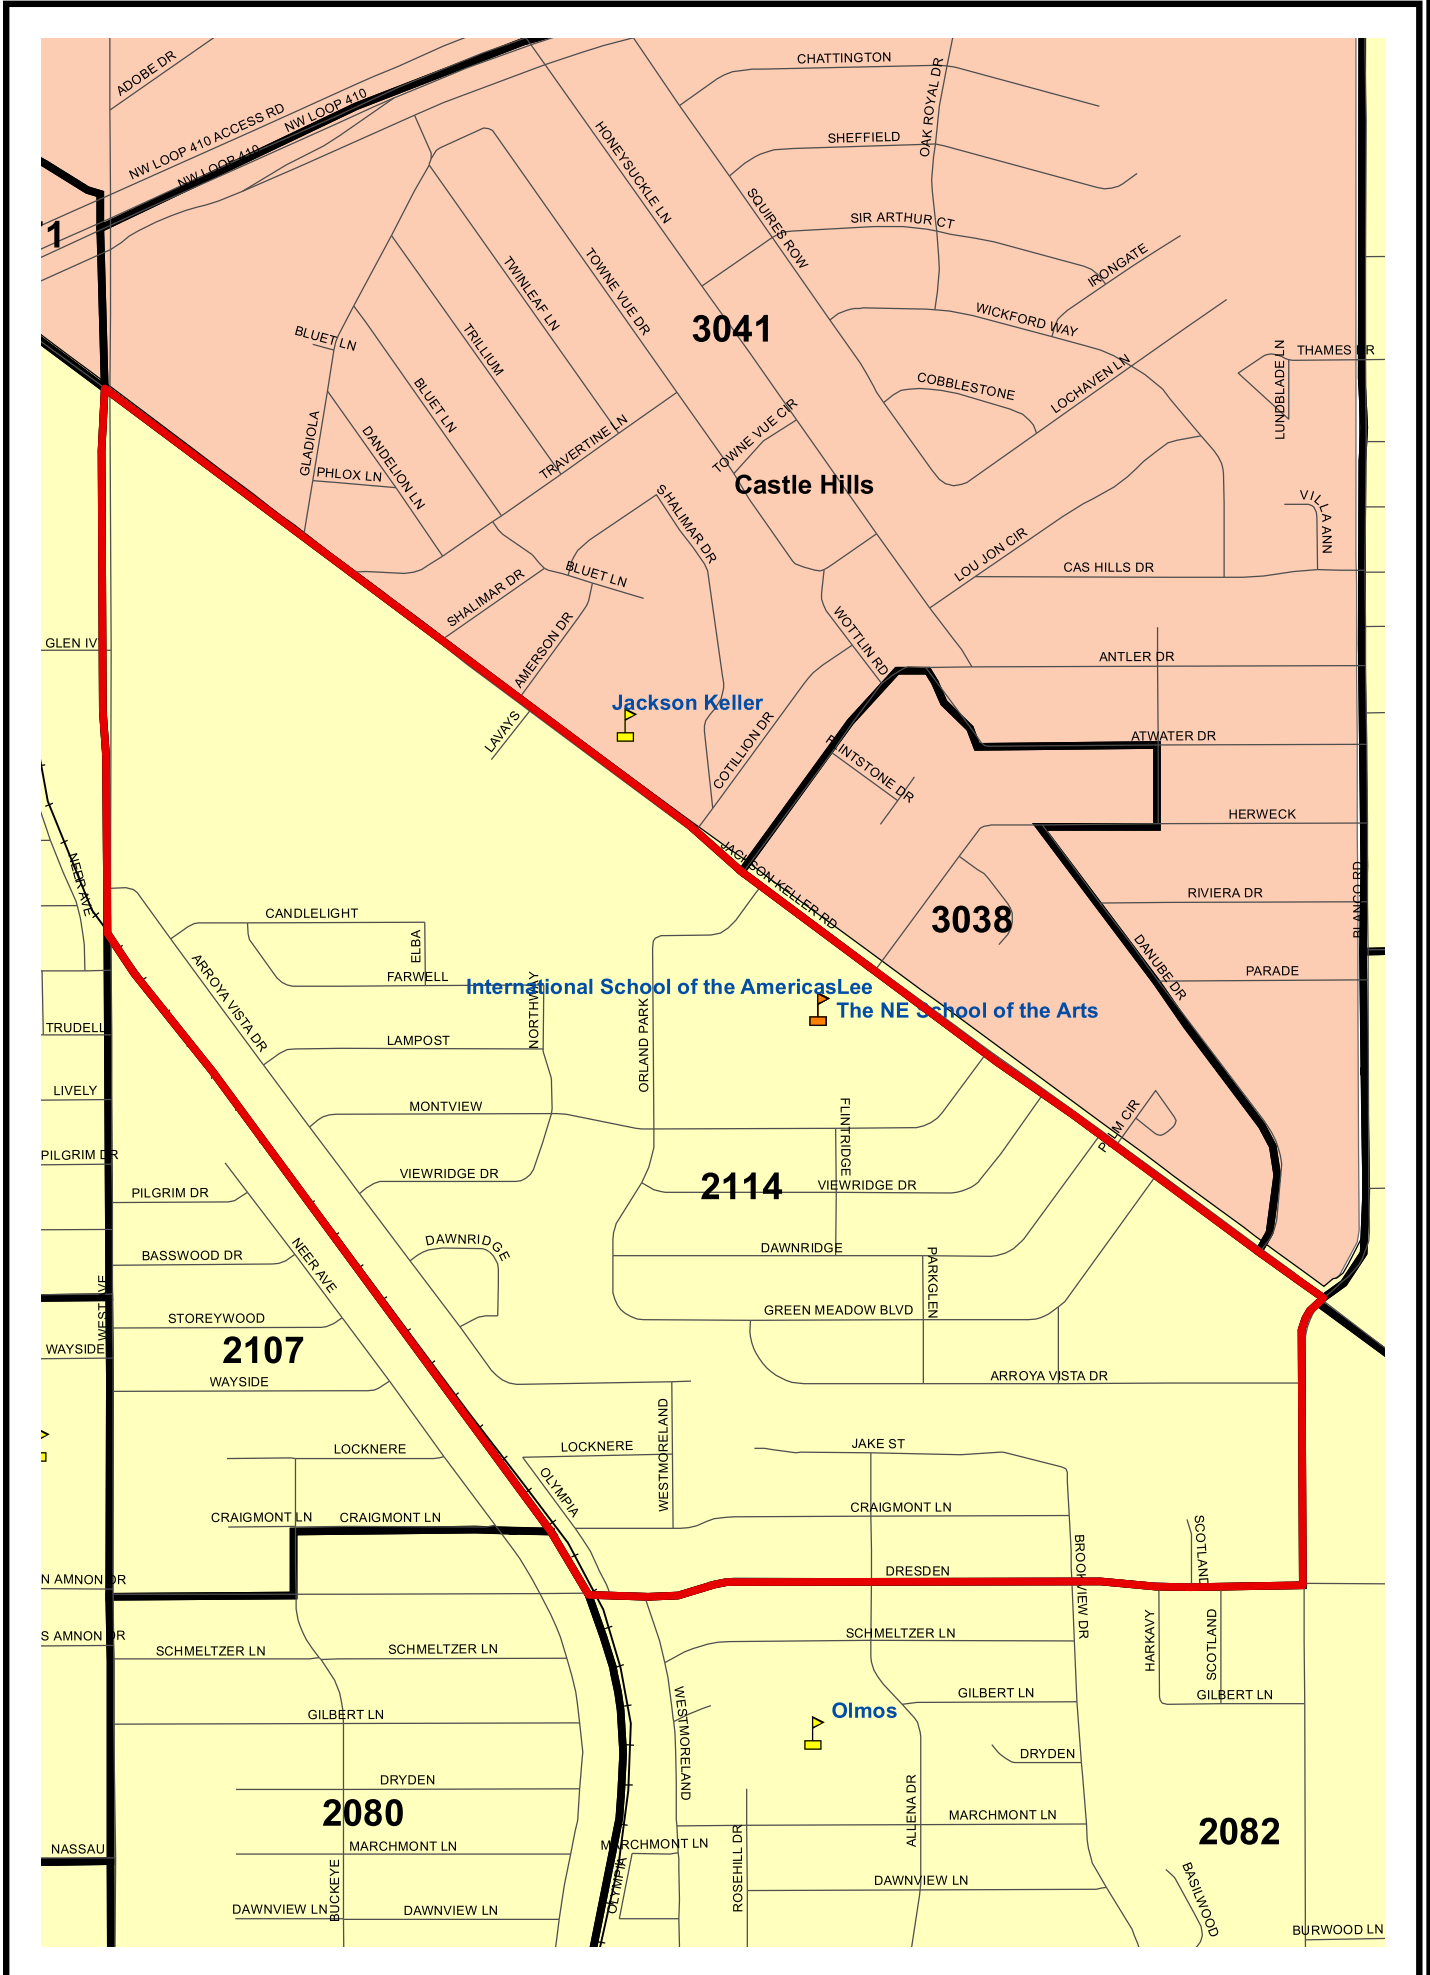

Bexar County Voting Precinct 2114

Legend	
	City of San Antonio
	Streets
	Lakes
	Parks
	Railroads
	Voting Precincts
	Elem
	Mid
	Sr
	Universities

Prepared by the Elections Office
203 W. Nueva, Ste.3.61
San Antonio, Texas 78207