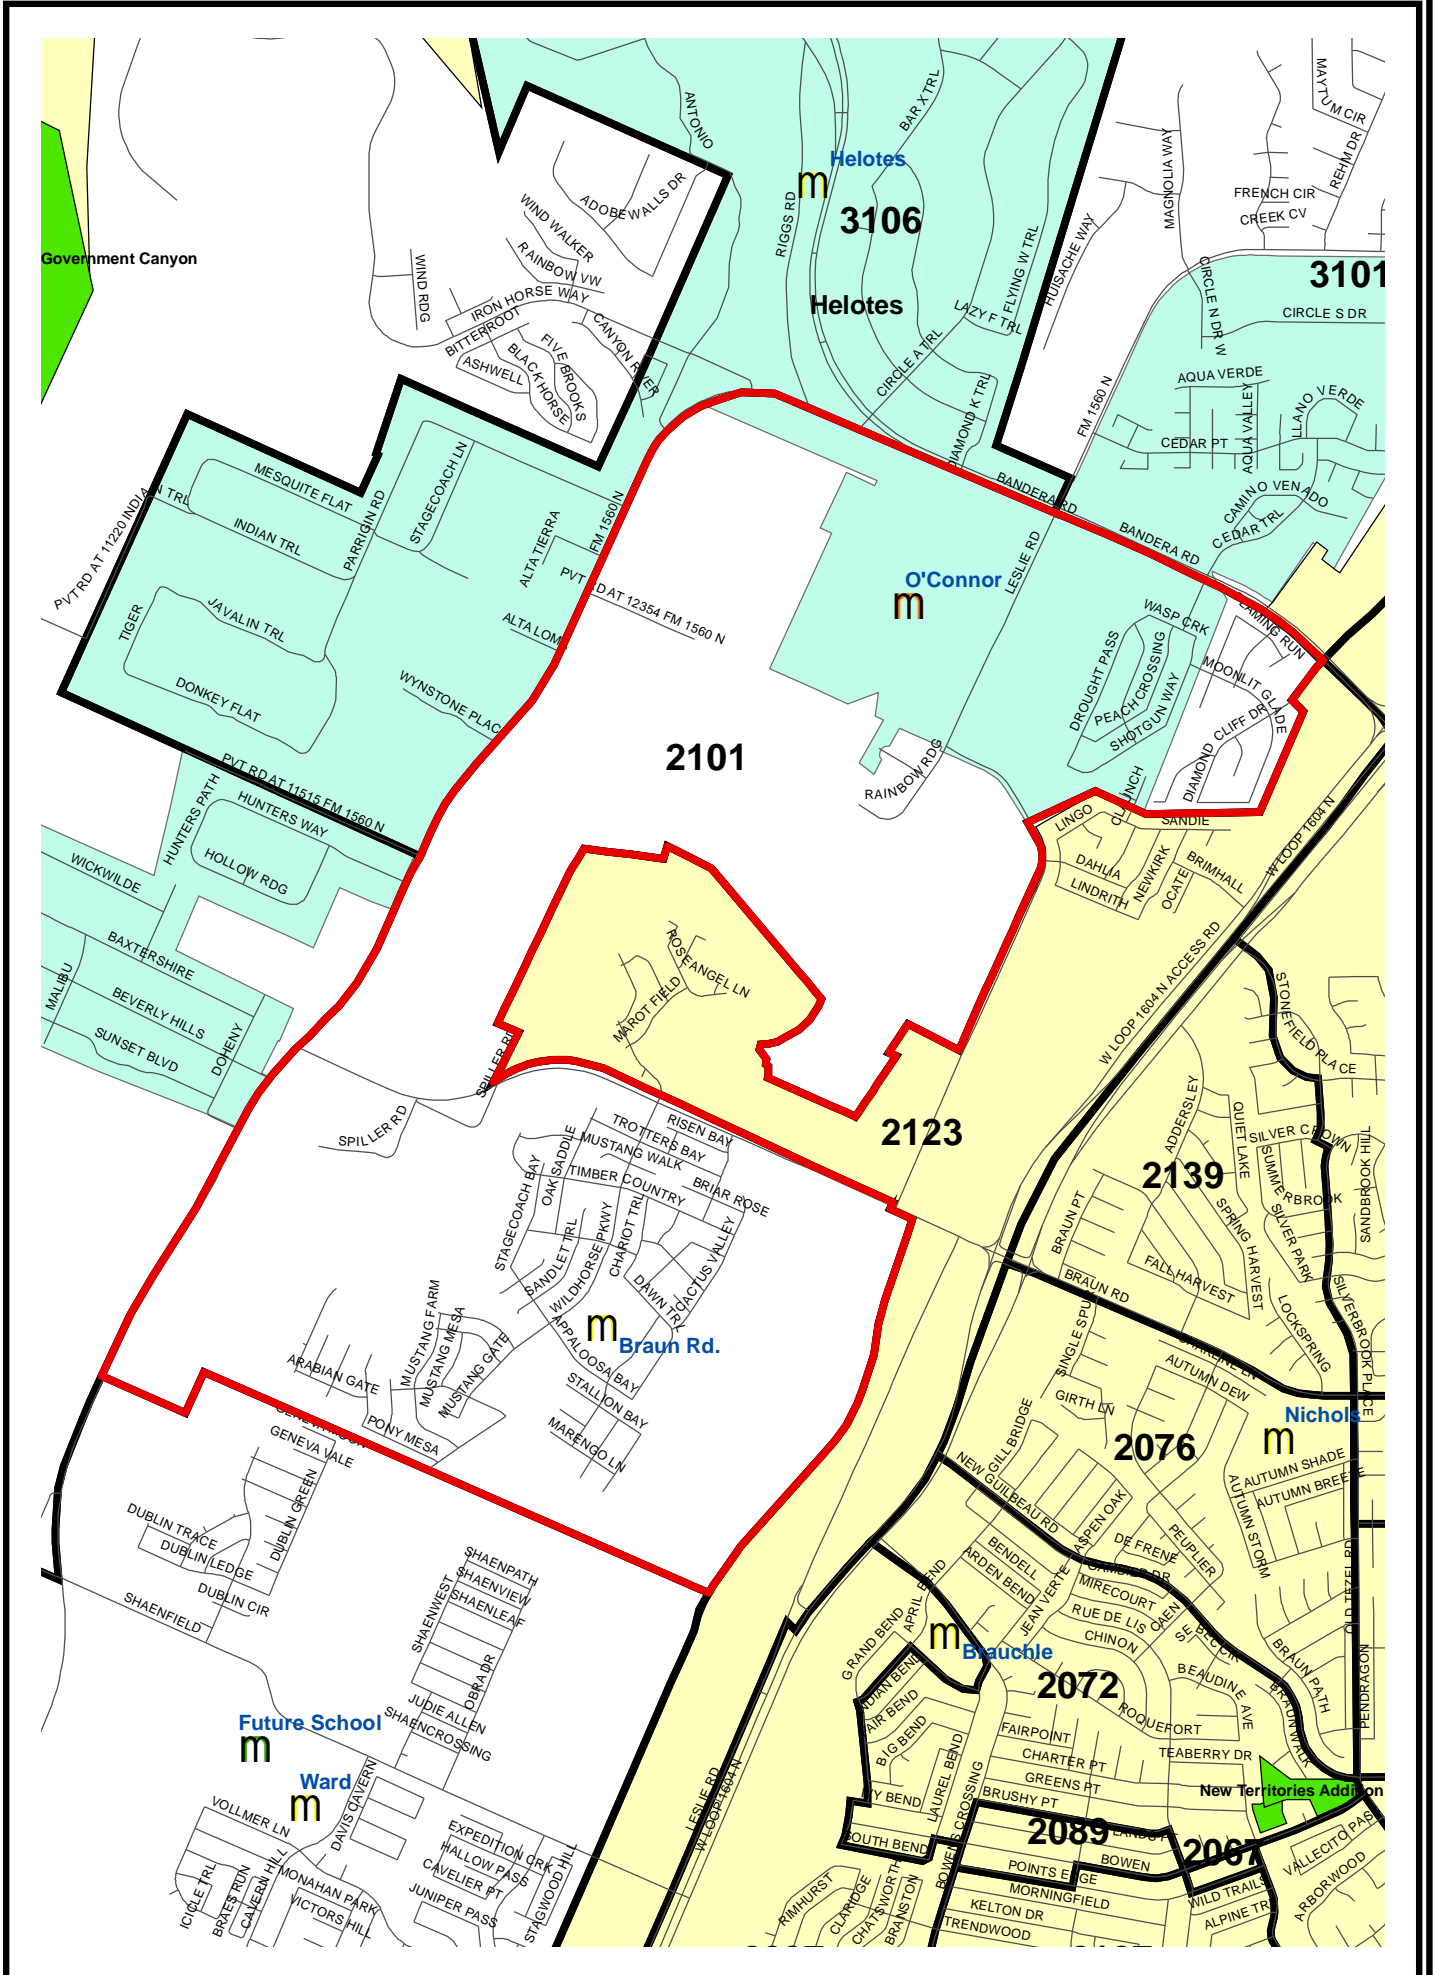

Bexar County Voting Precinct

2101

Legend	
	City of San Antonio
	Streets
	Lakes
	Parks
	Railroads
	Voting Precincts
	Elem
	Mid
	Sr
	Universities

Prepared by the Elections Office
 203 W. Nueva, Ste.3.61
 San Antonio, Texas 78207