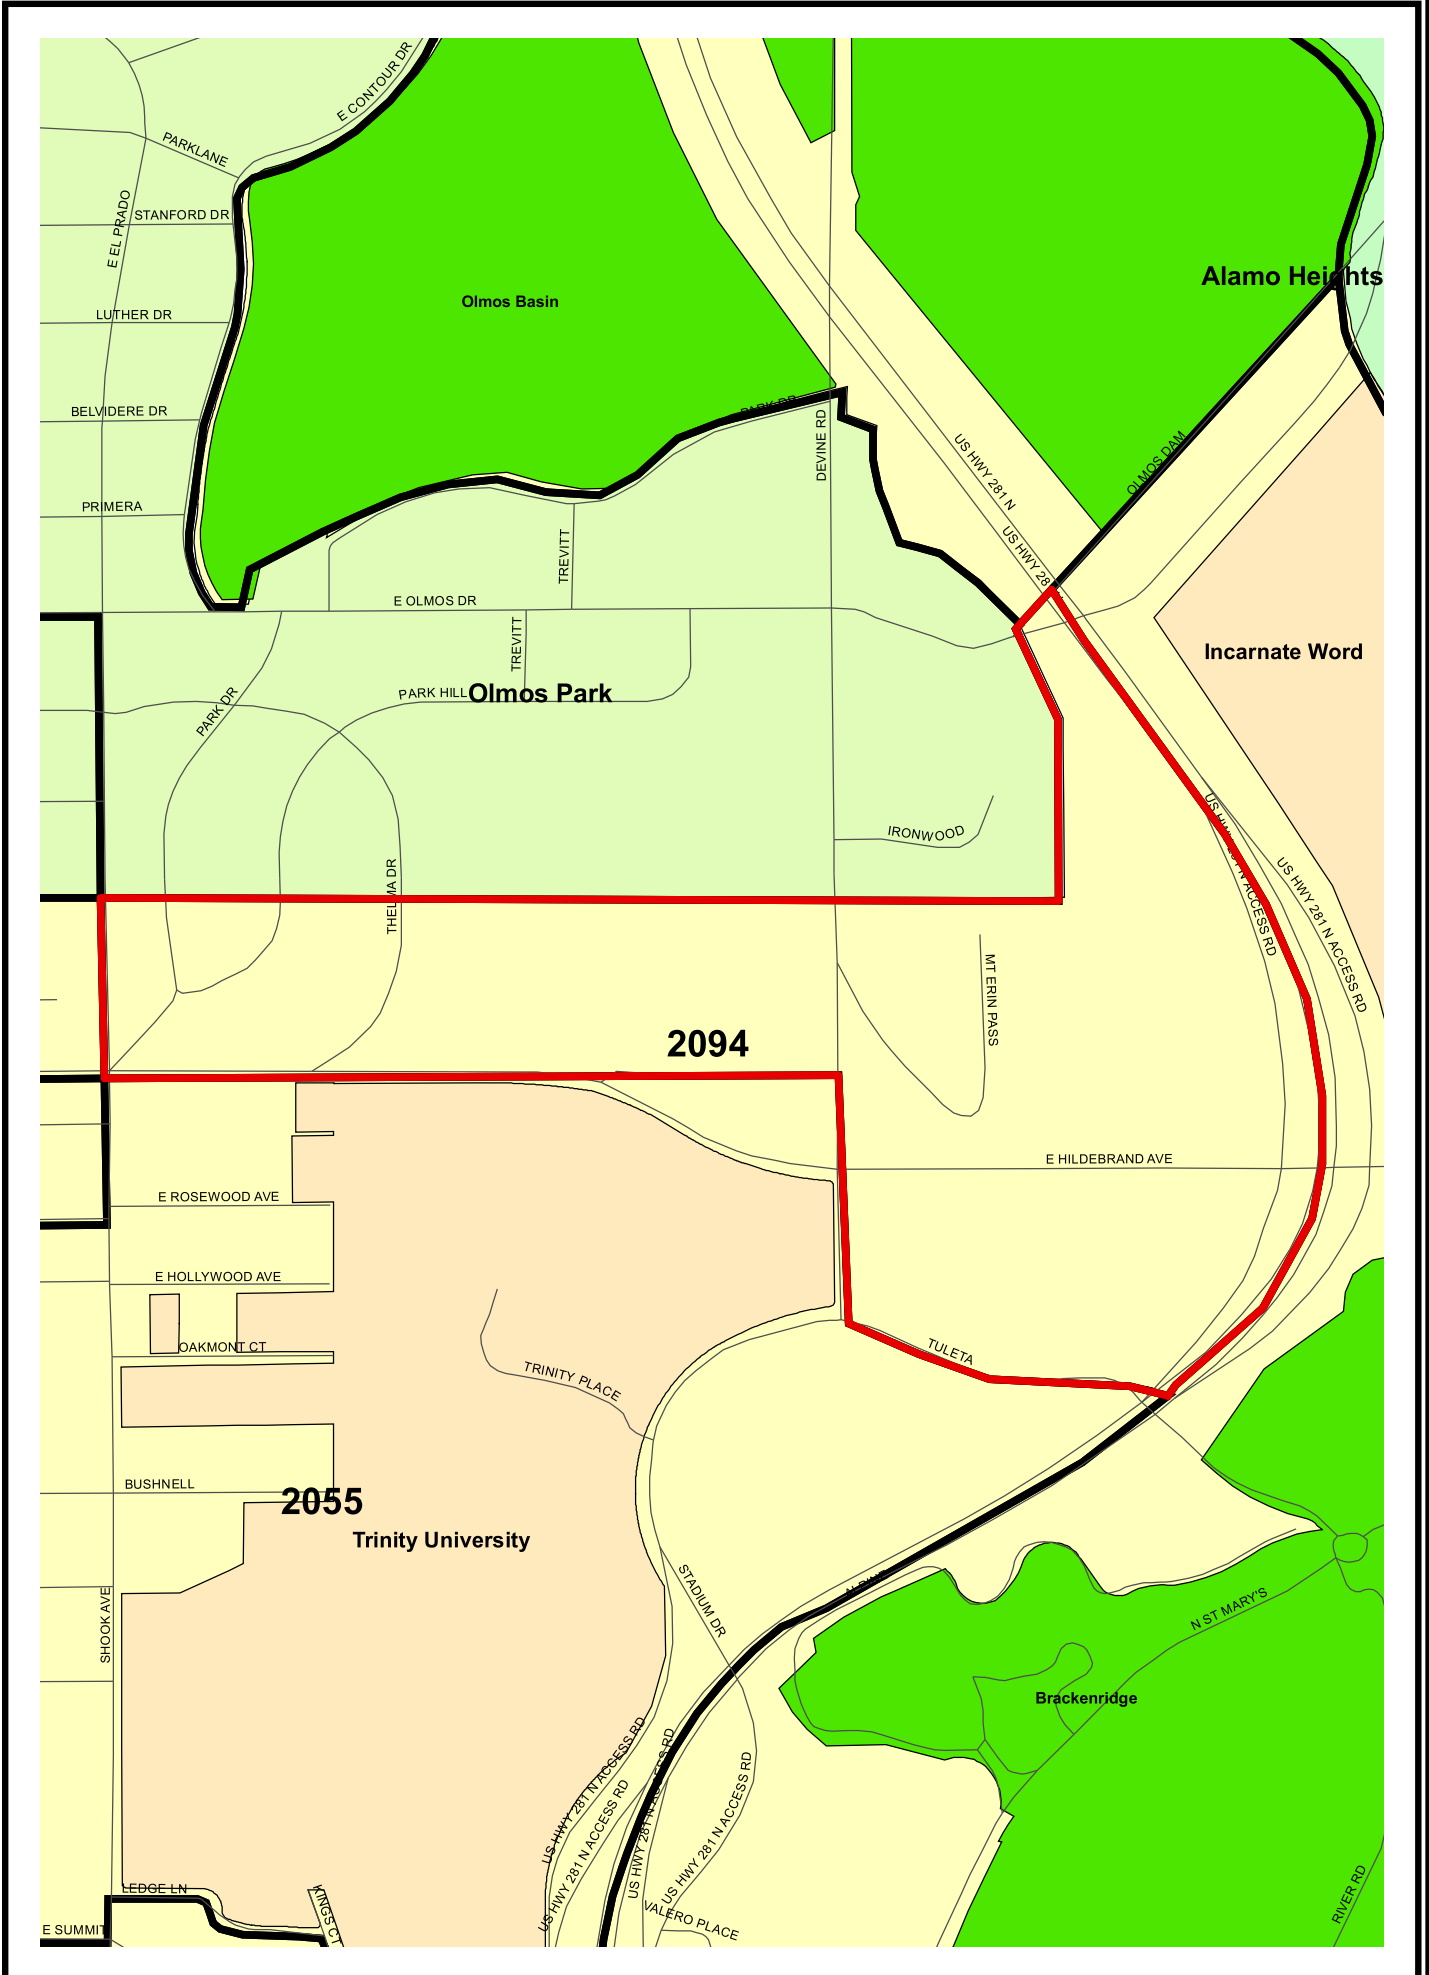

Bexar County Voting Precinct 2094

Legend

City of San Antonio	Elem
Streets	Mid
Lakes	Sr
Parks	Universities
Railroads	
Voting Precincts	

Prepared by the Elections Office
 203 W. Nueva, Ste.3.61
 San Antonio, Texas 78207