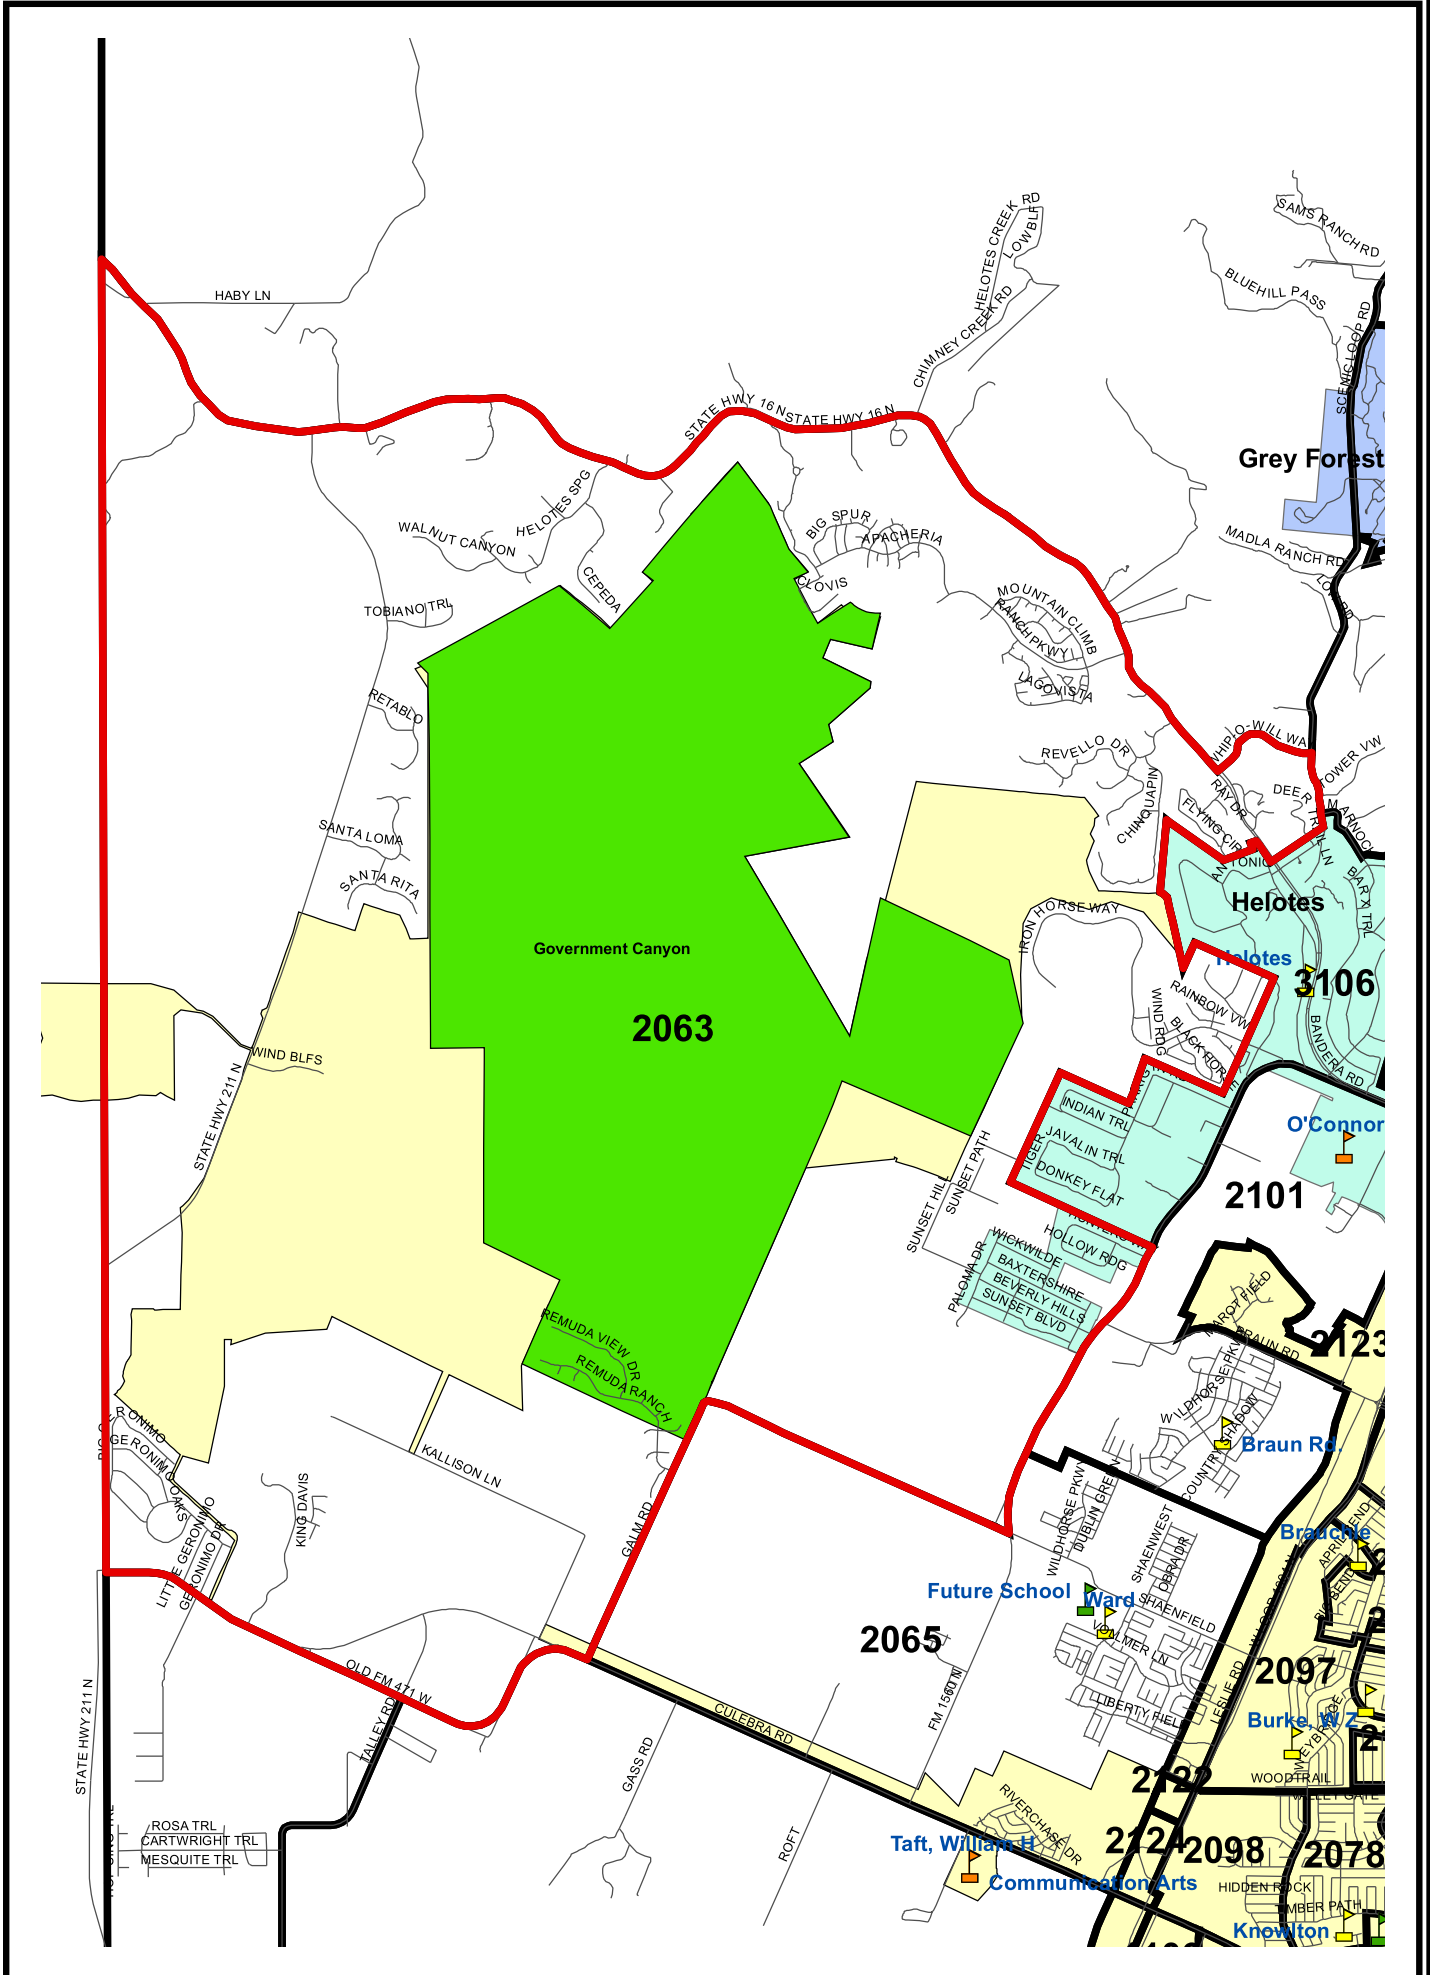

Bexar County Voting Precinct 2063

Legend	
	City of San Antonio
	Streets
	Lakes
	Parks
	Railroads
	Voting Precincts
	Elem
	Mid
	Sr
	Universities

Prepared by the Elections Office
203 W. Nueva, Ste.3.61
San Antonio, Texas 78207