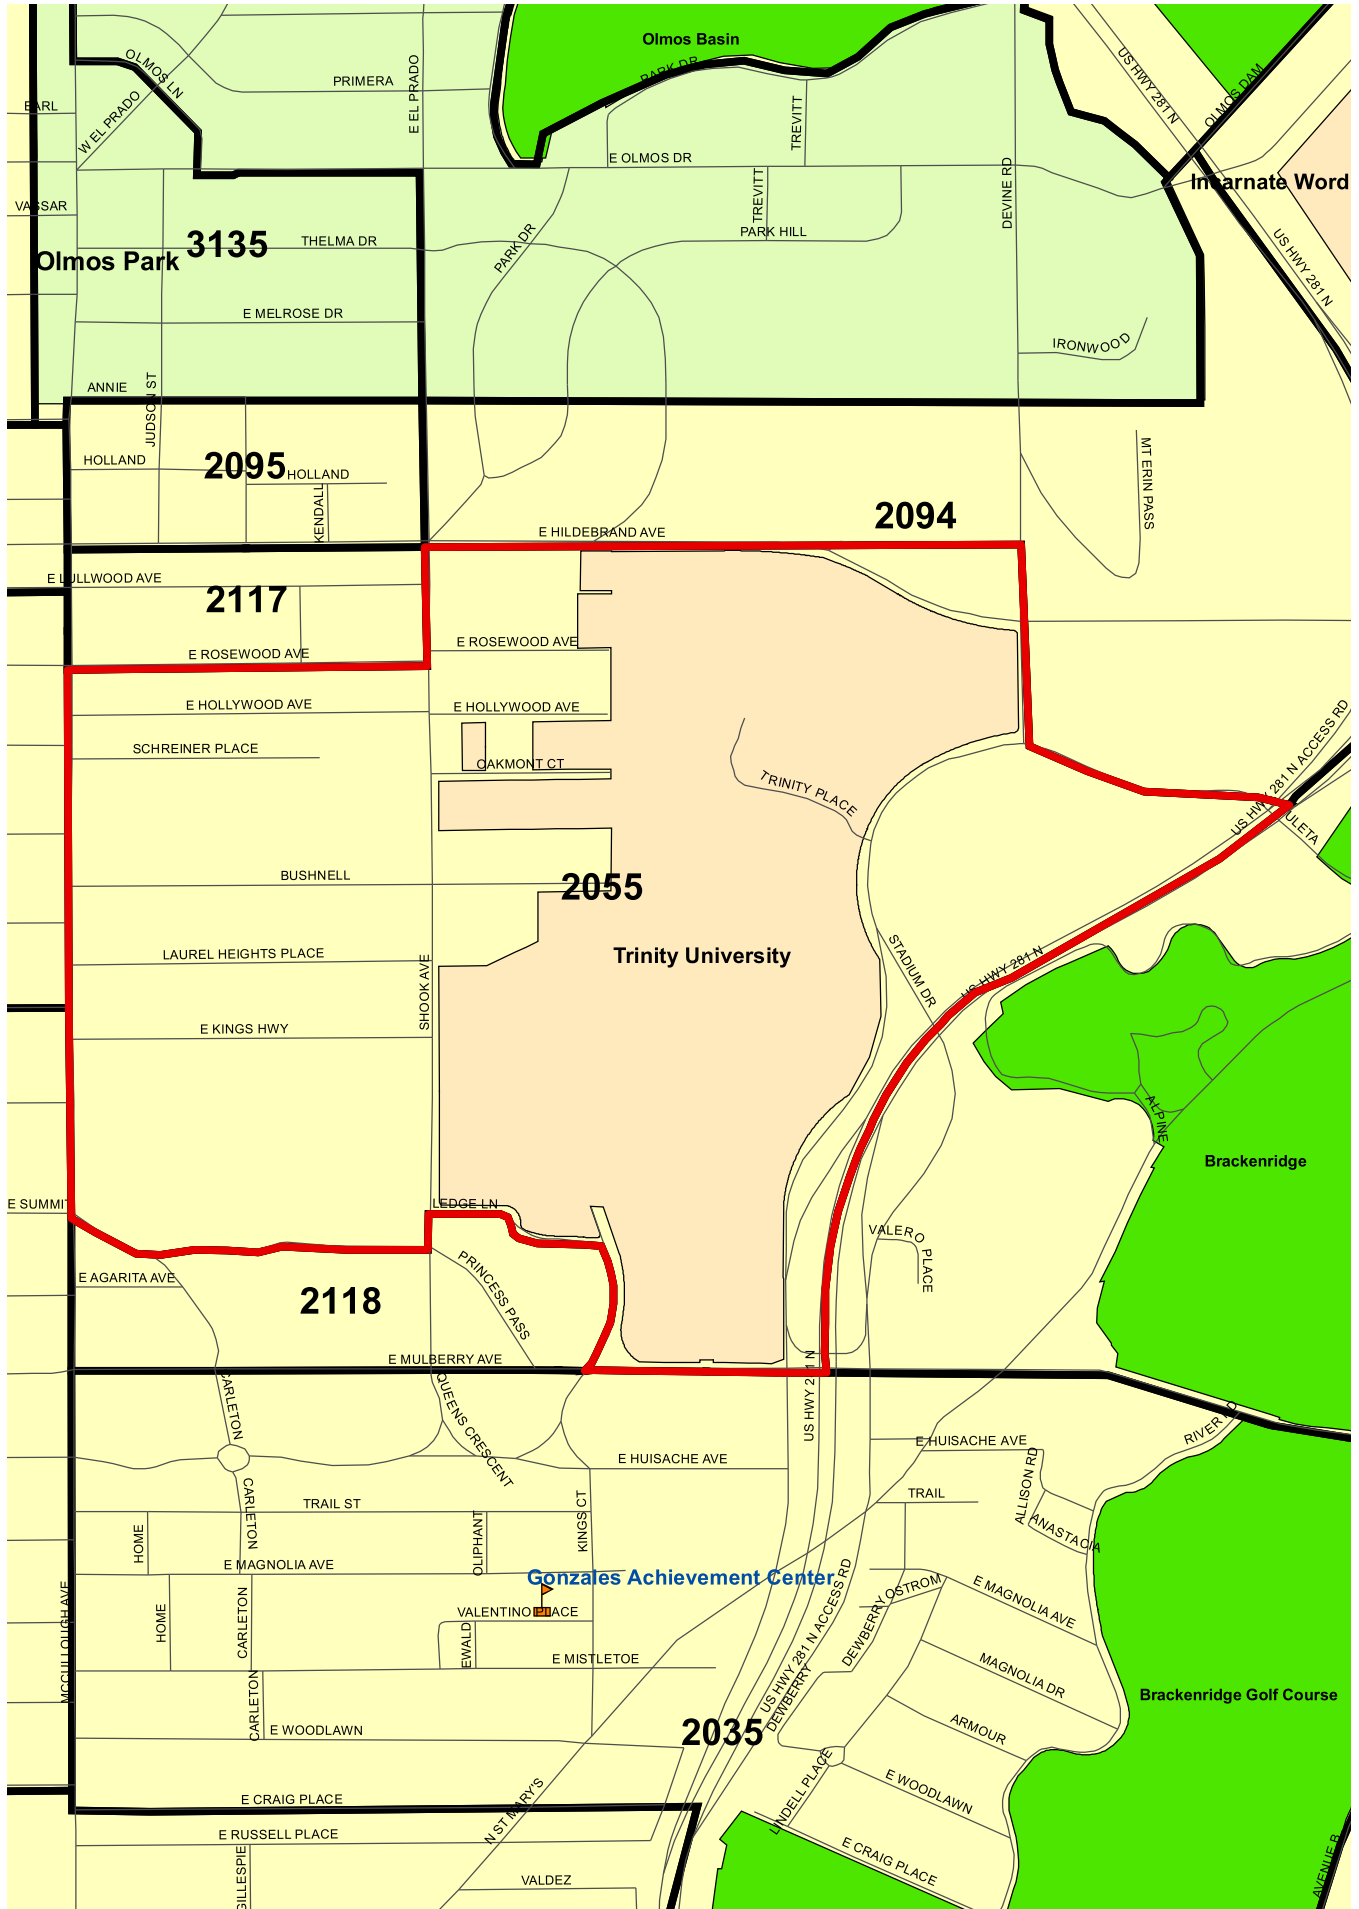

# Bexar County Voting Precinct 2055

Legend	
	City of San Antonio
	Streets
	Lakes
	Parks
	Railroads
	Voting Precincts
	Elem
	Mid
	Sr
	Universities

Prepared by the Elections Office  
 203 W. Nueva, Ste.3.61  
 San Antonio, Texas 78207