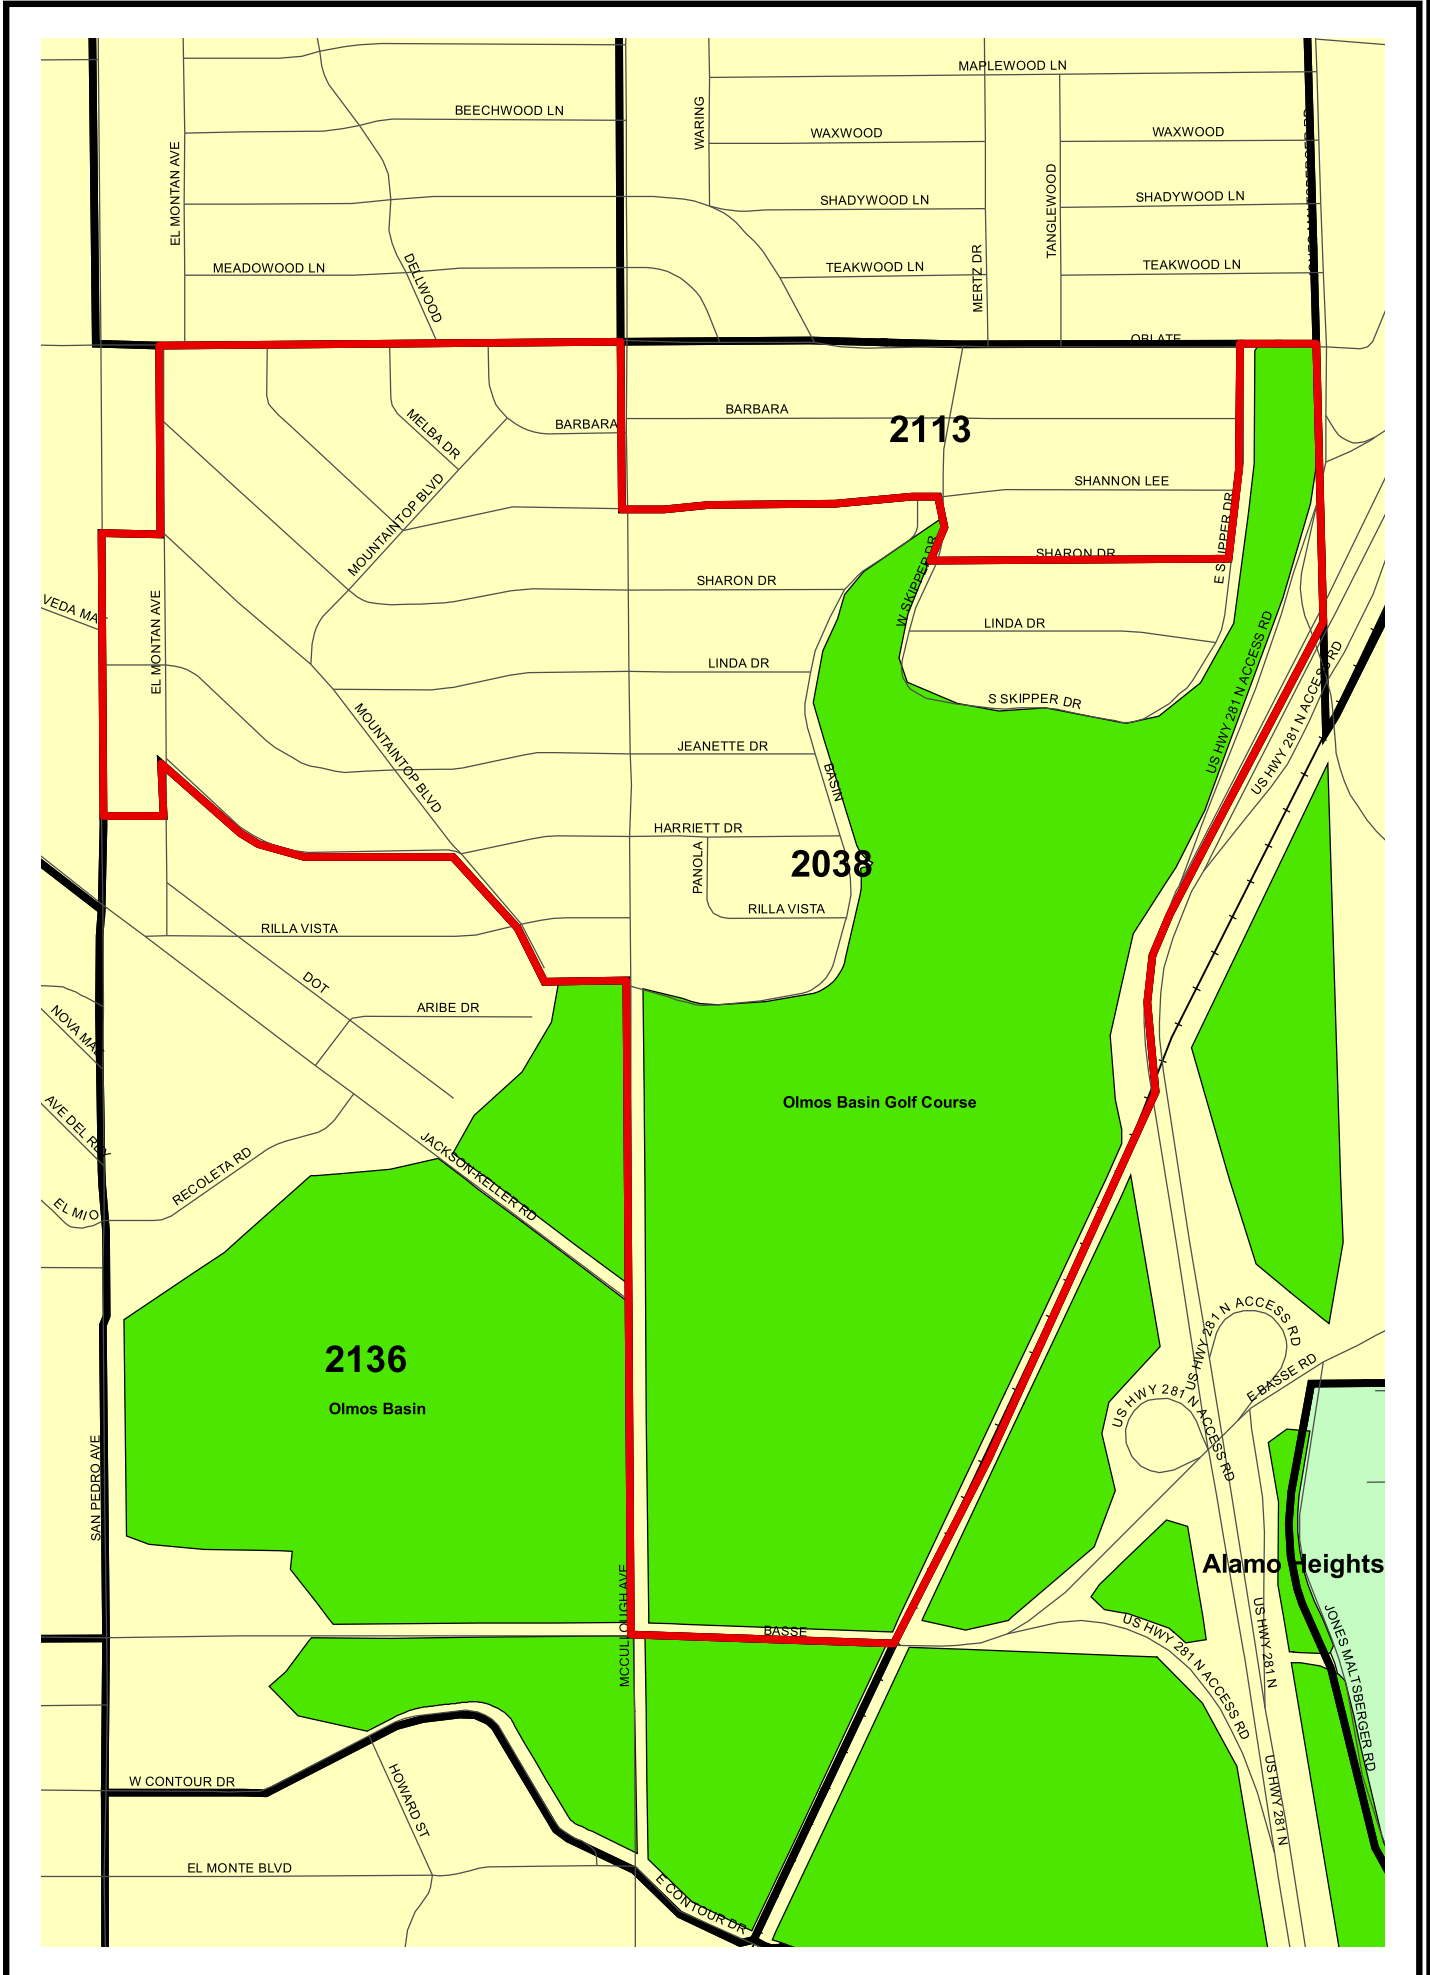

Bexar County Voting Precinct 2038

Legend

City of San Antonio	Elem
Streets	Mid
Lakes	Sr
Parks	Universities
Railroads	
Voting Precincts	

Prepared by the Elections Office
203 W. Nueva, Ste.3.61
San Antonio, Texas 78207