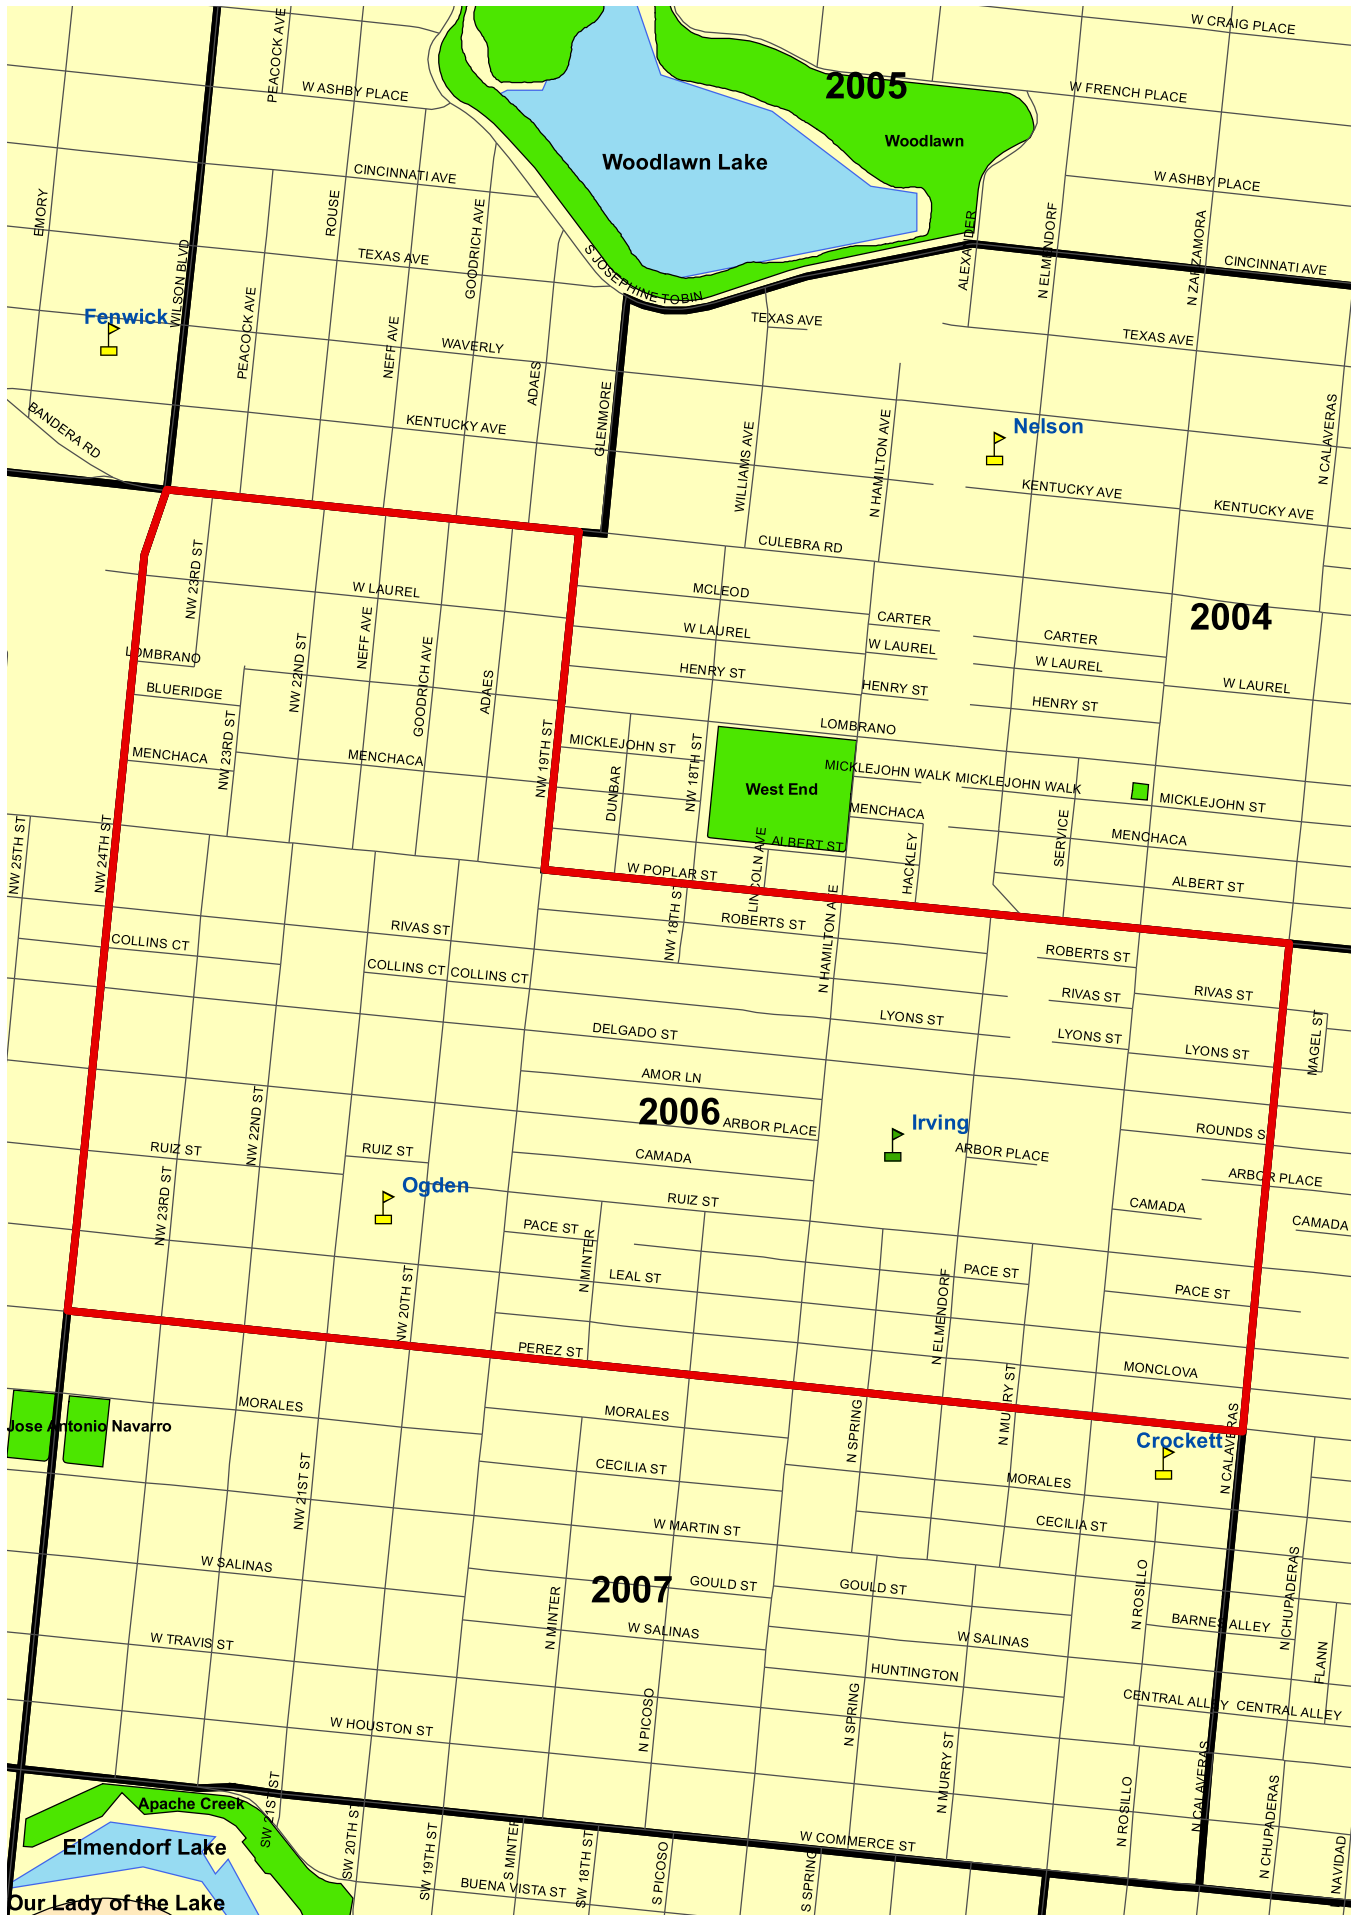

# Bexar County Voting Precinct 2006

**Legend**

- City of San Antonio
- Streets
- Lakes
- Parks
- Railroads
- Voting Precincts
- Elem
- Mid
- Sr
- Universities

Prepared by the Elections Office  
203 W. Nueva, Ste.3.61  
San Antonio, Texas 78207