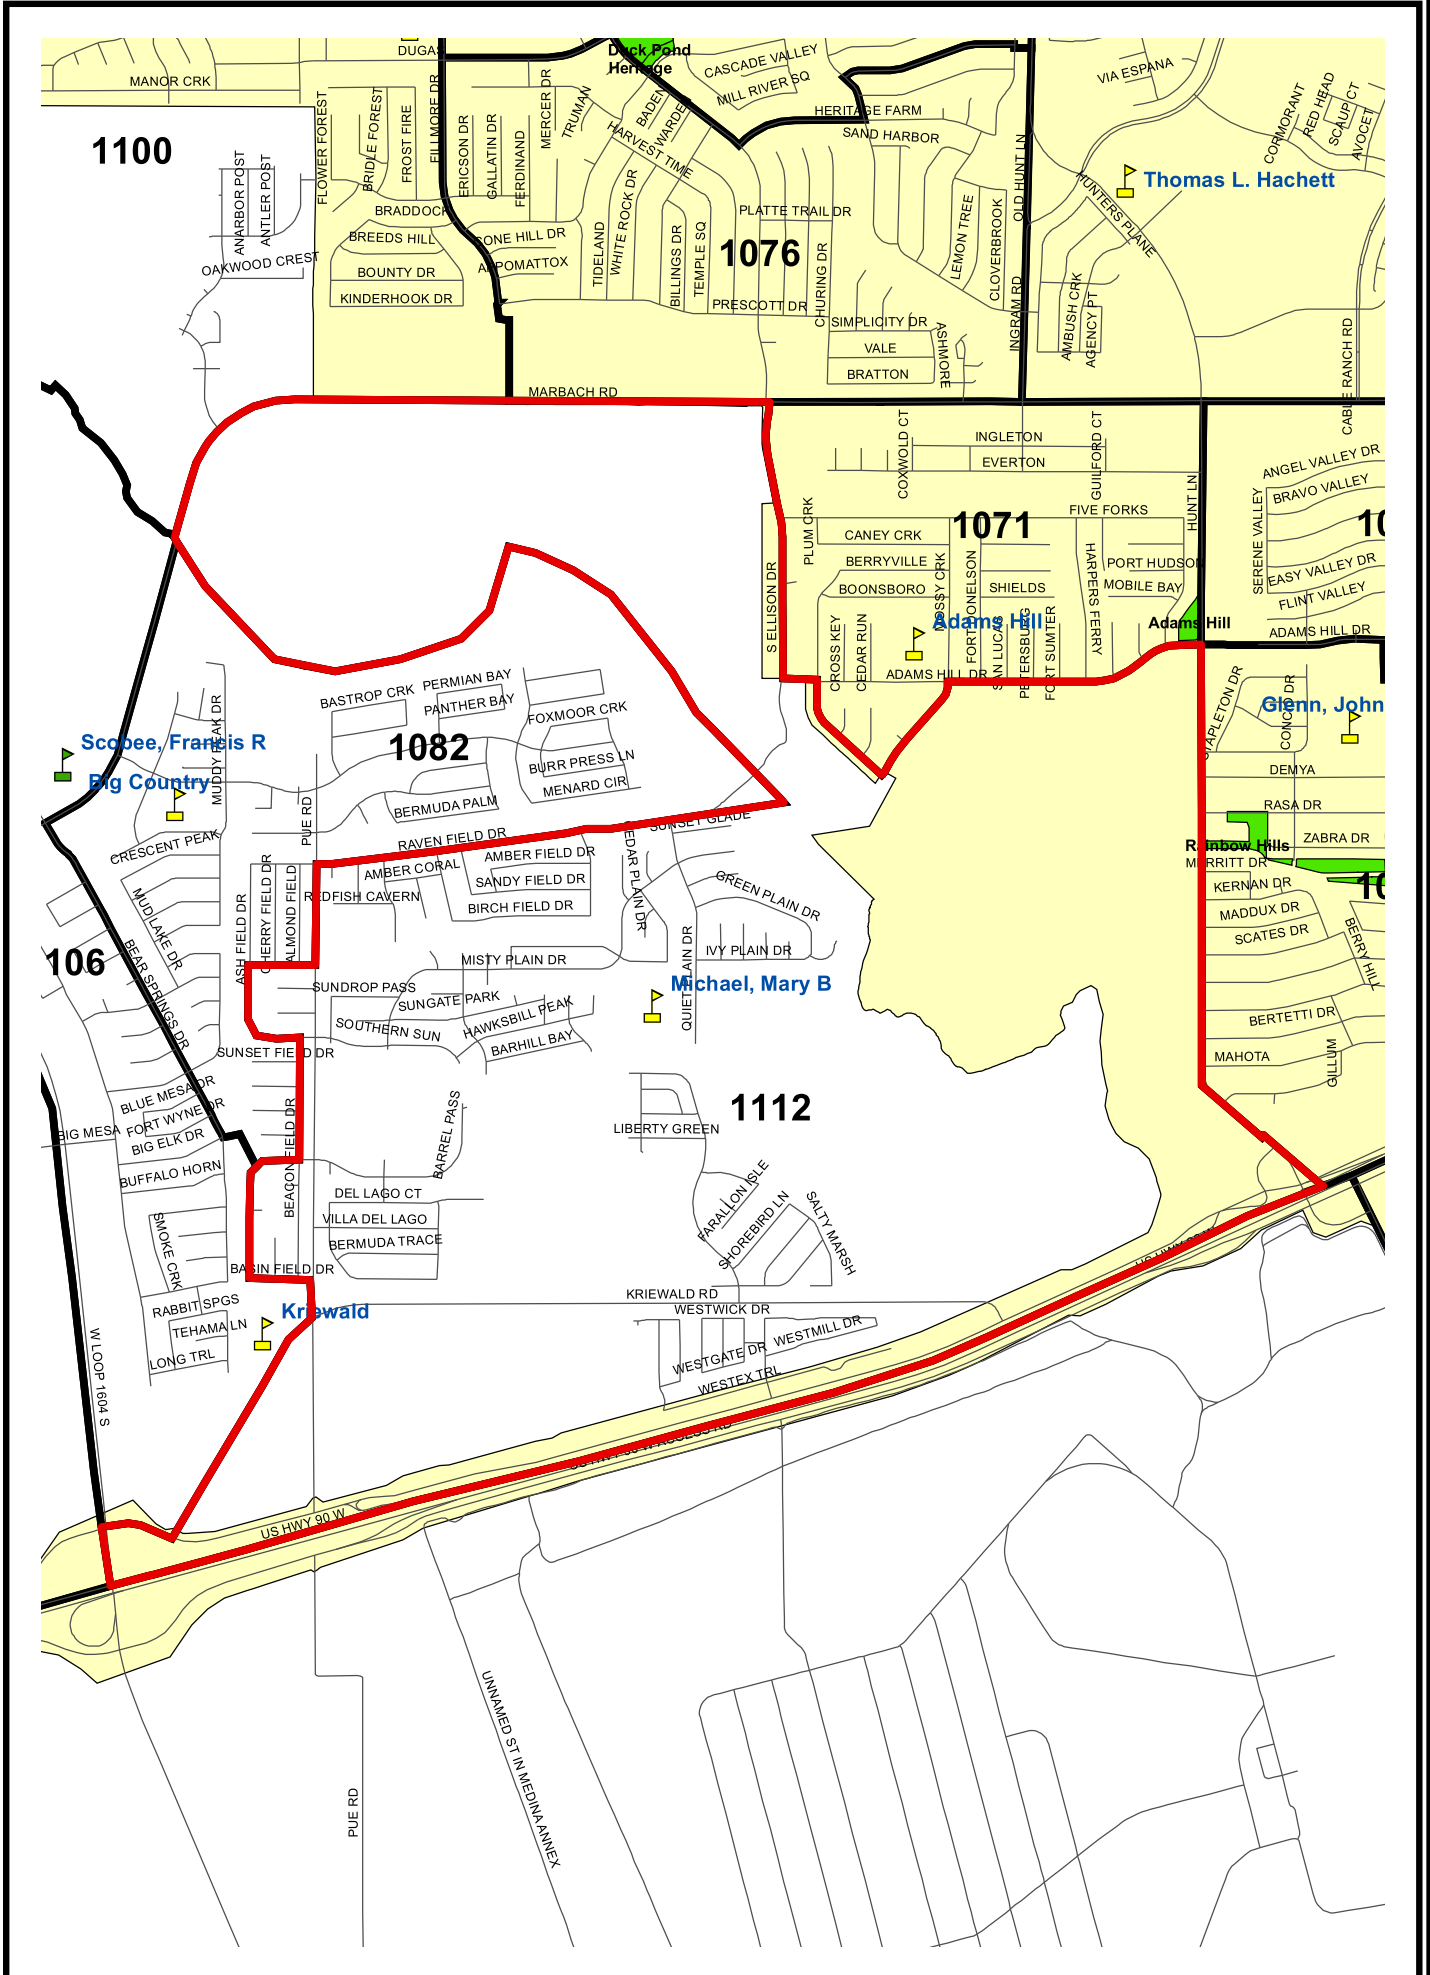

Bexar County Voting Precinct 1112

Legend	
	City of San Antonio
	Streets
	Lakes
	Parks
	Railroads
	Voting Precincts
	Elem
	Mid
	Sr
	Universities

Prepared by the Elections Office
 203 W. Nueva, Ste.3.61
 San Antonio, Texas 78207