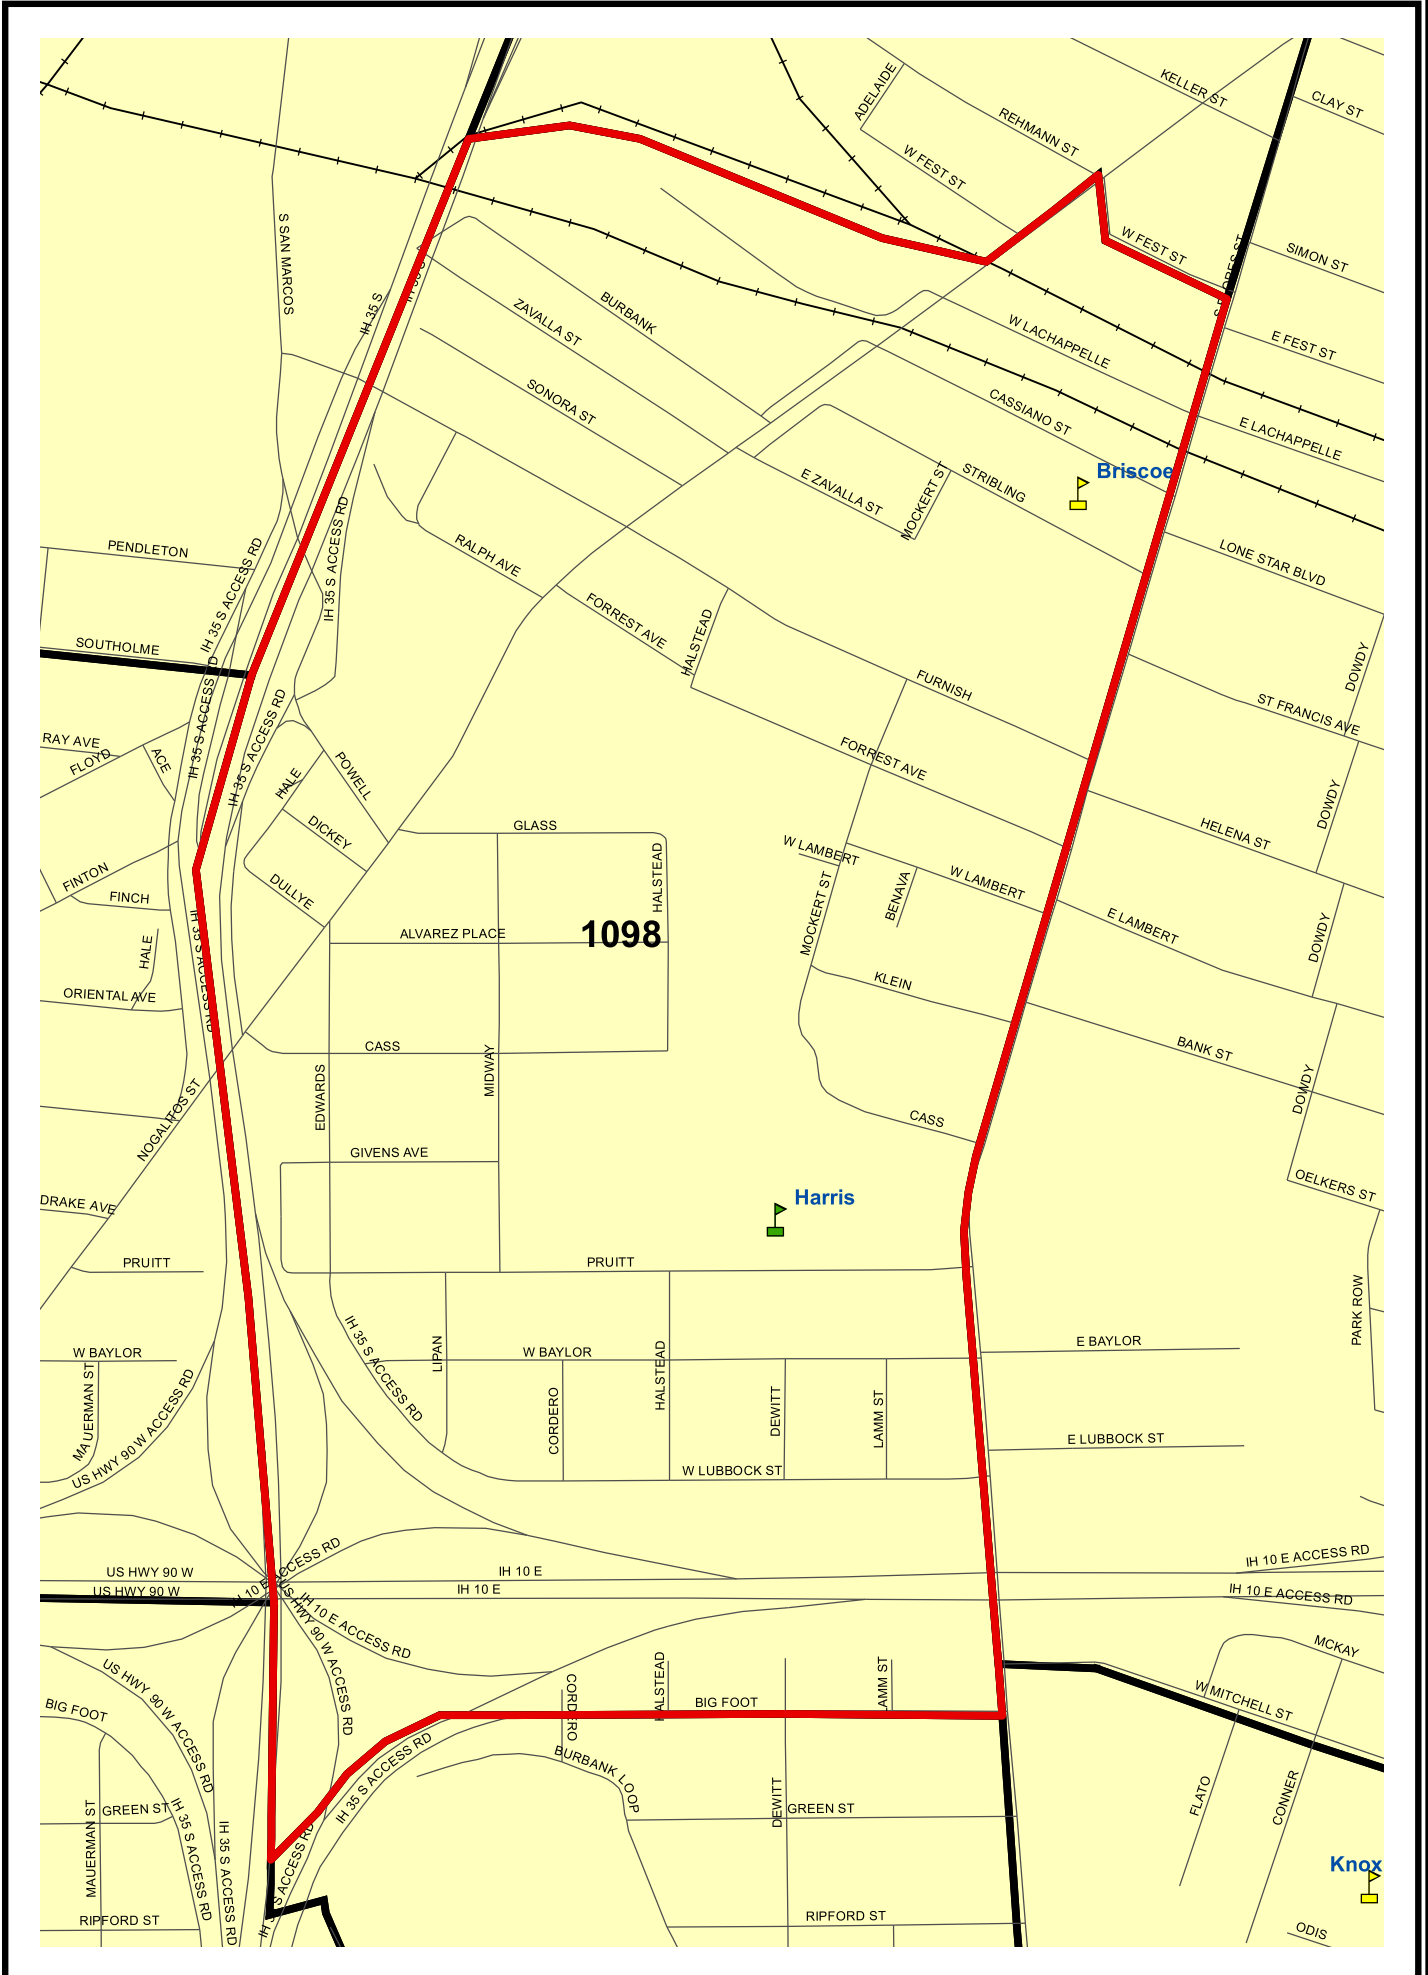

# Bexar County Voting Precinct 1098

Legend	
	City of San Antonio
	Streets
	Lakes
	Parks
	Railroads
	Voting Precincts
	Elem
	Mid
	Sr
	Universities

Prepared by the Elections Office  
 203 W. Nueva, Ste.3.61  
 San Antonio, Texas 78207