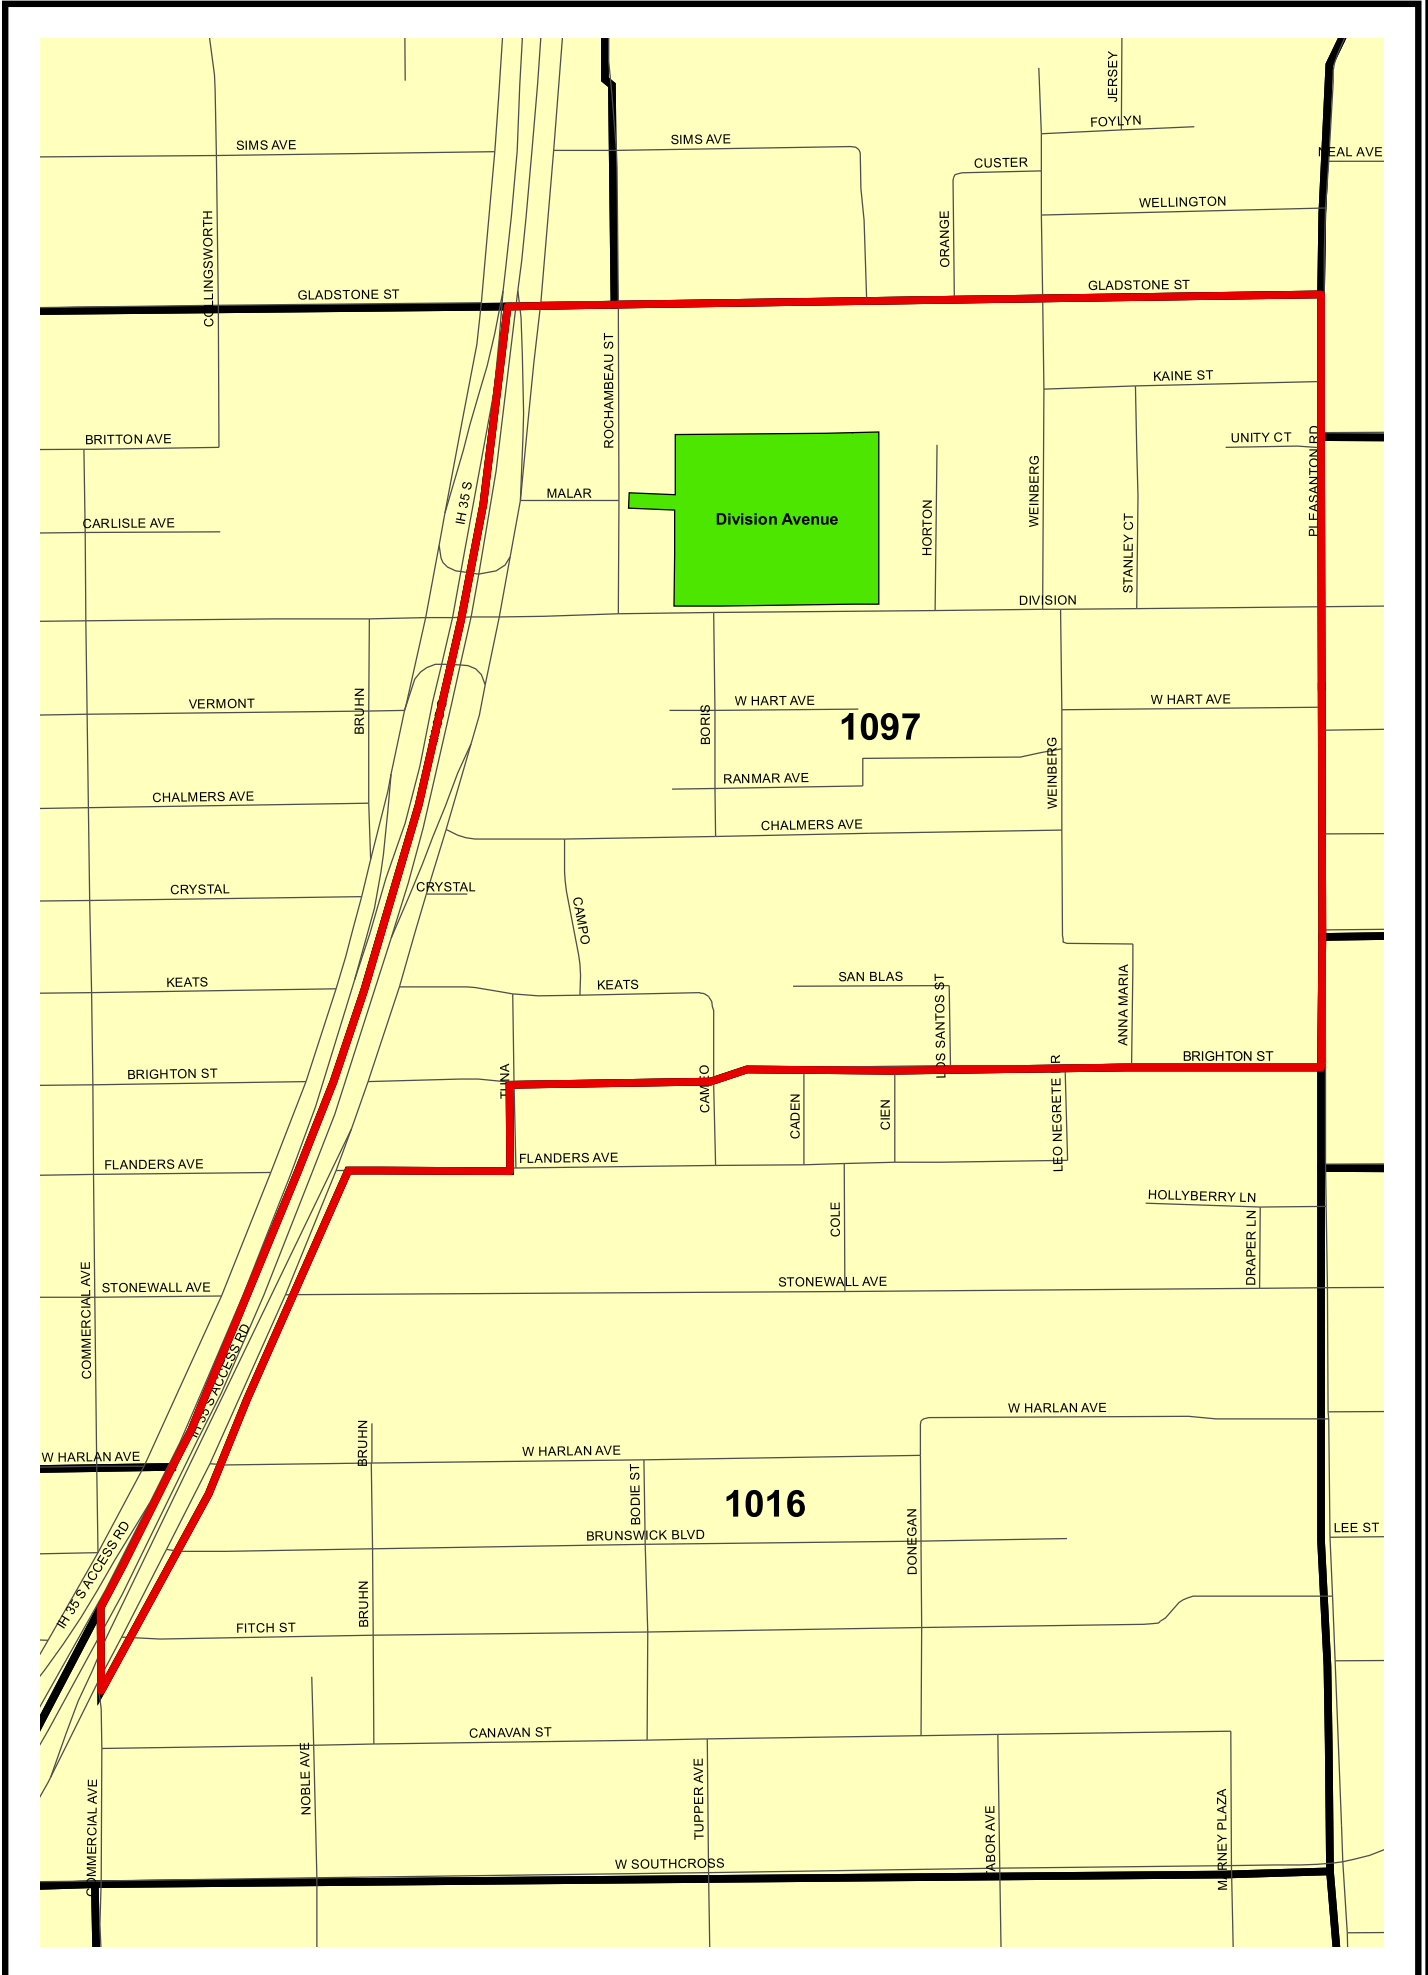

Bexar County Voting Precinct 1097

Legend	
	City of San Antonio
	Streets
	Lakes
	Parks
	Railroads
	Voting Precincts
	Elem
	Mid
	Sr
	Universities

Prepared by the Elections Office
203 W. Nueva, Ste.3.61
San Antonio, Texas 78207