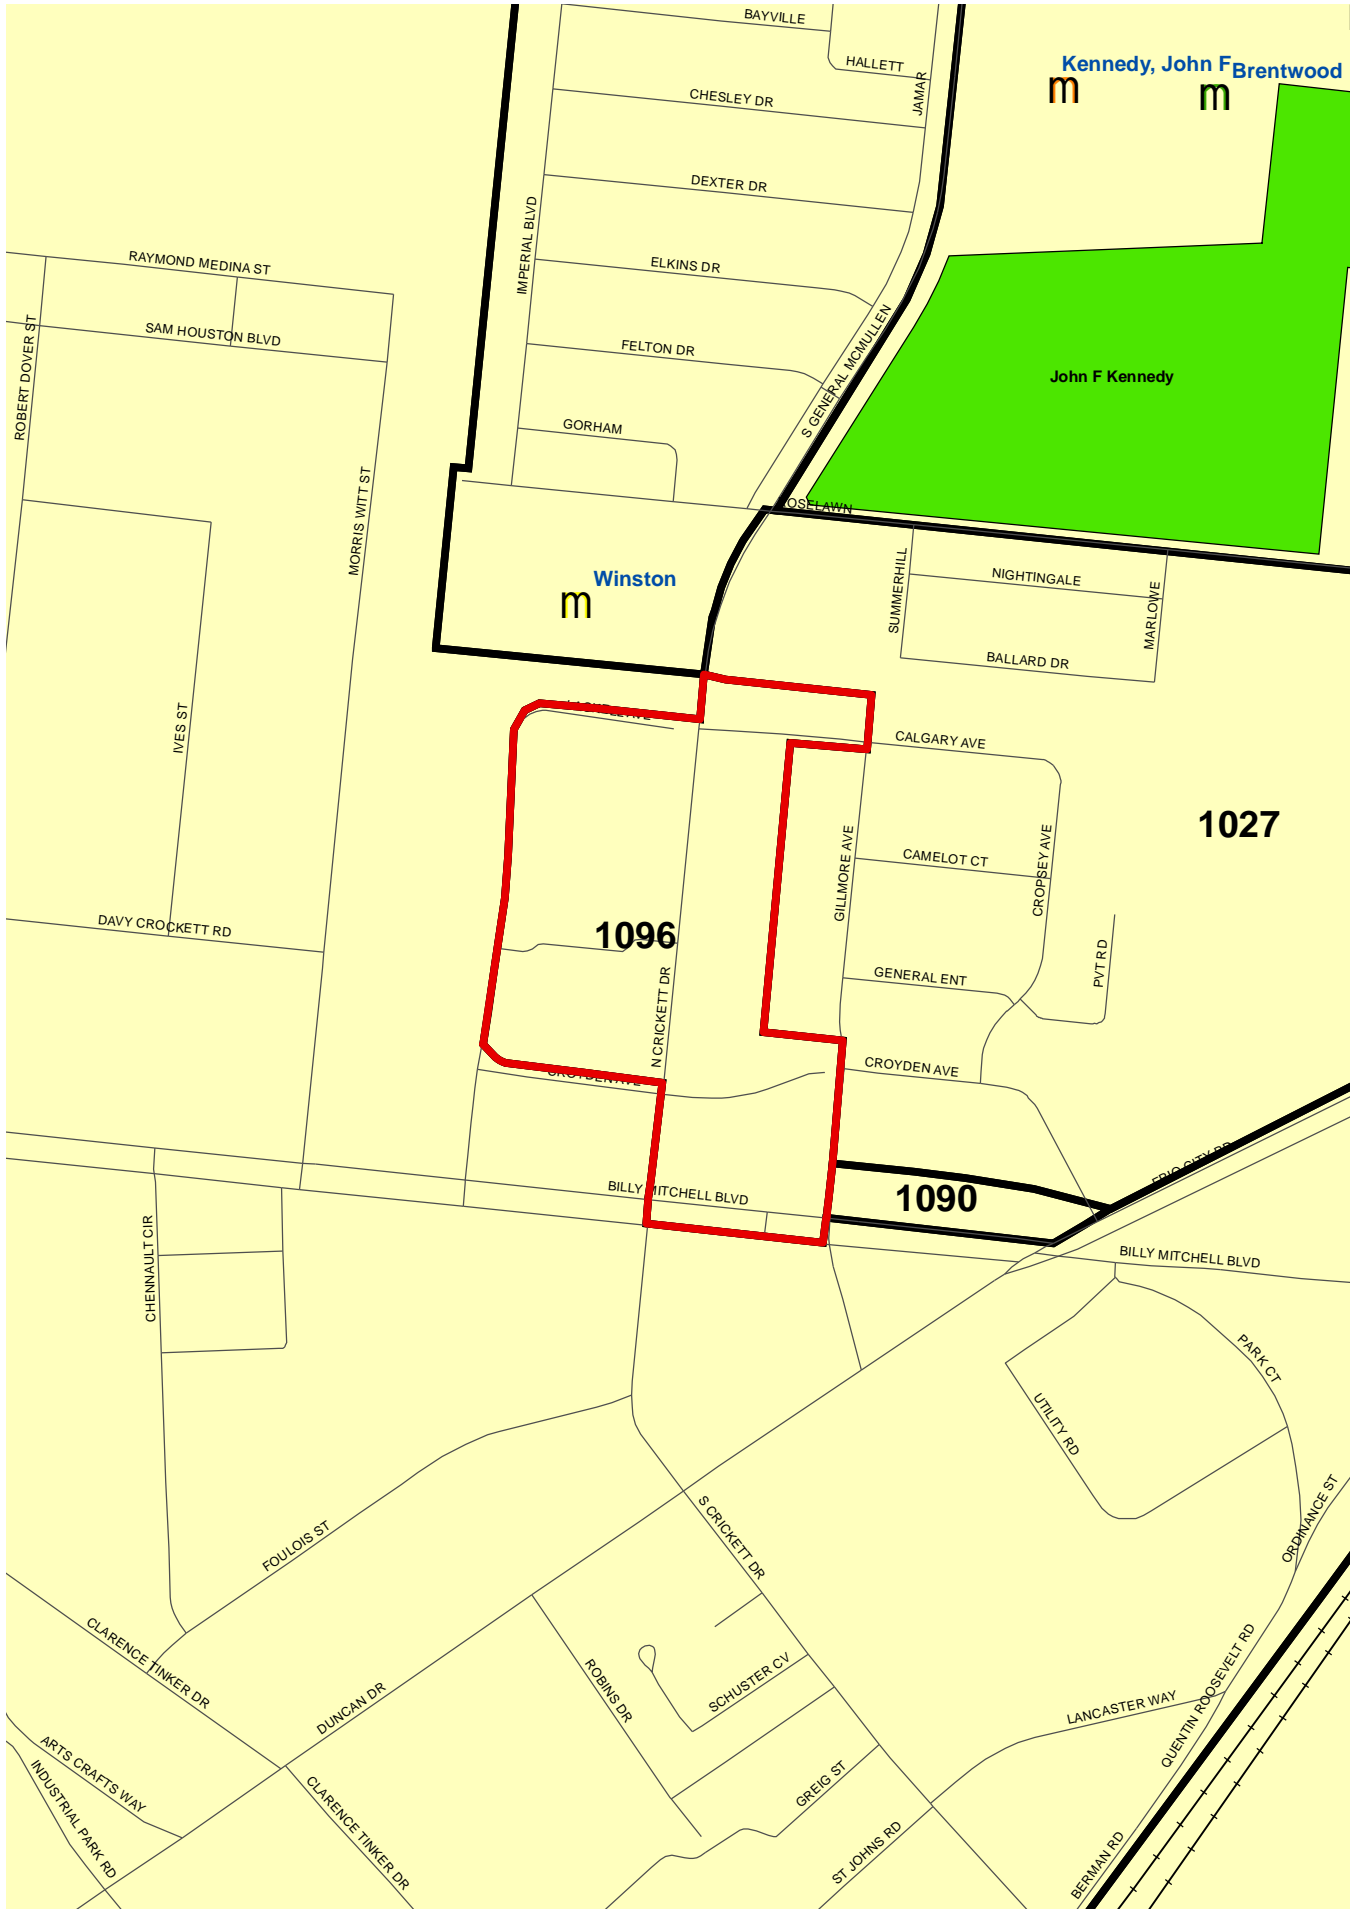

Bexar County Voting Precinct 1096

Legend	
	City of San Antonio
	Streets
	Lakes
	Parks
	Railroads
	Voting Precincts
	Elem
	Mid
	Sr
	Universities

Prepared by the Elections Office
 203 W. Nueva, Ste.3.61
 San Antonio, Texas 78207