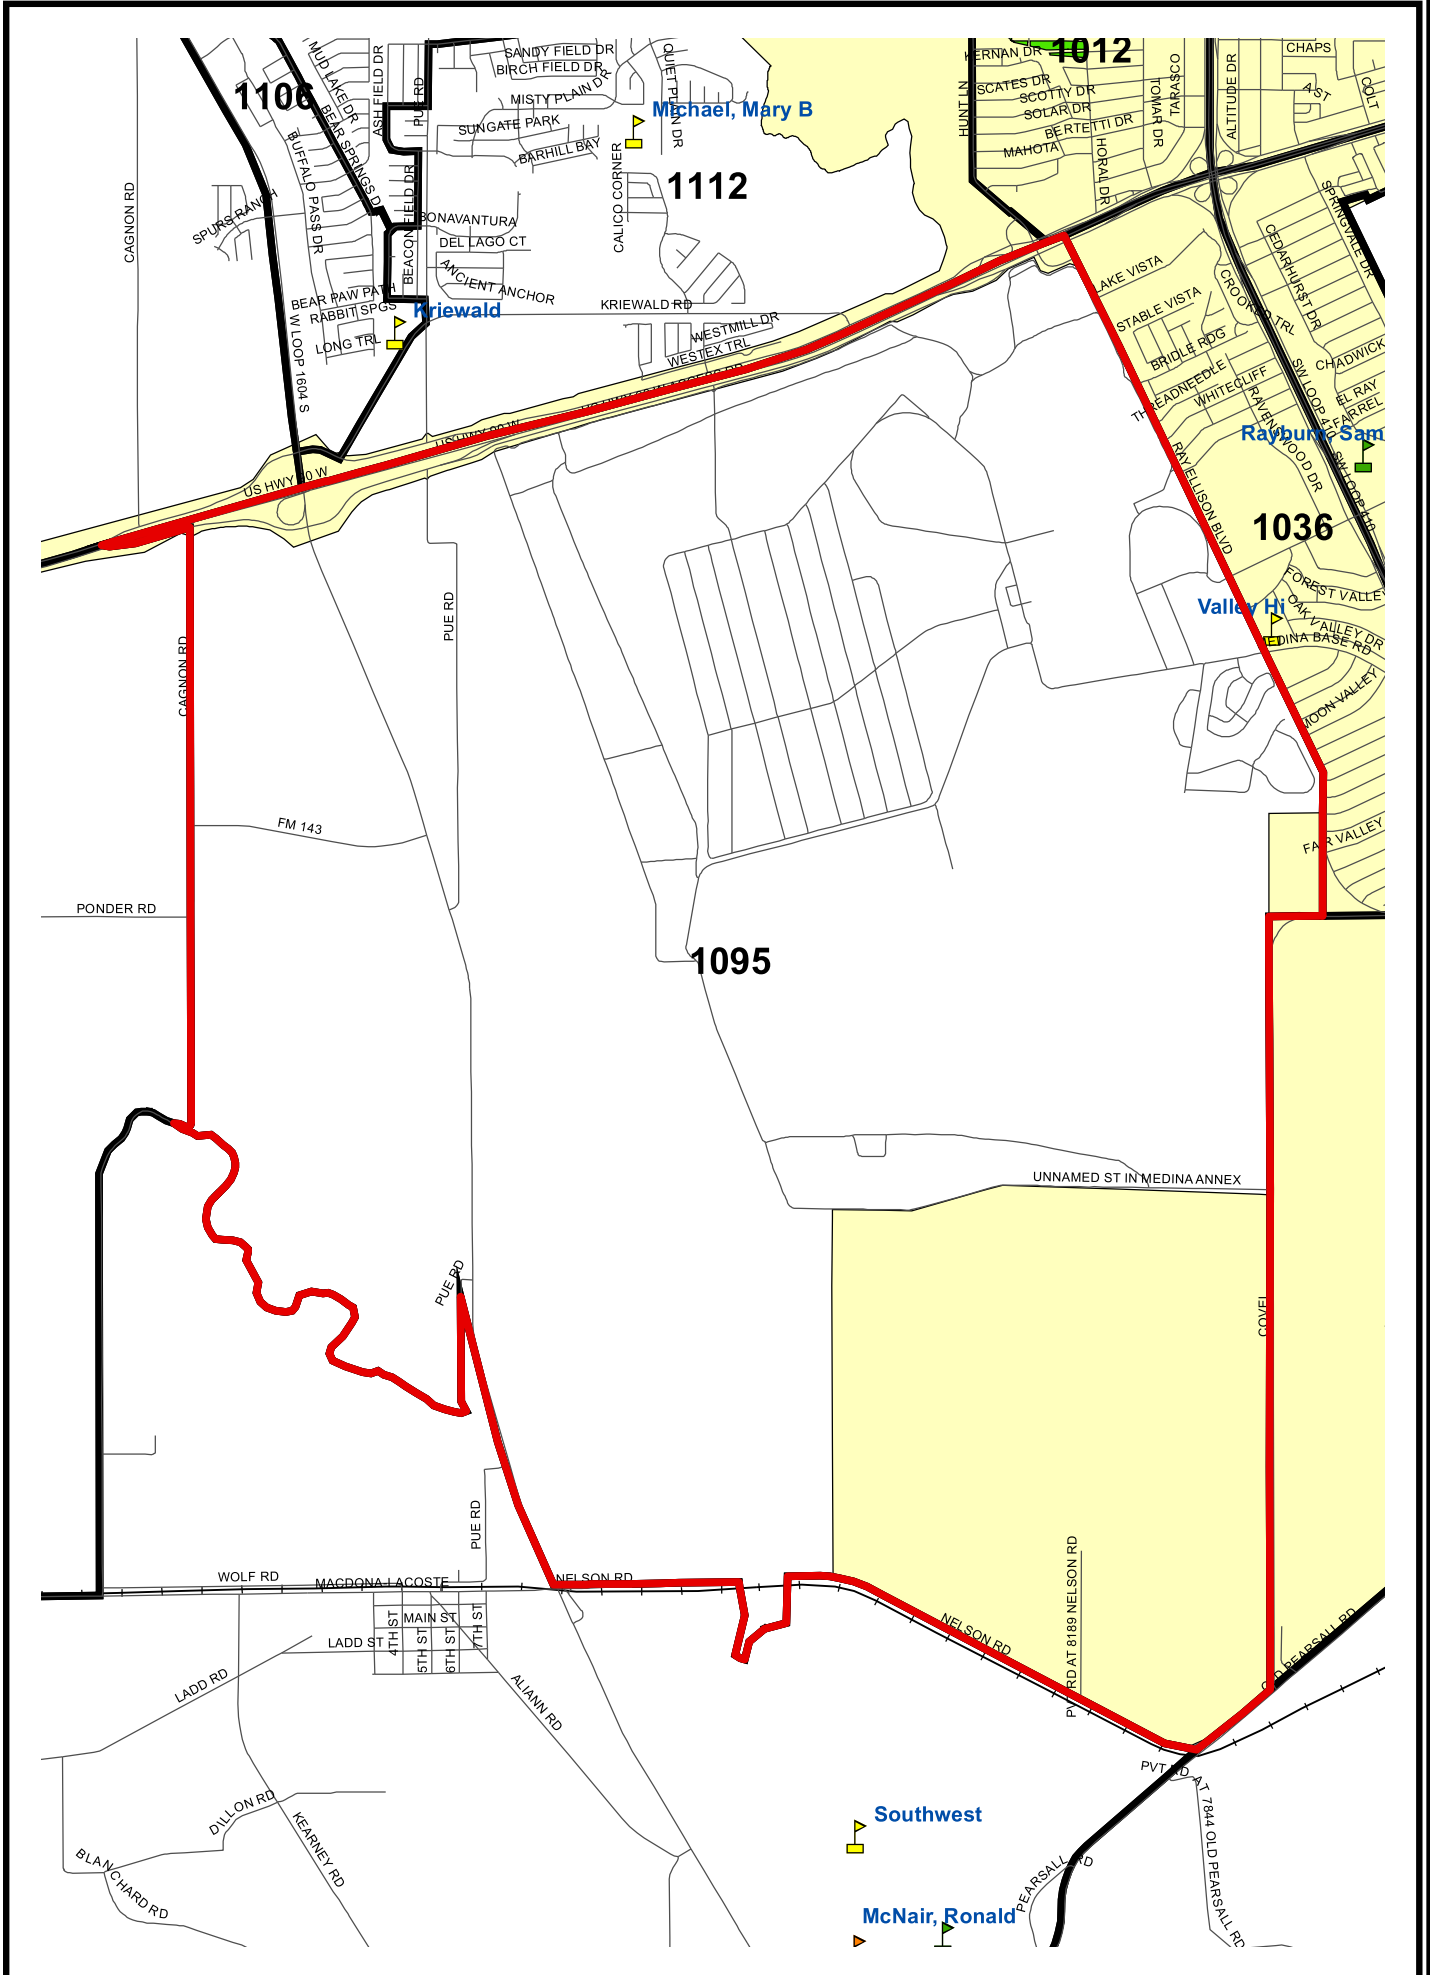

Bexar County Voting Precinct 1095

Legend	
	City of San Antonio
	Streets
	Lakes
	Parks
	Railroads
	Voting Precincts
	Elem
	Mid
	Sr
	Universities

Prepared by the Elections Office
203 W. Nueva, Ste.3.61
San Antonio, Texas 78207