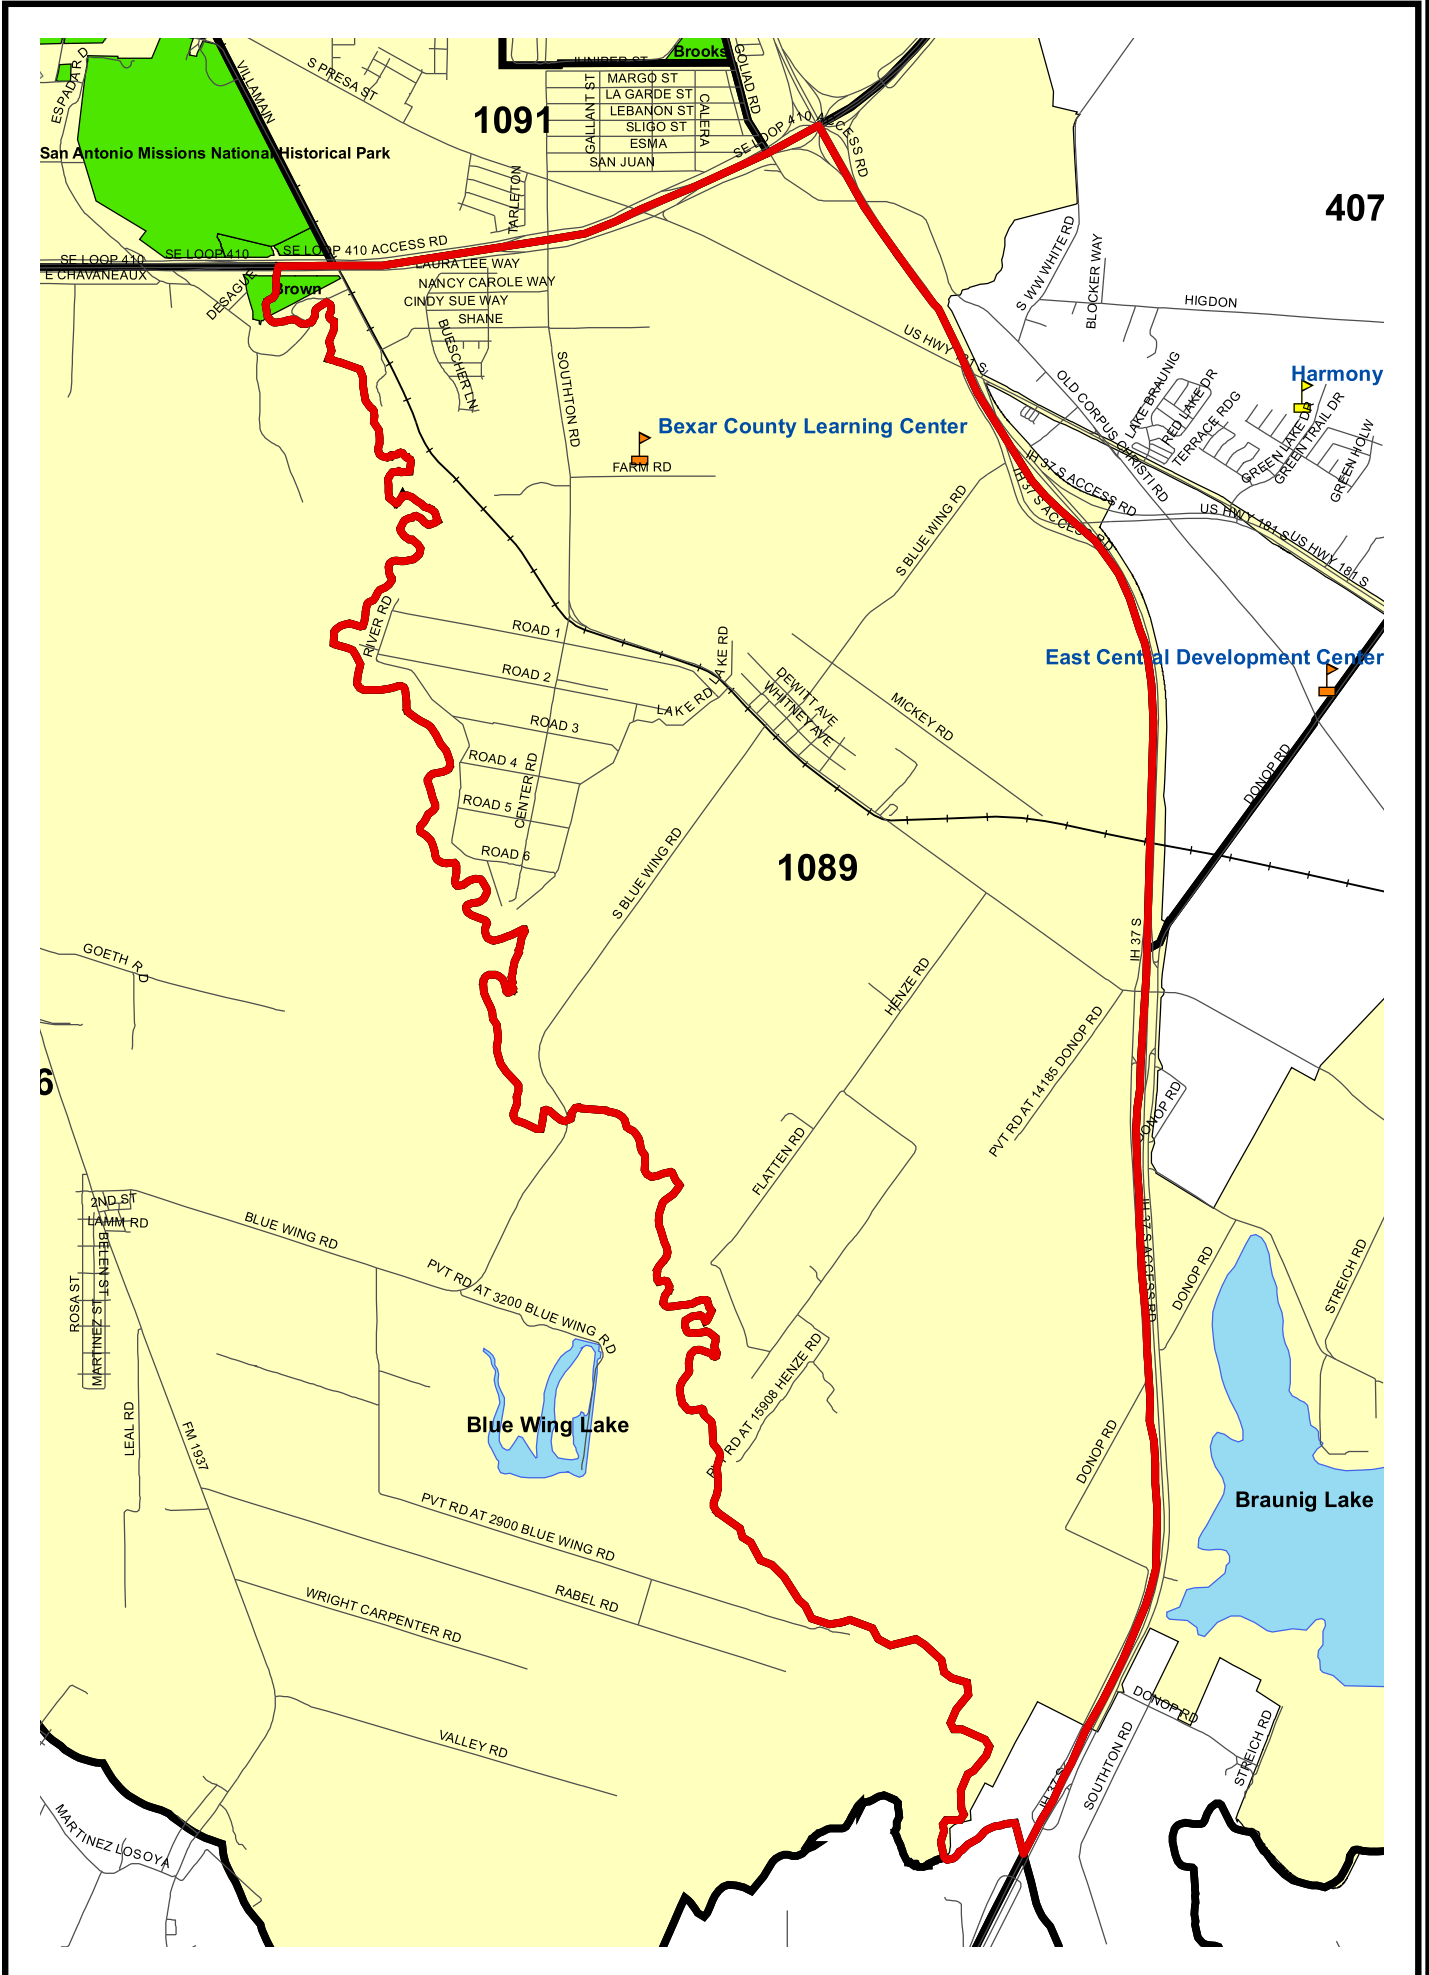

# Bexar County Voting Precinct 1089

Legend	
	City of San Antonio
	Streets
	Lakes
	Parks
	Railroads
	Voting Precincts
	Elem
	Mid
	Sr
	Universities

Prepared by the Elections Office  
 203 W. Nueva, Ste.3.61  
 San Antonio, Texas 78207