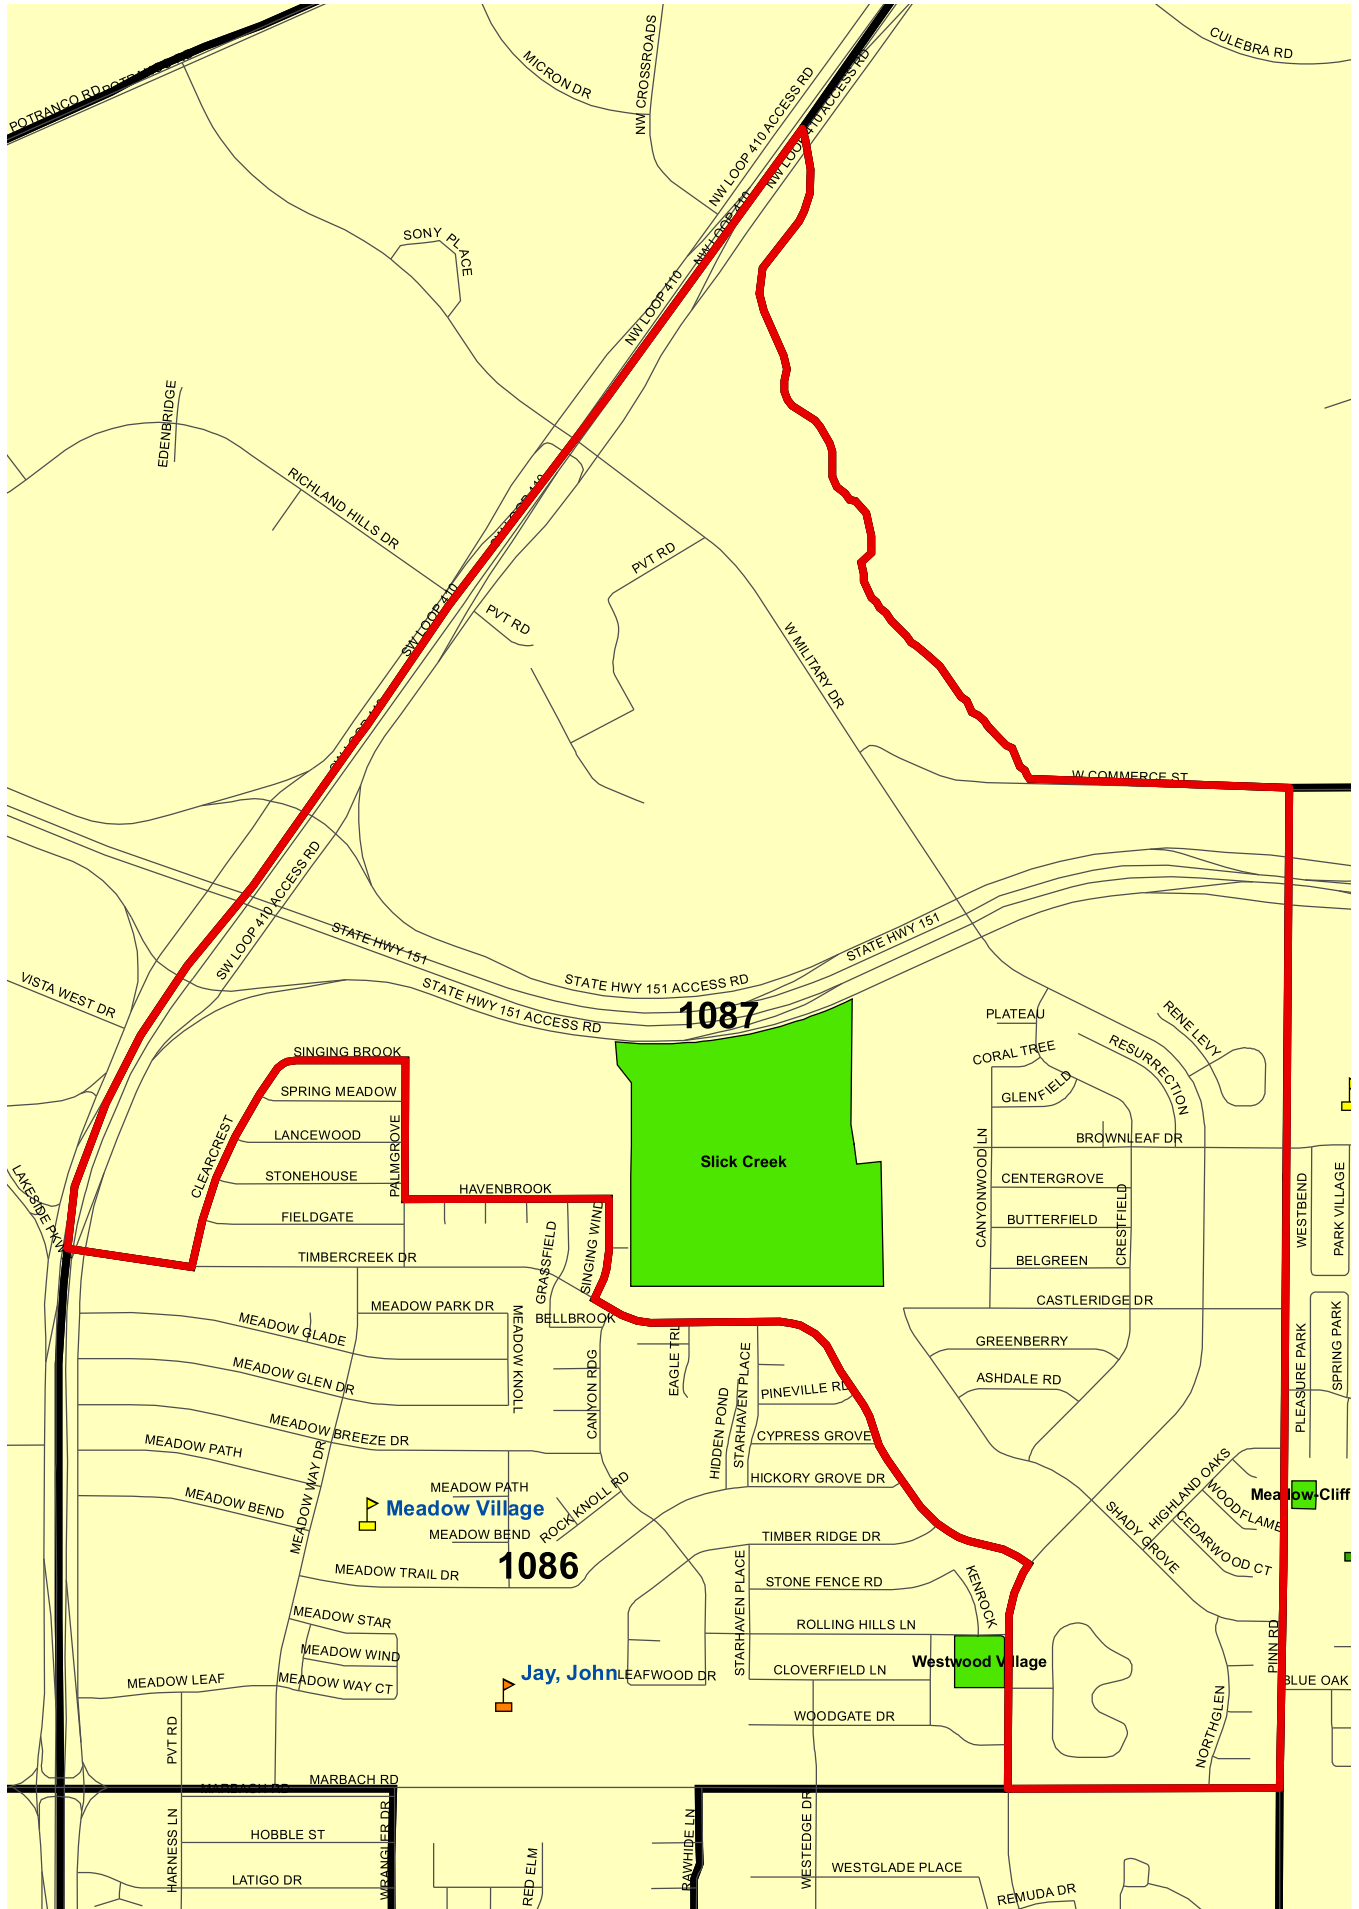

# Bexar County Voting Precinct 1087

Legend			
	City of San Antonio		Elem
	Streets		Mid
	Lakes		Sr
	Parks		Universities
	Railroads		
	Voting Precincts		

Prepared by the Elections Office  
 203 W. Nueva, Ste.3.61  
 San Antonio, Texas 78207