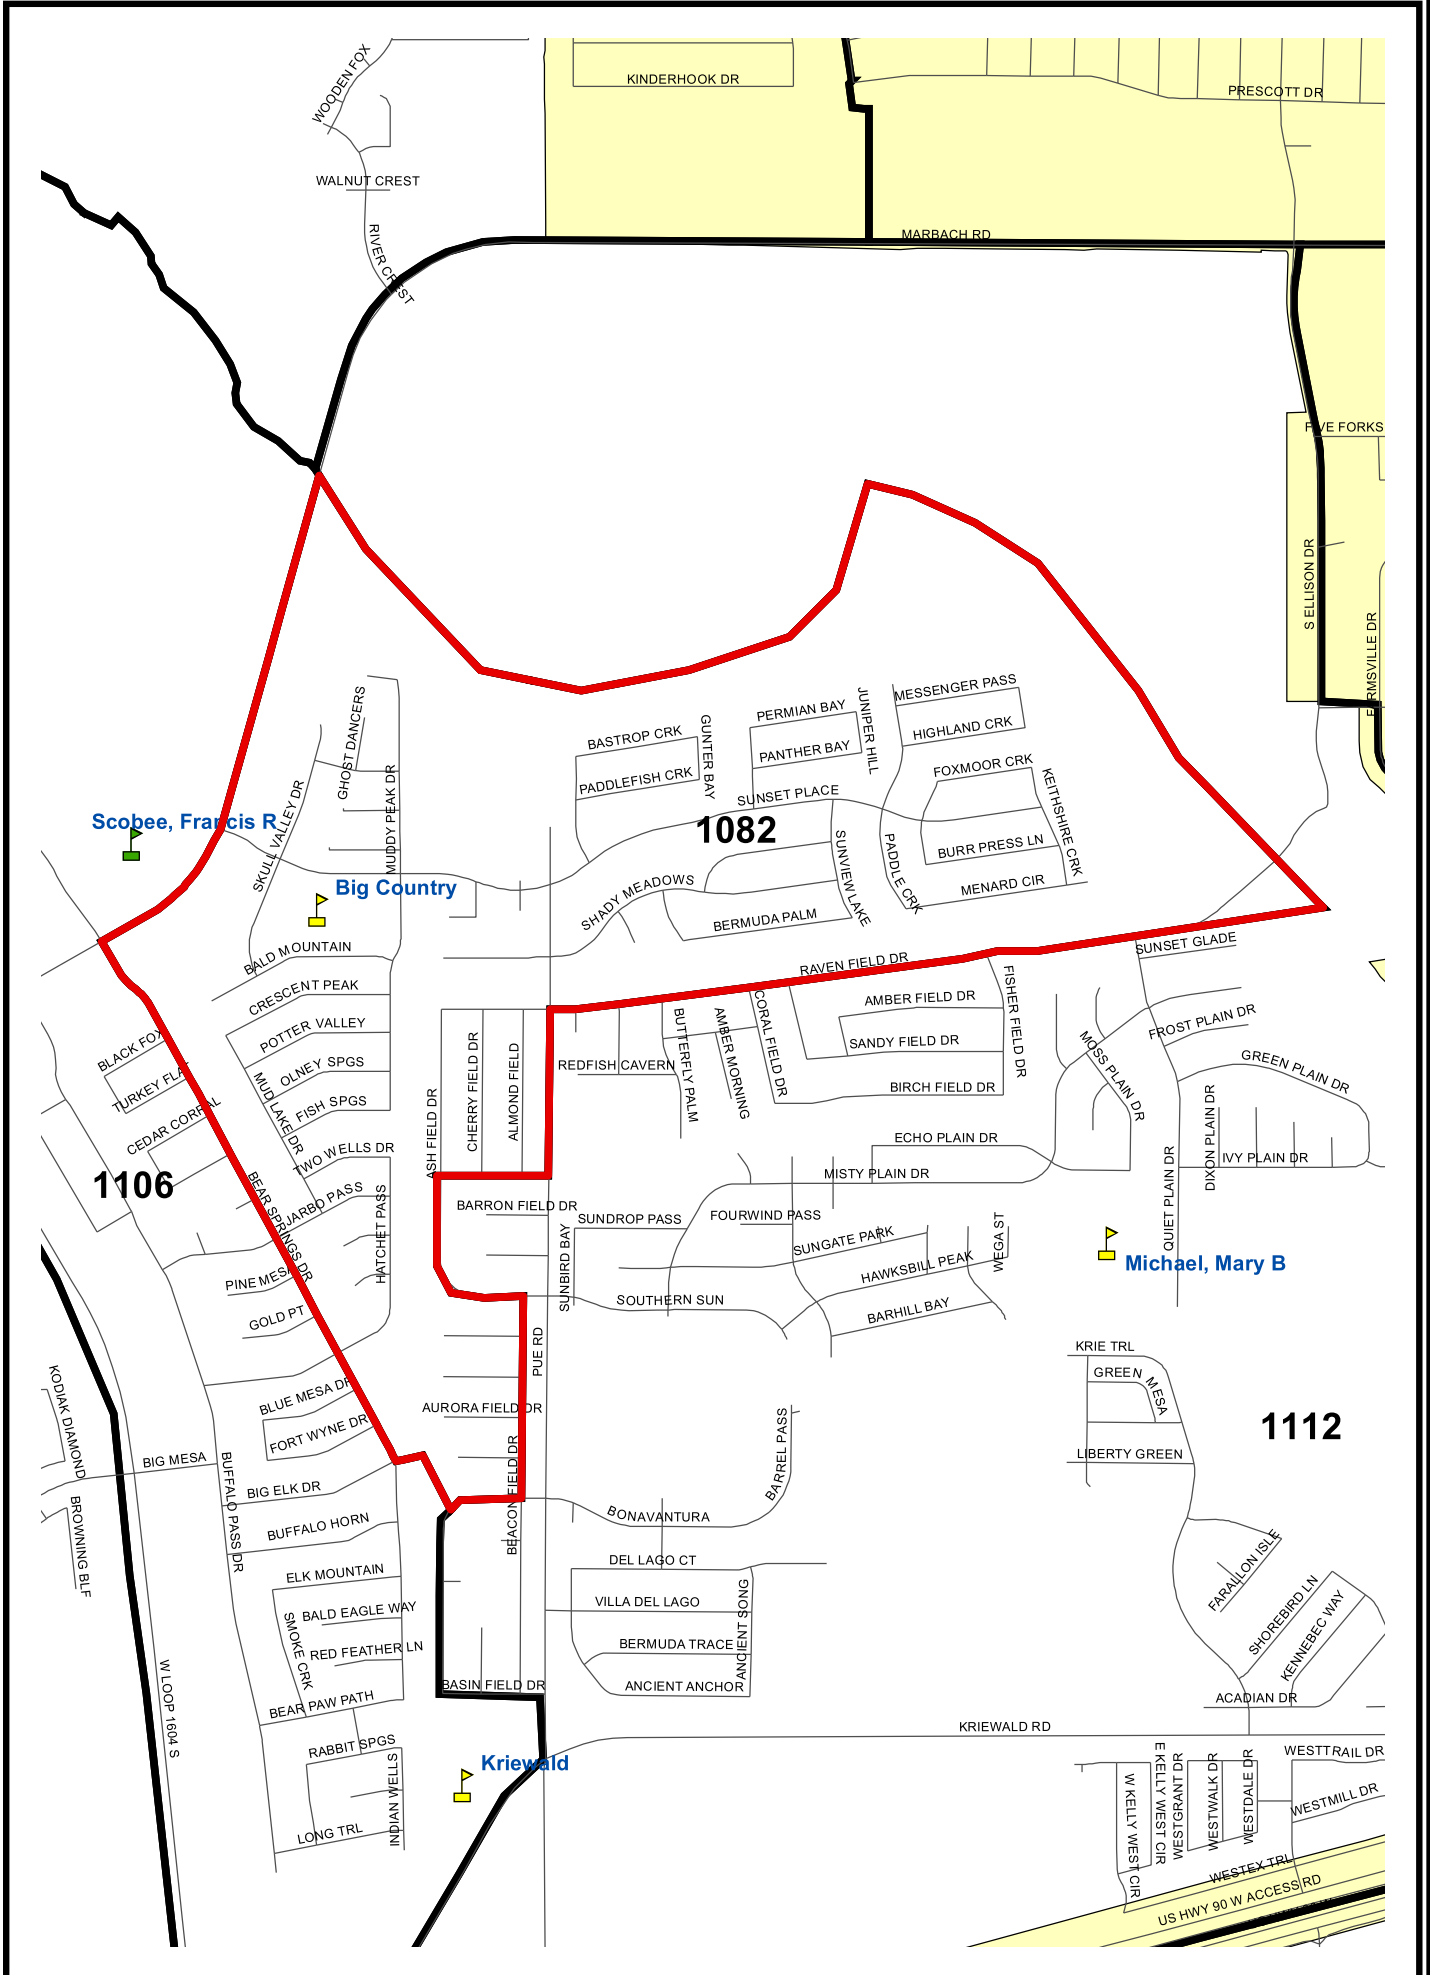

# Bexar County Voting Precinct 1082

Prepared by the Elections Office  
 203 W. Nueva, Ste.3.61  
 San Antonio, Texas 78207

Effective 01-01-06