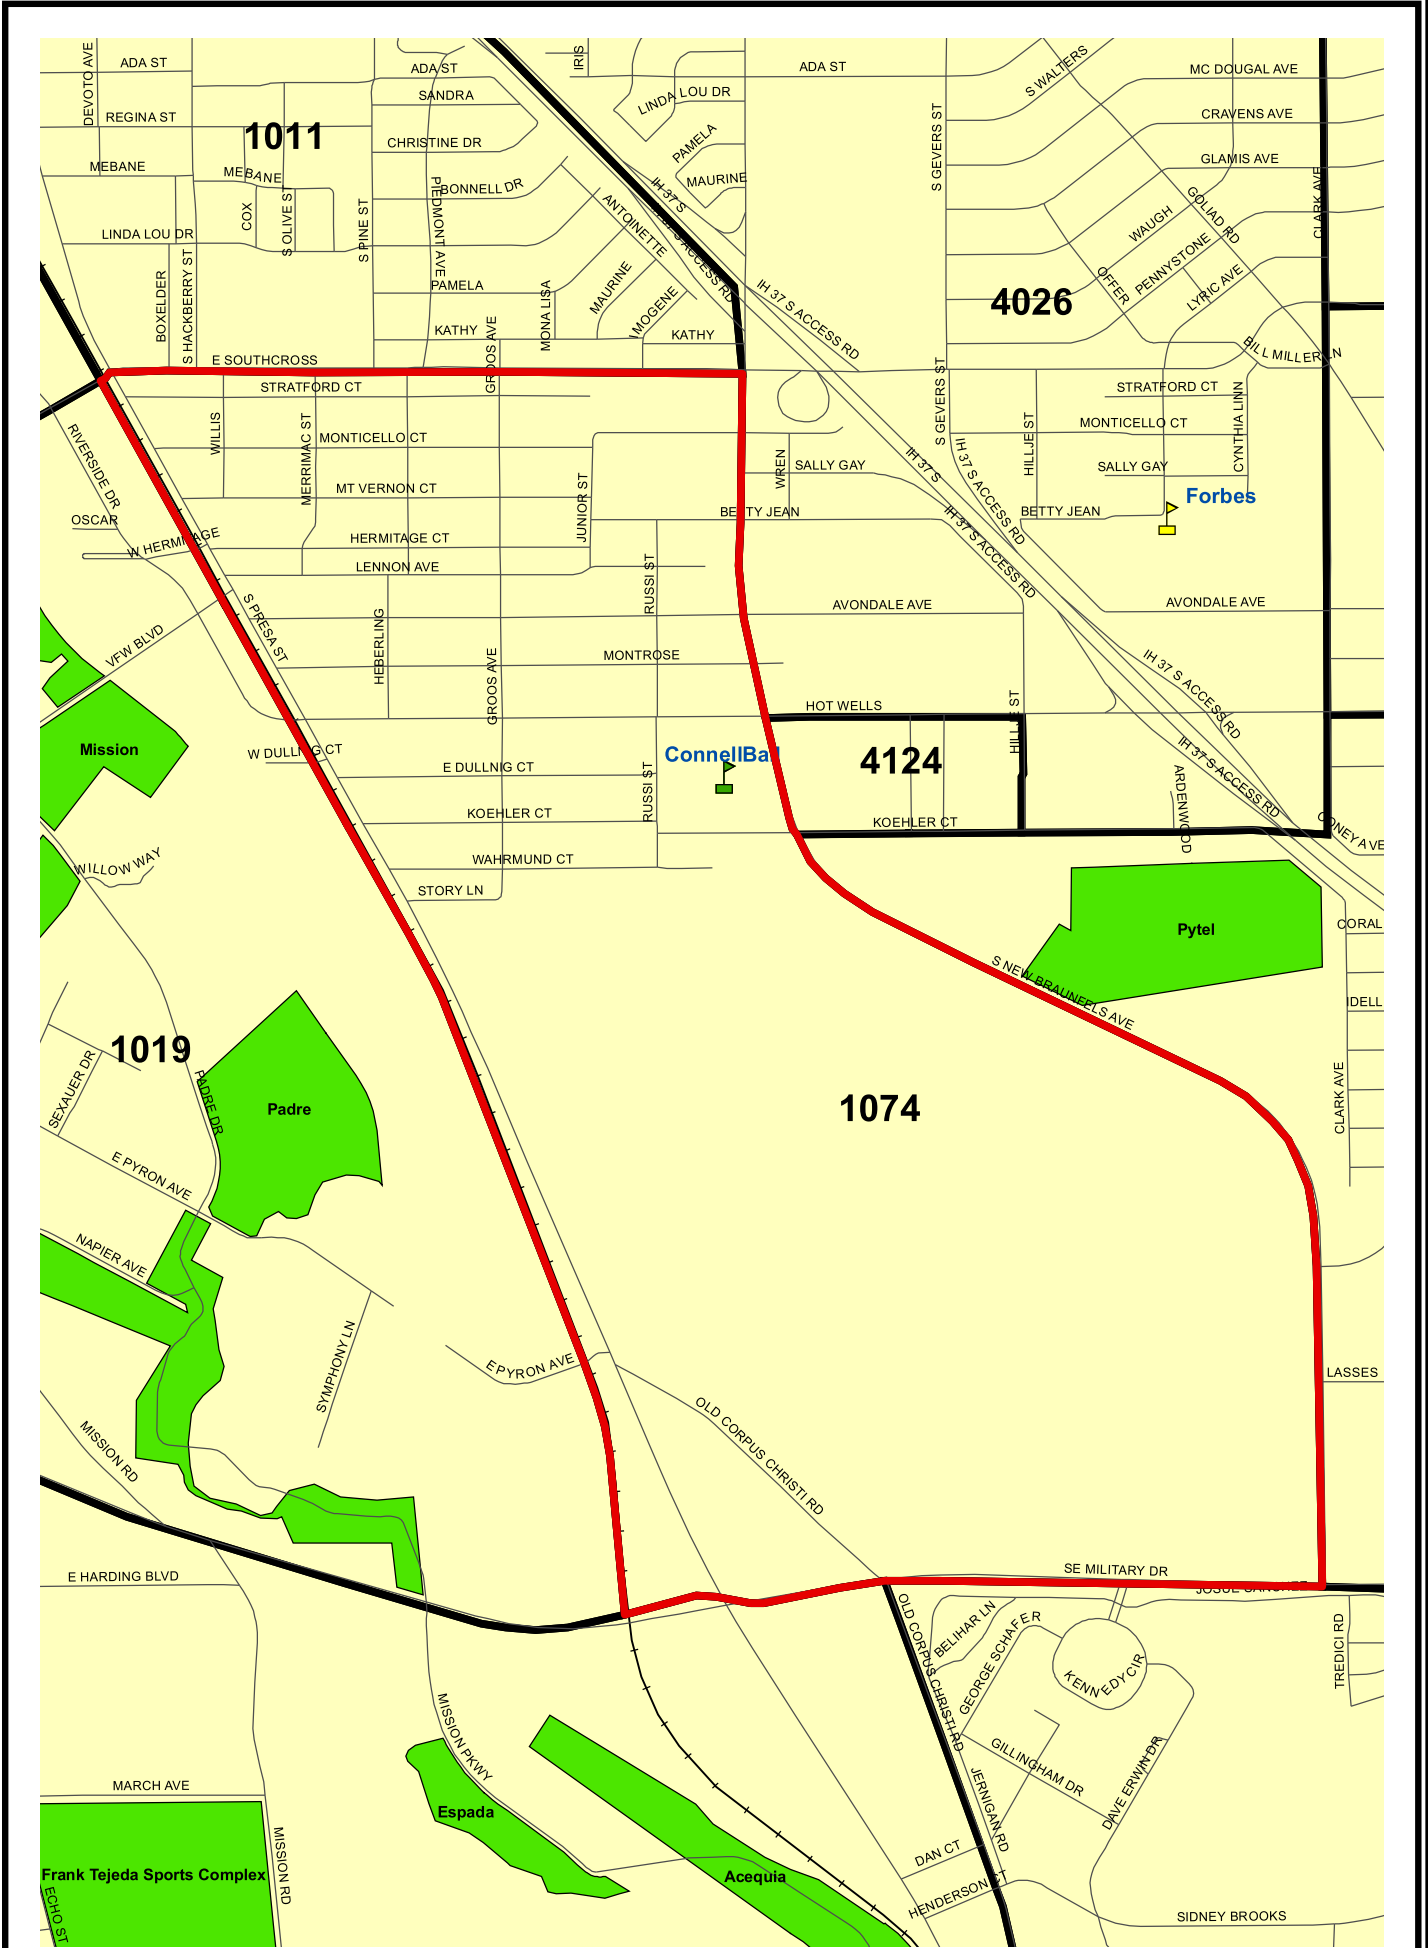

# Bexar County Voting Precinct 1074

Legend	
	City of San Antonio
	Streets
	Lakes
	Parks
	Railroads
	Voting Precincts
	Elem
	Mid
	Sr
	Universities

Prepared by the Elections Office  
203 W. Nueva, Ste.3.61  
San Antonio, Texas 78207