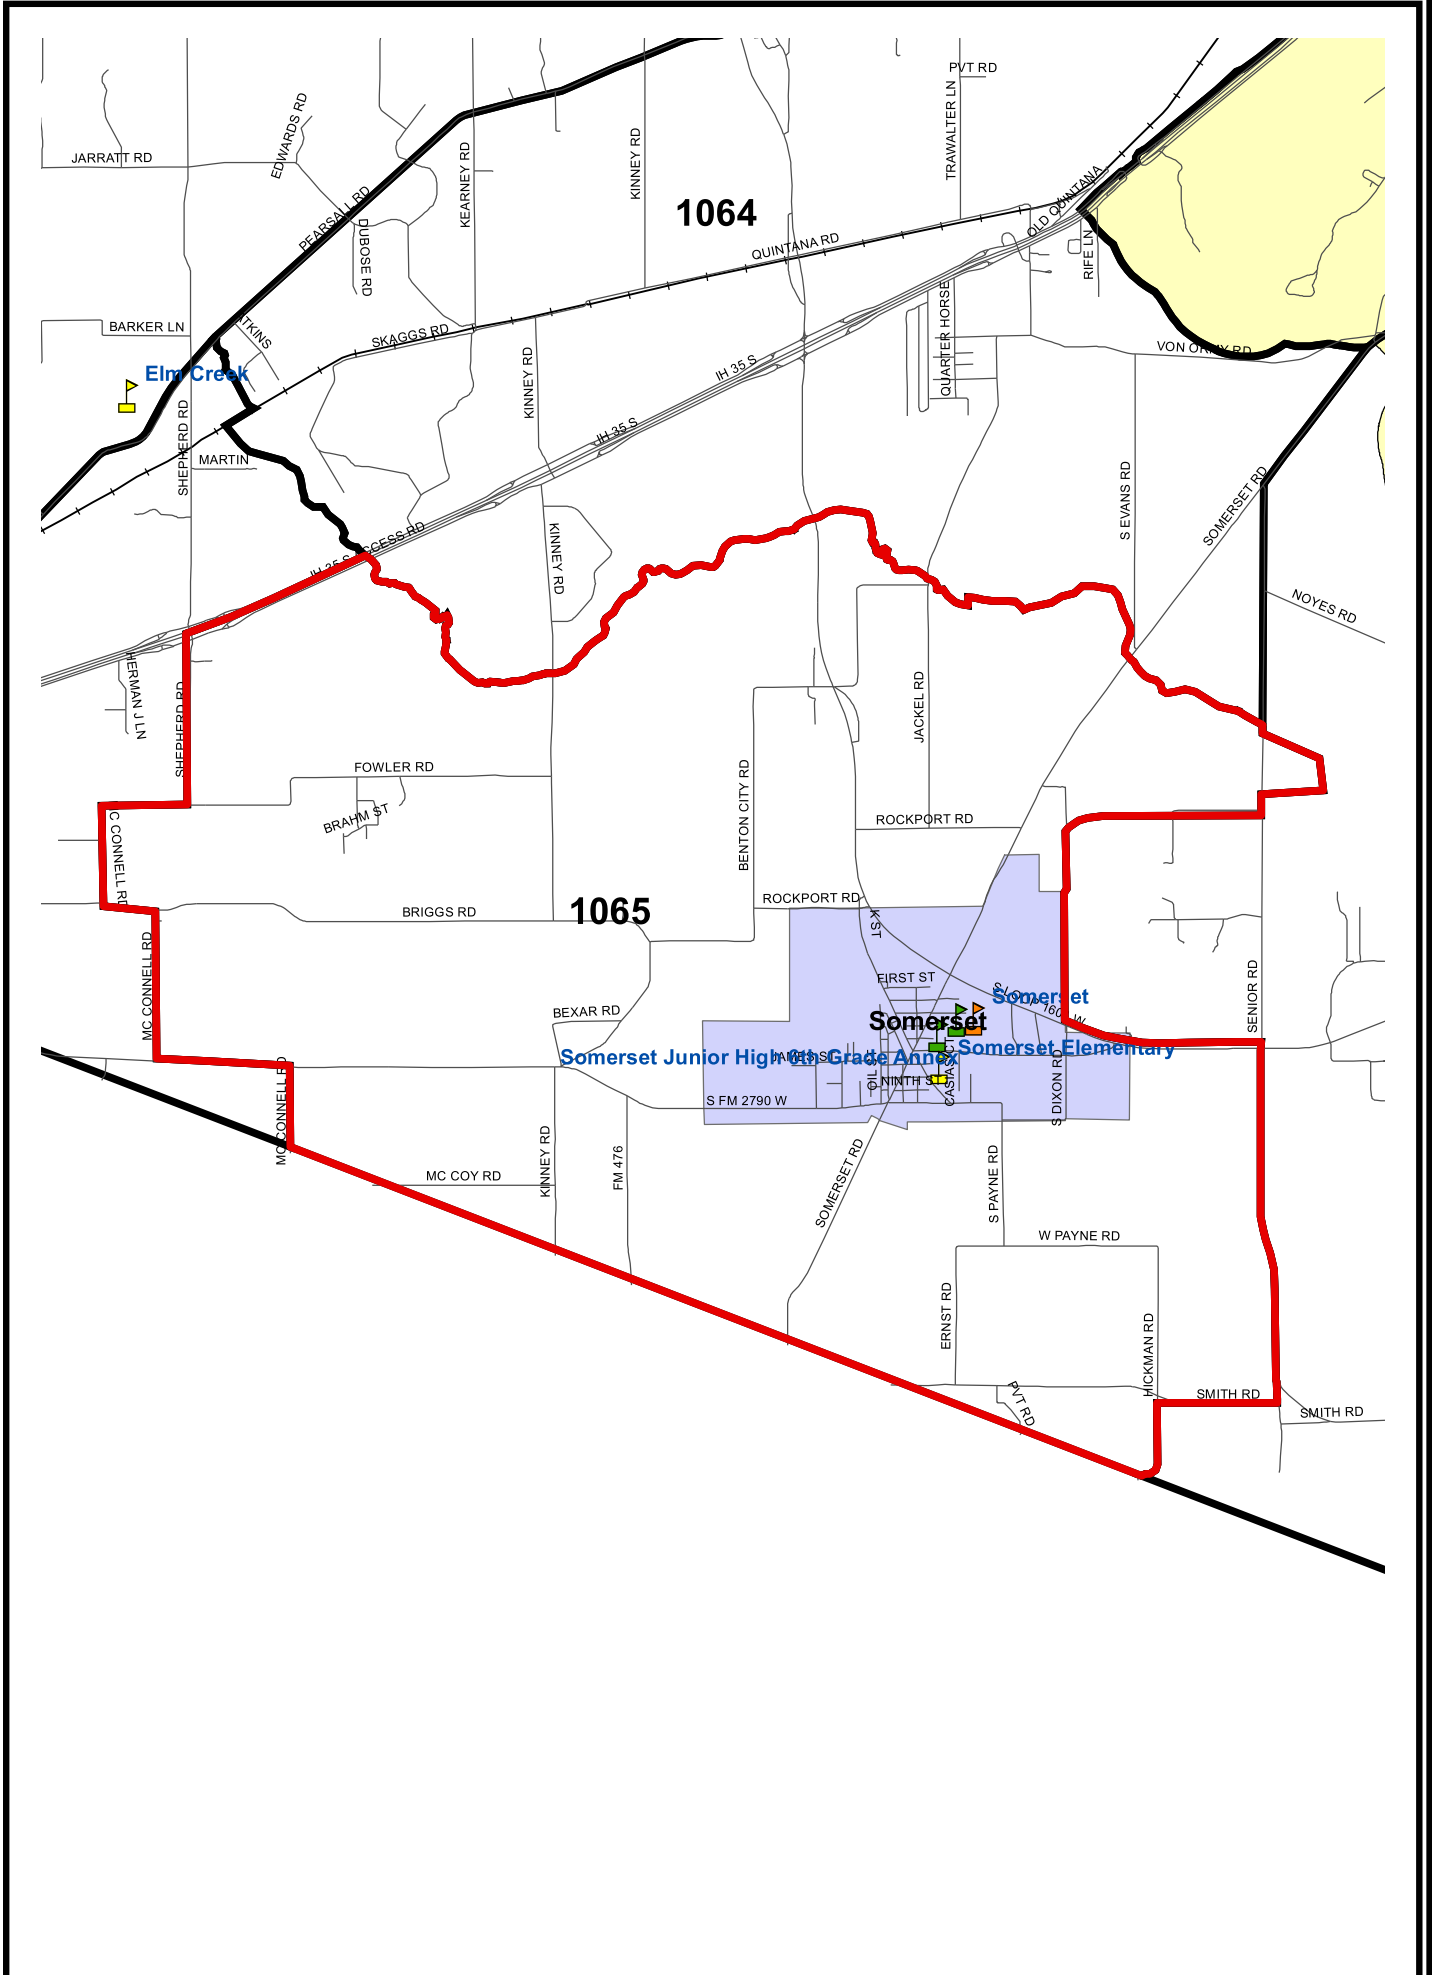

Bexar County Voting Precinct 1065

Legend	
	City of San Antonio
	Streets
	Lakes
	Parks
	Railroads
	Voting Precincts
	Elem
	Mid
	Sr
	Universities

Prepared by the Elections Office
 203 W. Nueva, Ste.3.61
 San Antonio, Texas 78207