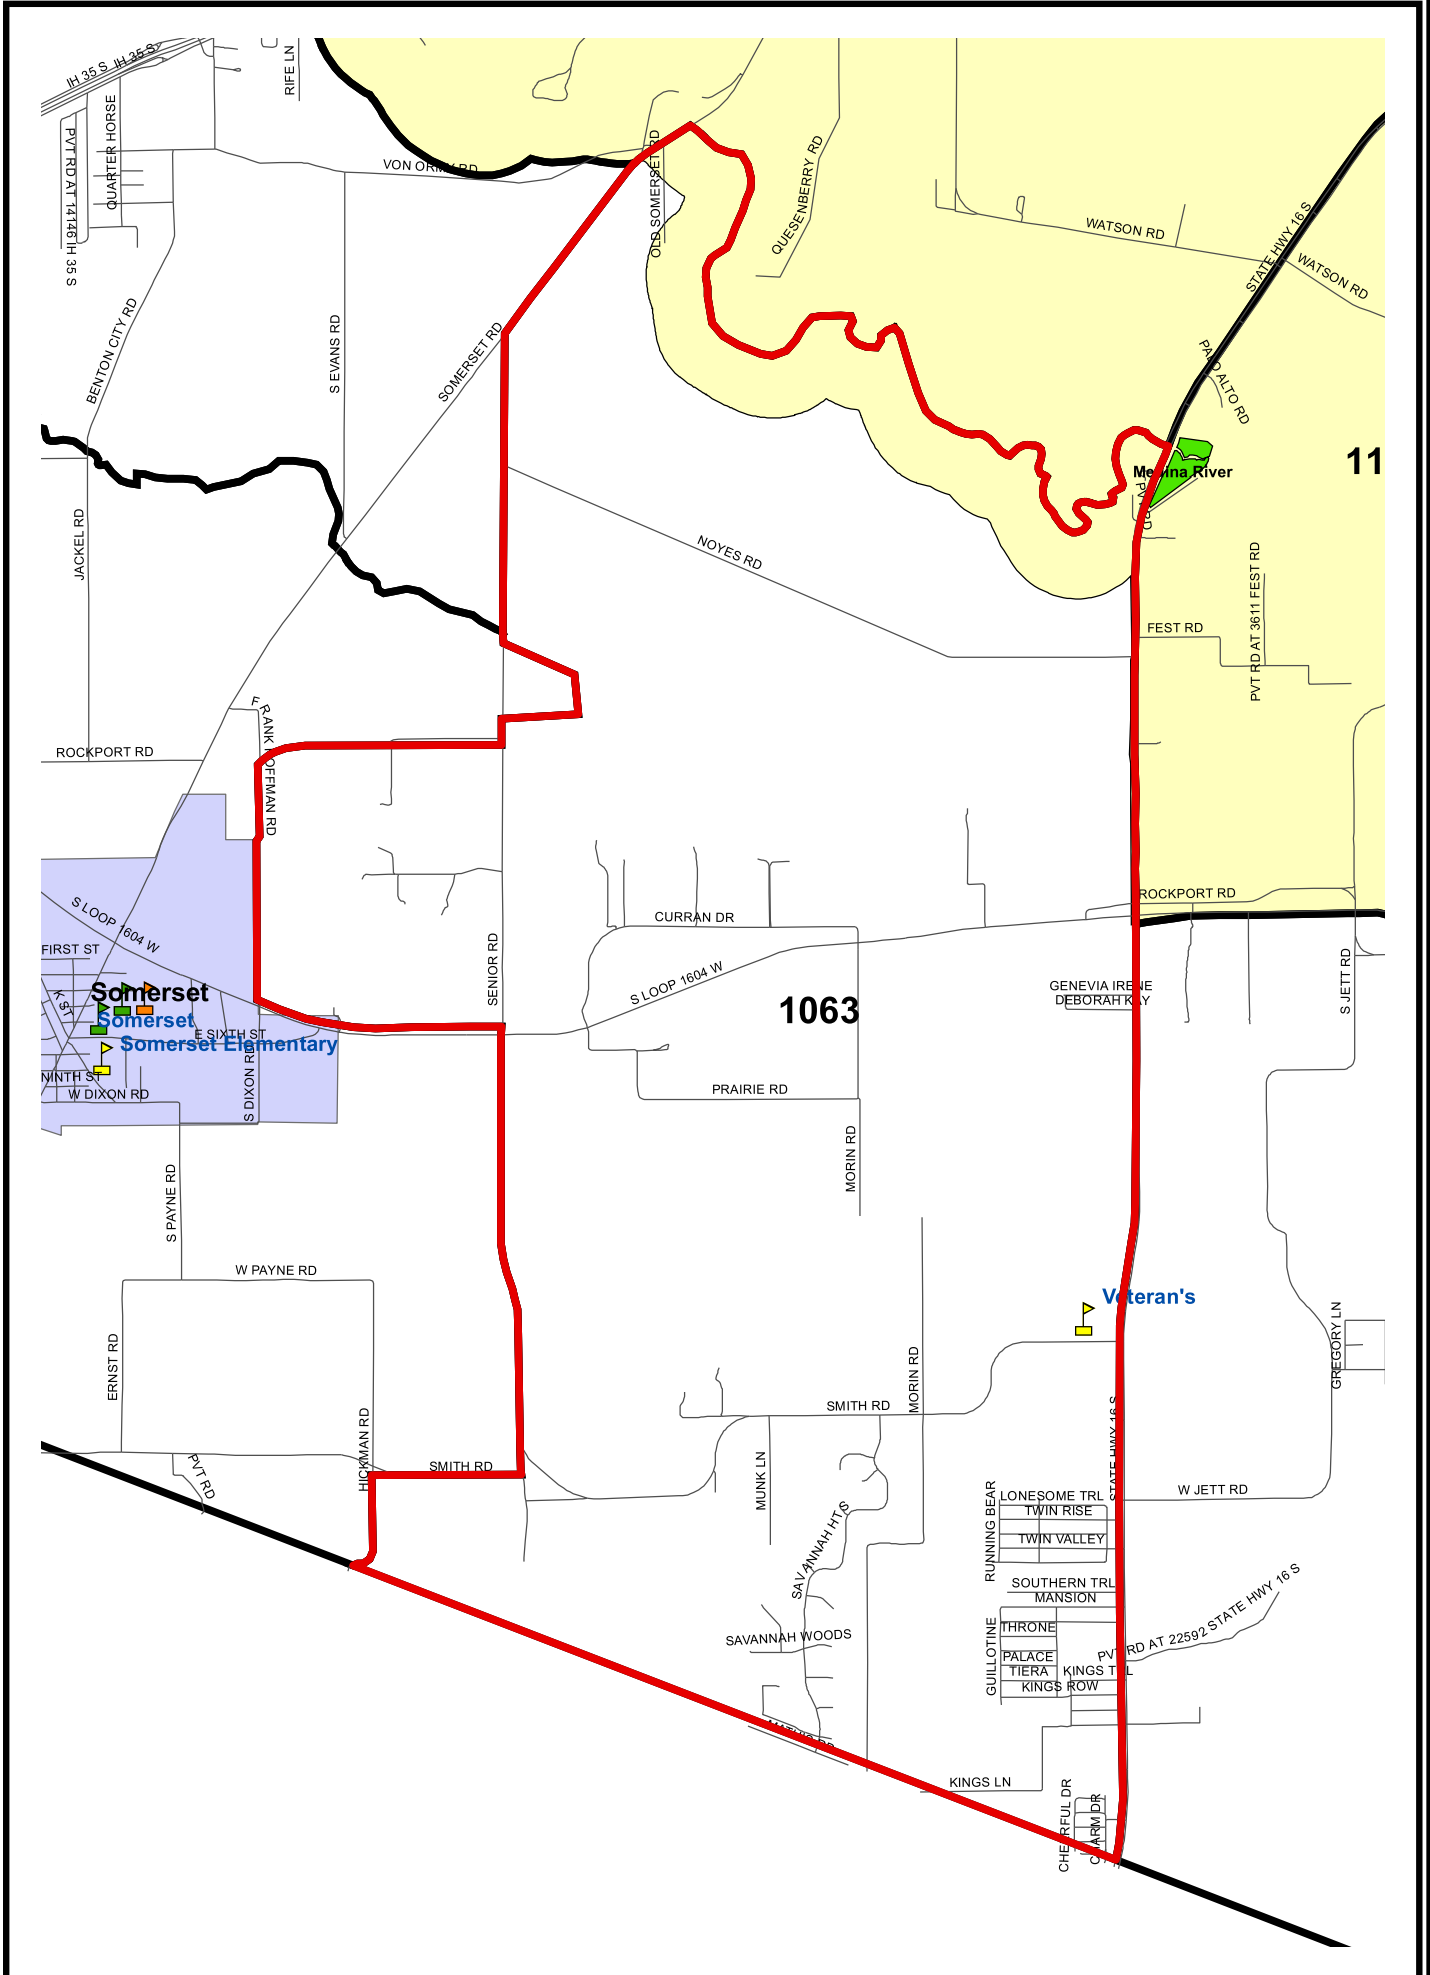

Bexar County Voting Precinct 1063

Legend	
	City of San Antonio
	Streets
	Lakes
	Parks
	Railroads
	Voting Precincts
	Elem
	Mid
	Sr
	Universities

Prepared by the Elections Office
203 W. Nueva, Ste.3.61
San Antonio, Texas 78207