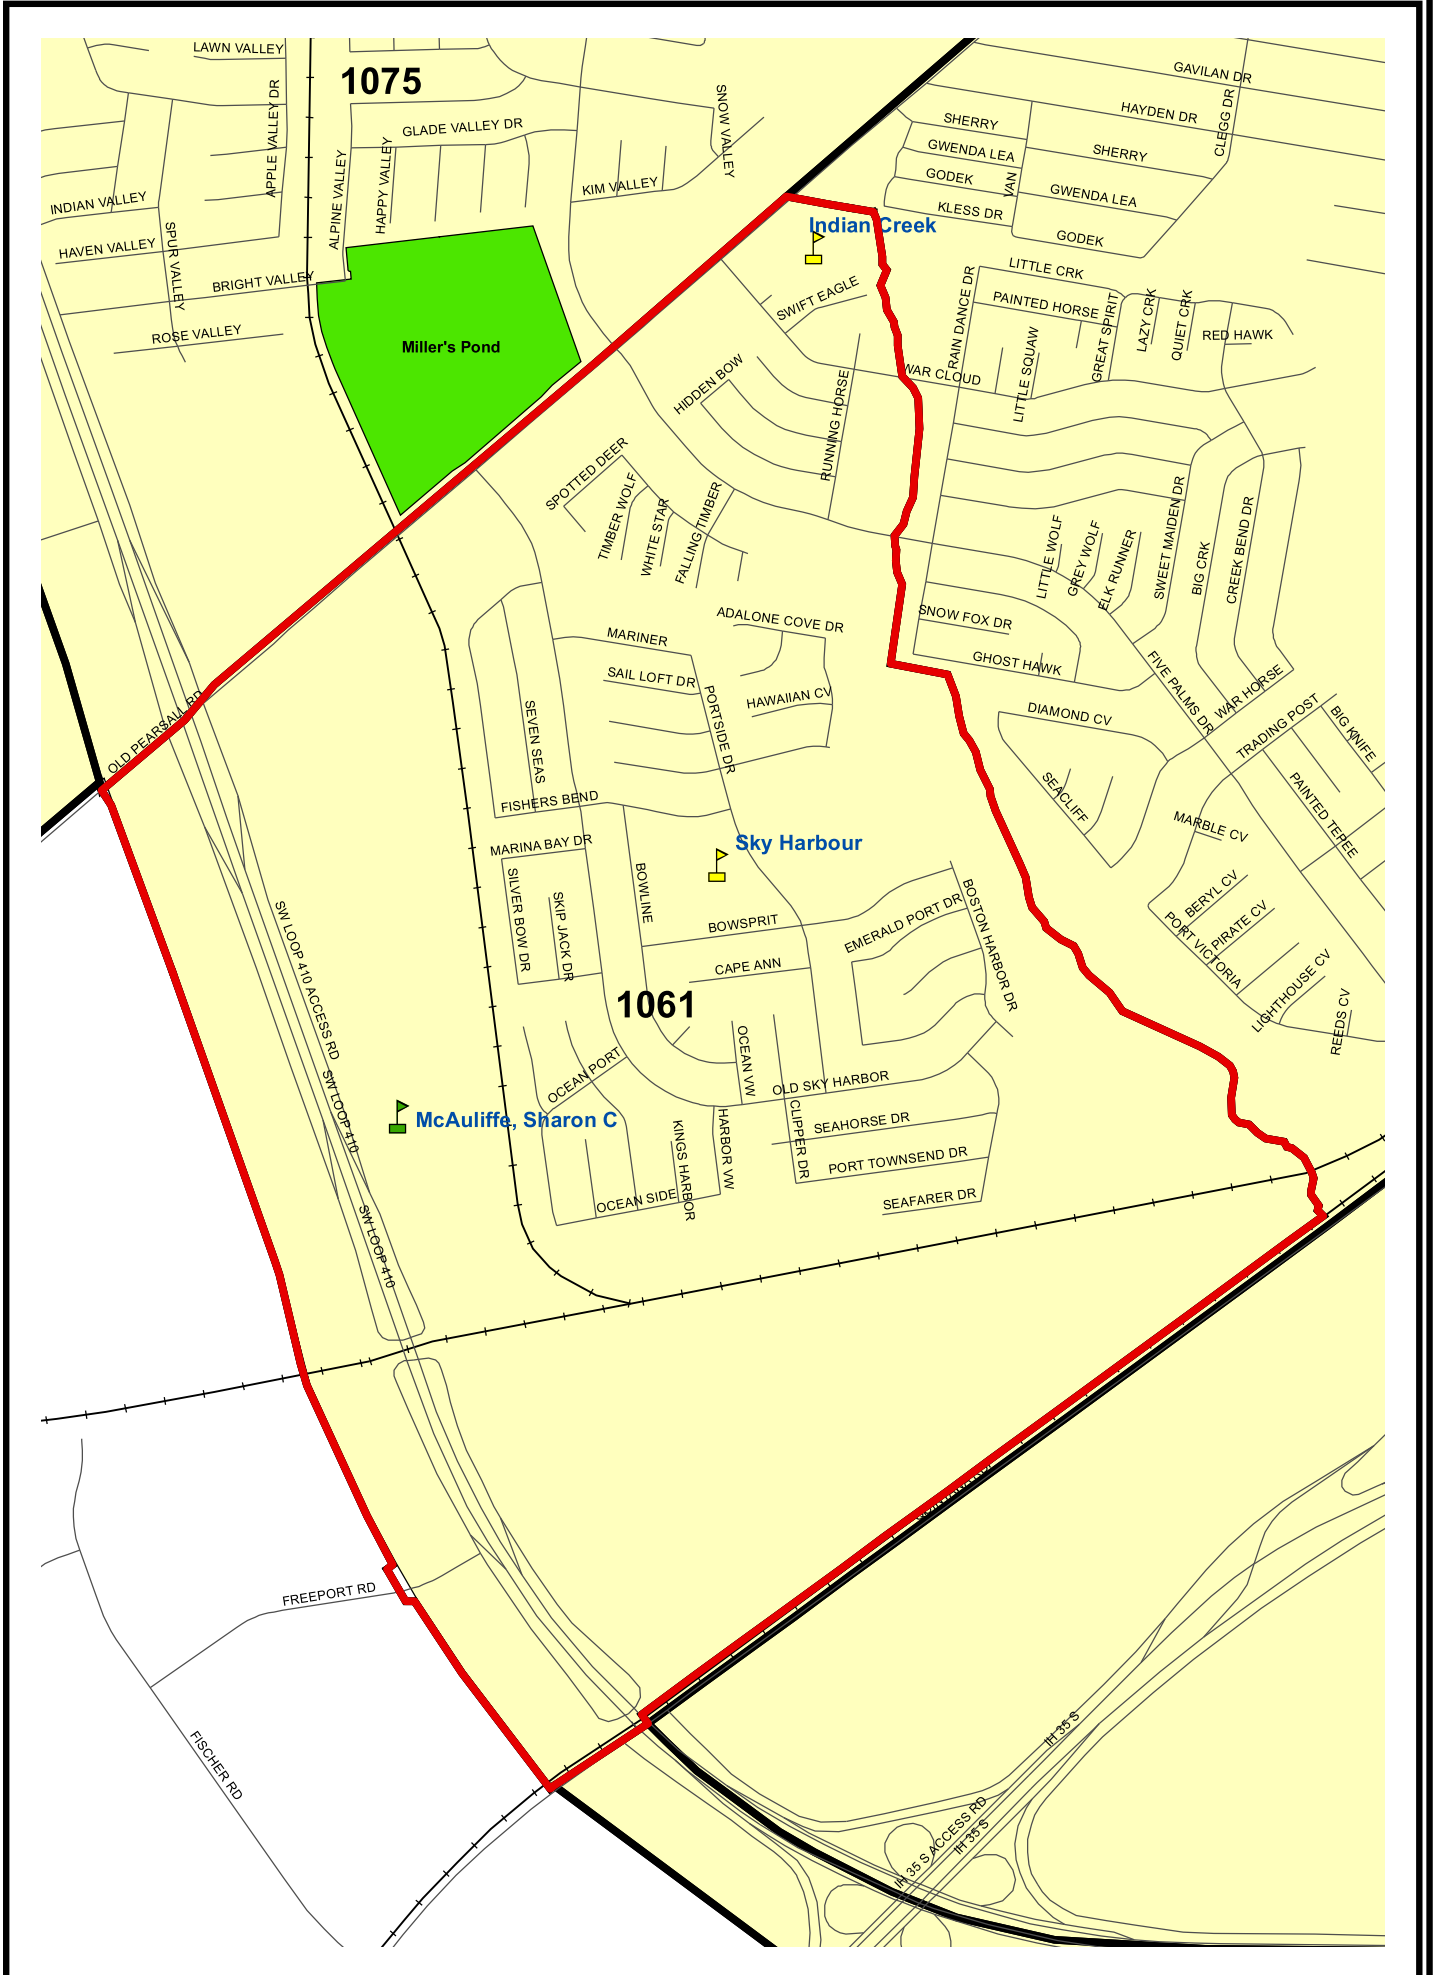

Bexar County Voting Precinct 1061

Legend	
	City of San Antonio
	Streets
	Lakes
	Parks
	Railroads
	Voting Precincts
	Elem
	Mid
	Sr
	Universities

Prepared by the Elections Office
203 W. Nueva, Ste.3.61
San Antonio, Texas 78207