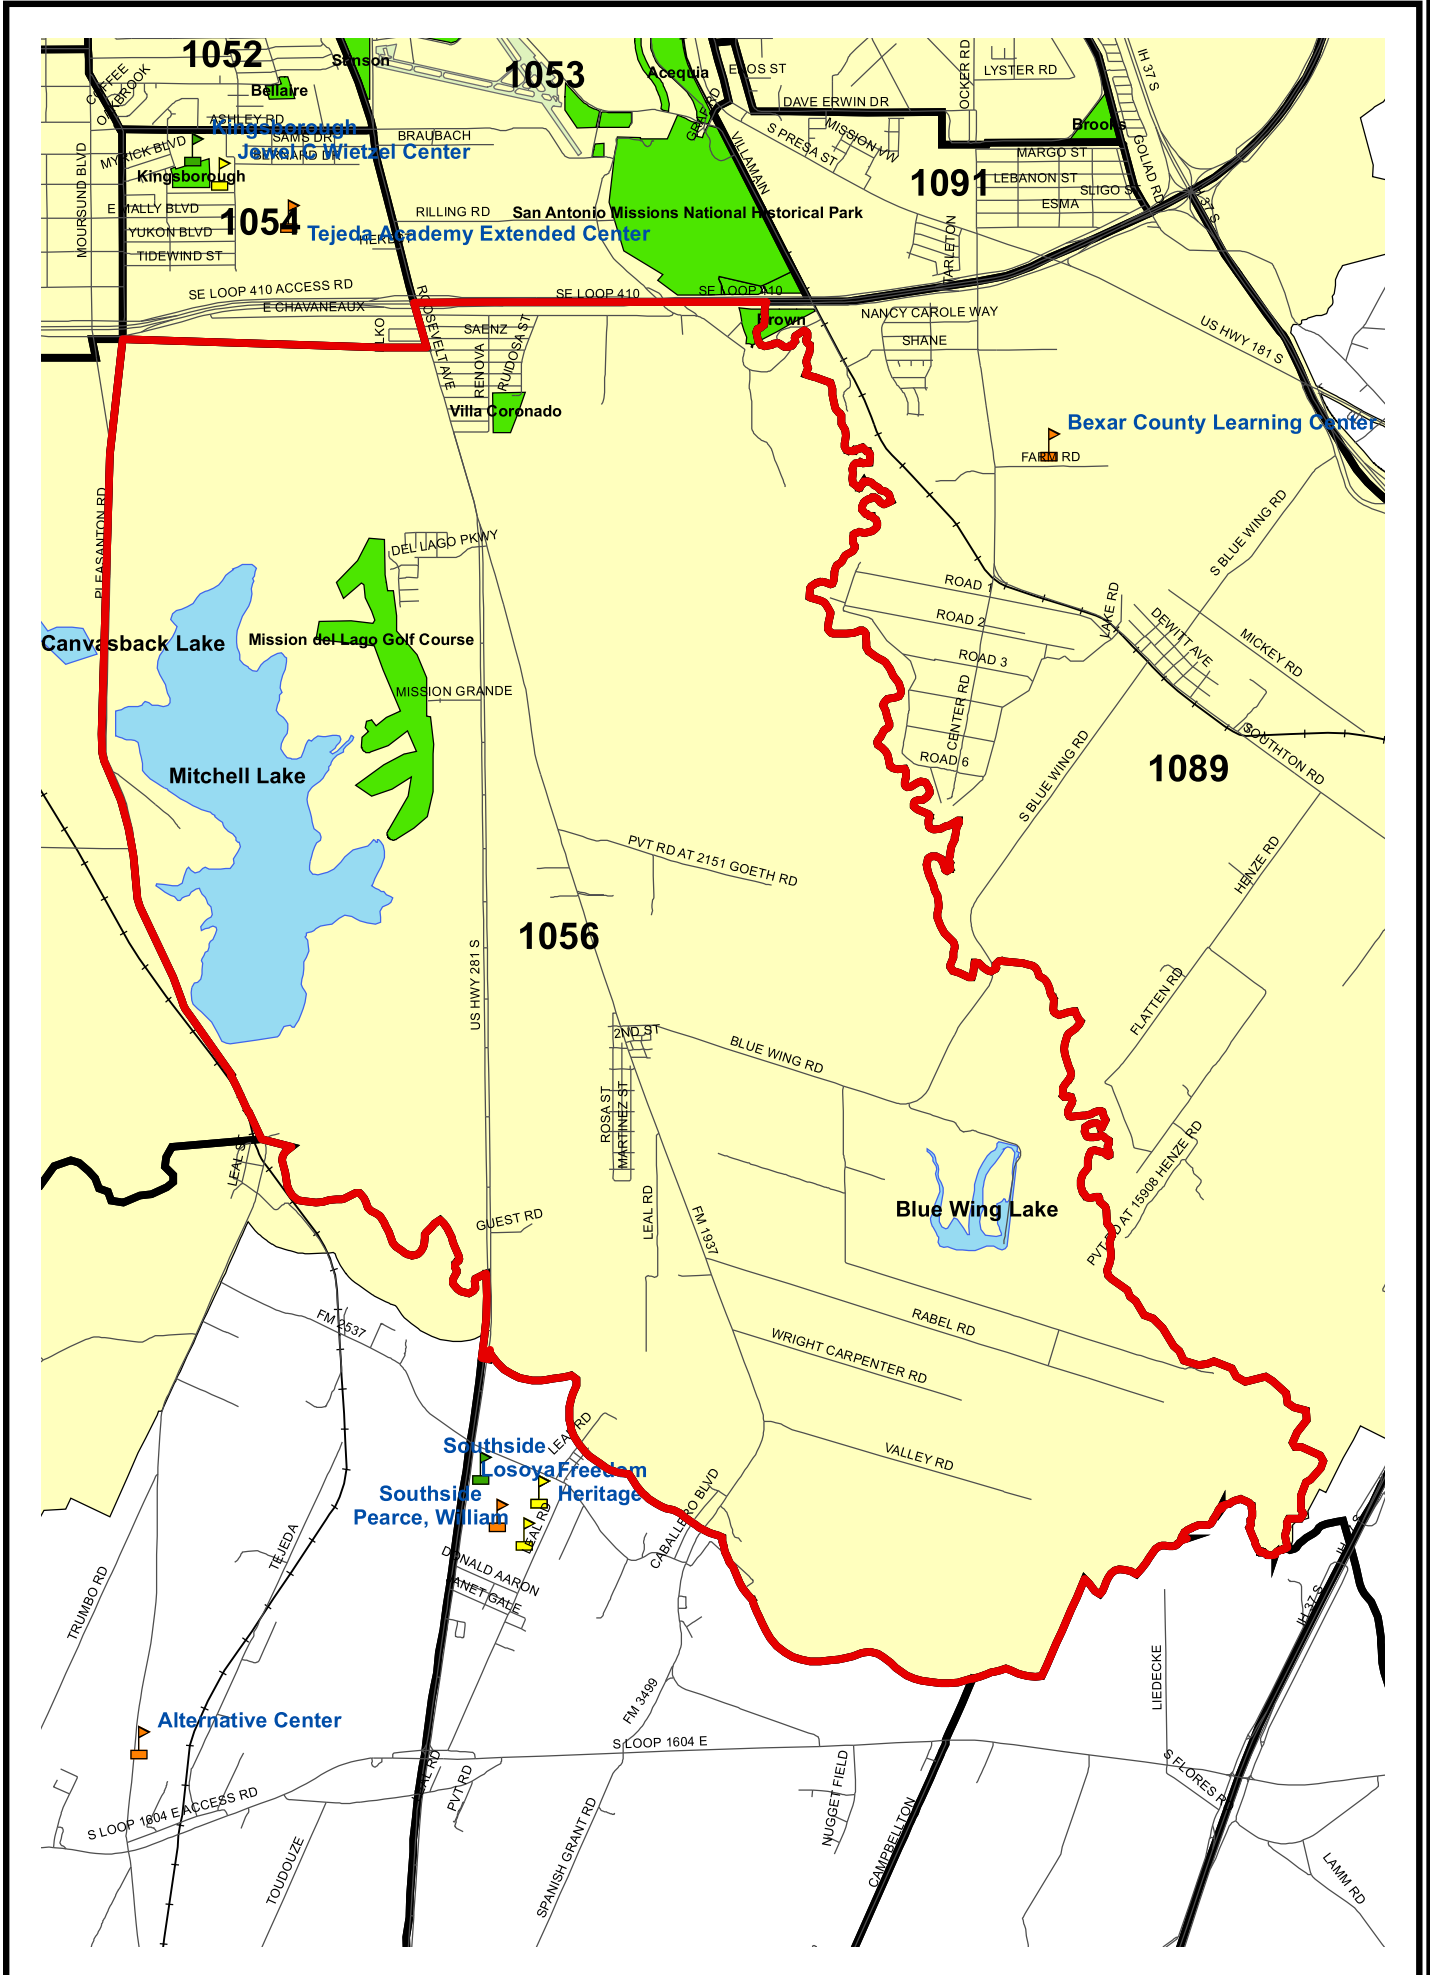

Bexar County Voting Precinct 1056

Legend	
	City of San Antonio
	Streets
	Lakes
	Parks
	Railroads
	Voting Precincts
	Elem
	Mid
	Sr
	Universities

Prepared by the Elections Office
 203 W. Nueva, Ste.3.61
 San Antonio, Texas 78207