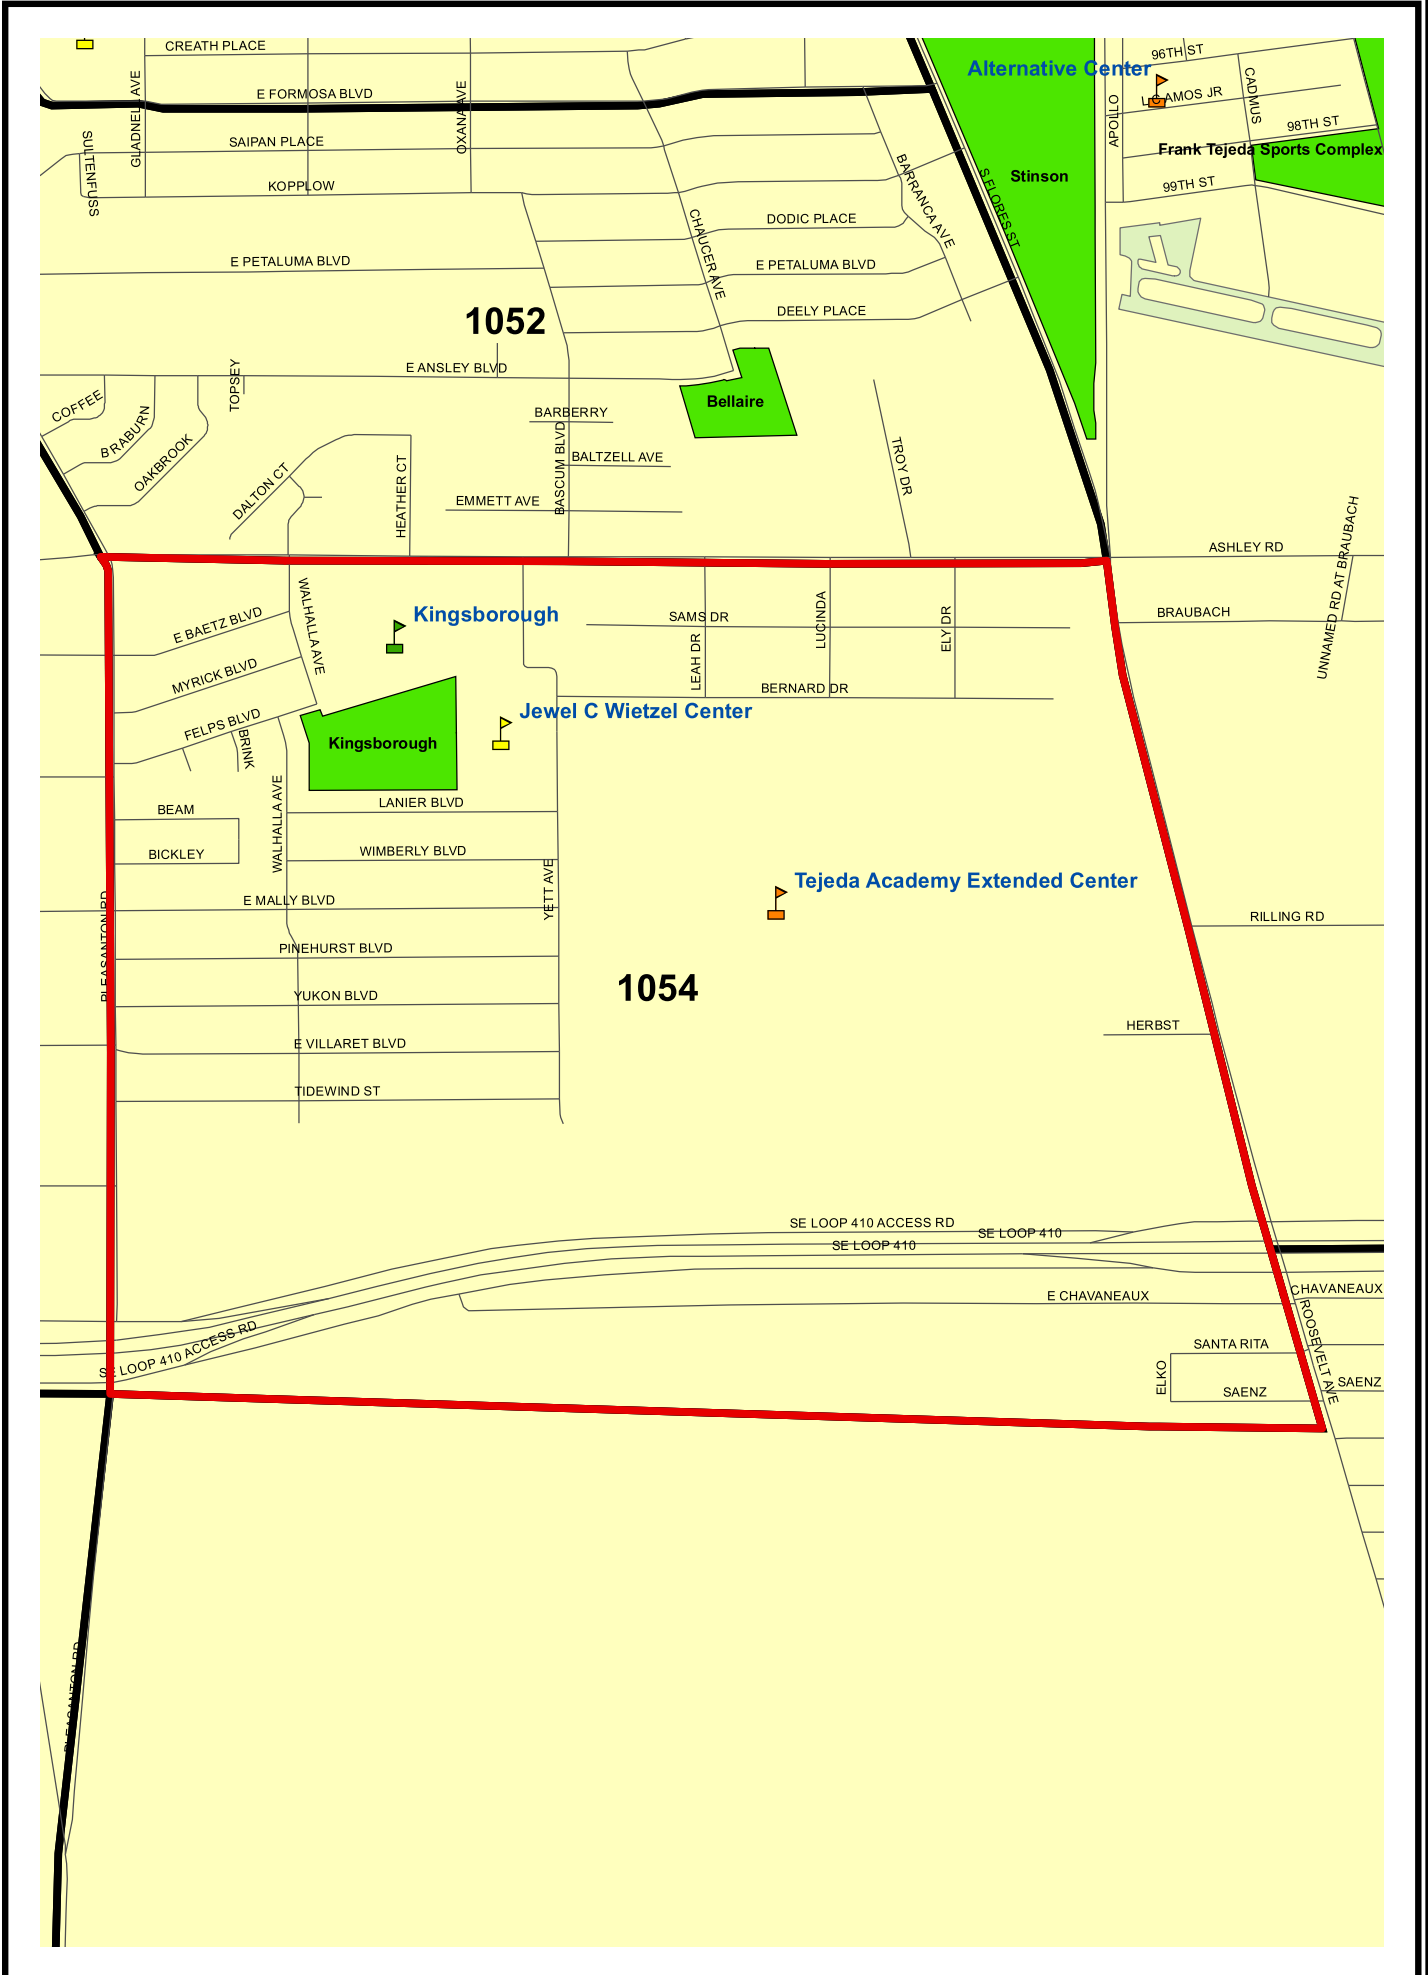

Bexar County Voting Precinct 1054

Legend	
	City of San Antonio
	Streets
	Lakes
	Parks
	Railroads
	Voting Precincts
	Elem
	Mid
	Sr
	Universities

Prepared by the Elections Office
203 W. Nueva, Ste.3.61
San Antonio, Texas 78207