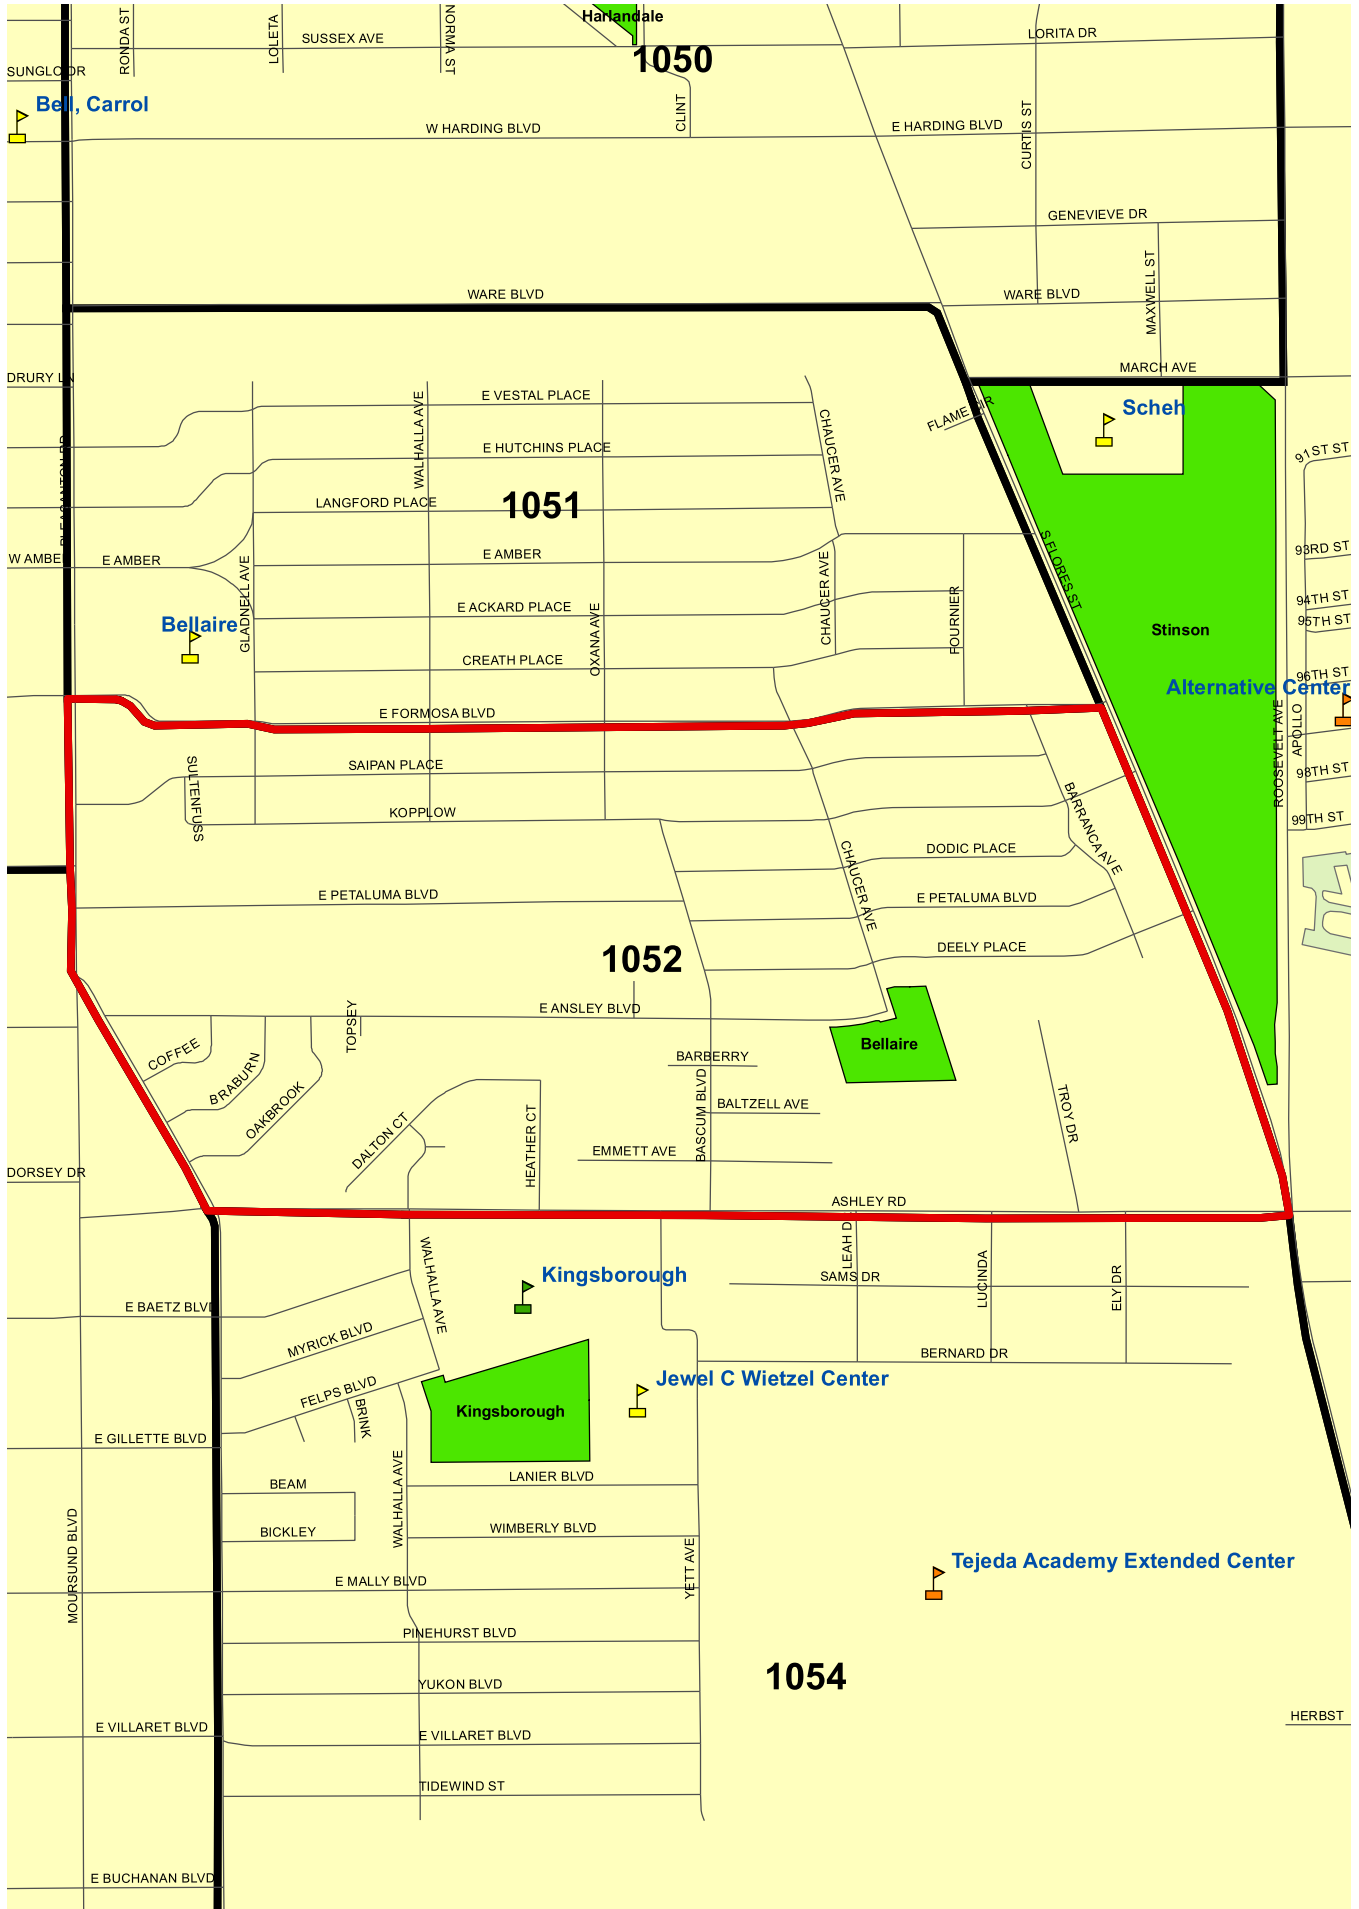

Bexar County Voting Precinct 1052

Legend	
	City of San Antonio
	Streets
	Lakes
	Parks
	Voting Precincts
	Elem
	Mid
	Sr
	Universities

Prepared by the Elections Office
 203 W. Nueva, Ste.3.61
 San Antonio, Texas 78207