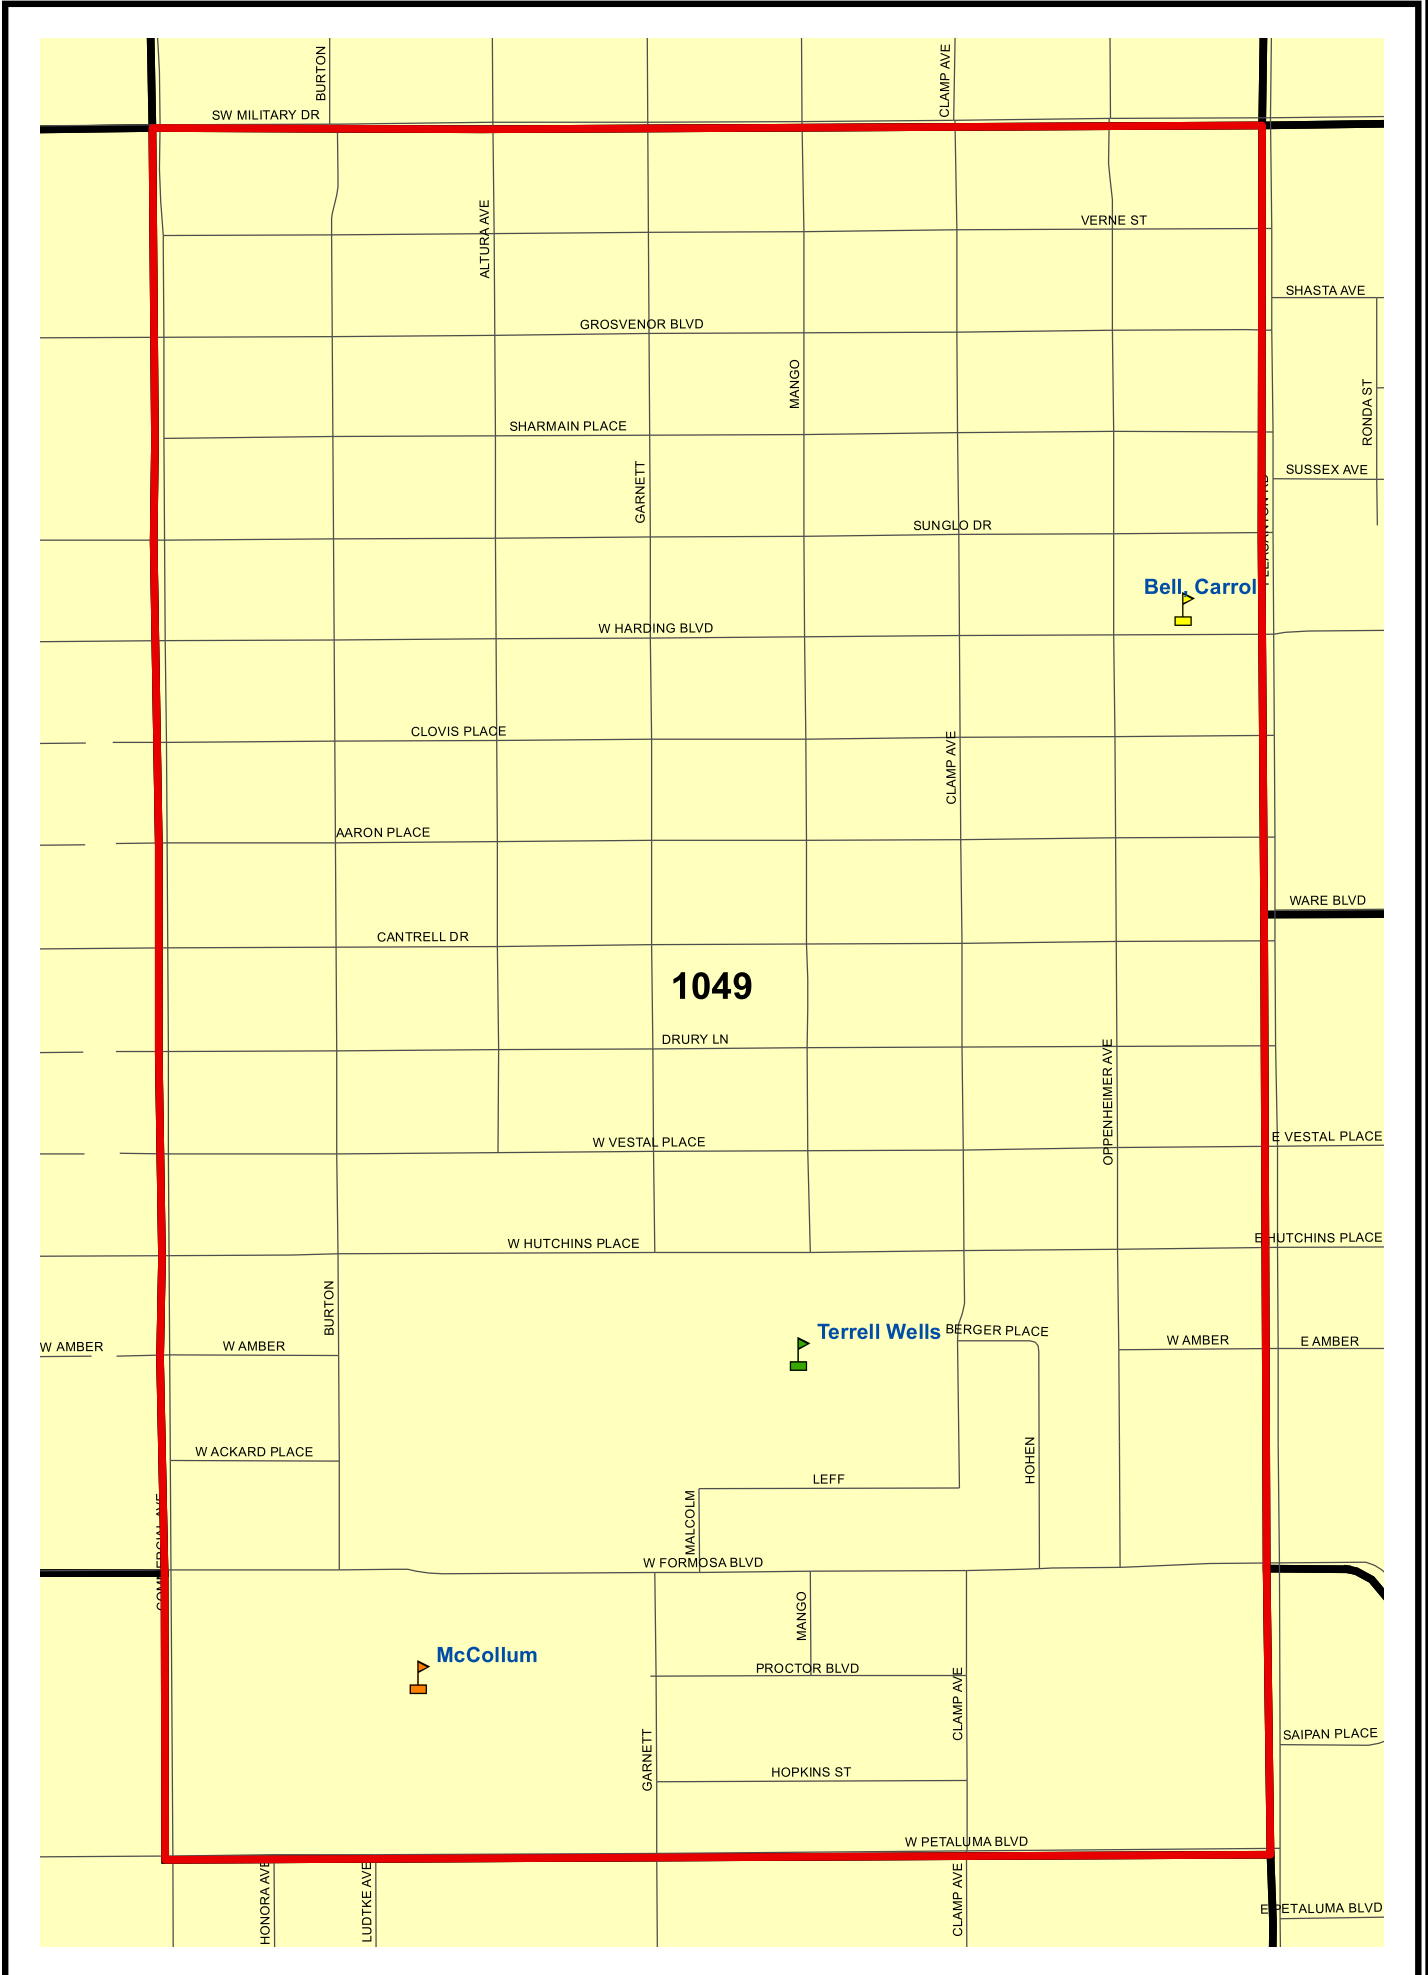

Bexar County Voting Precinct 1049

Legend	
	City of San Antonio
	Streets
	Lakes
	Parks
	Railroads
	Voting Precincts
	Elem
	Mid
	Sr
	Universities

Prepared by the Elections Office
 203 W. Nueva, Ste.3.61
 San Antonio, Texas 78207