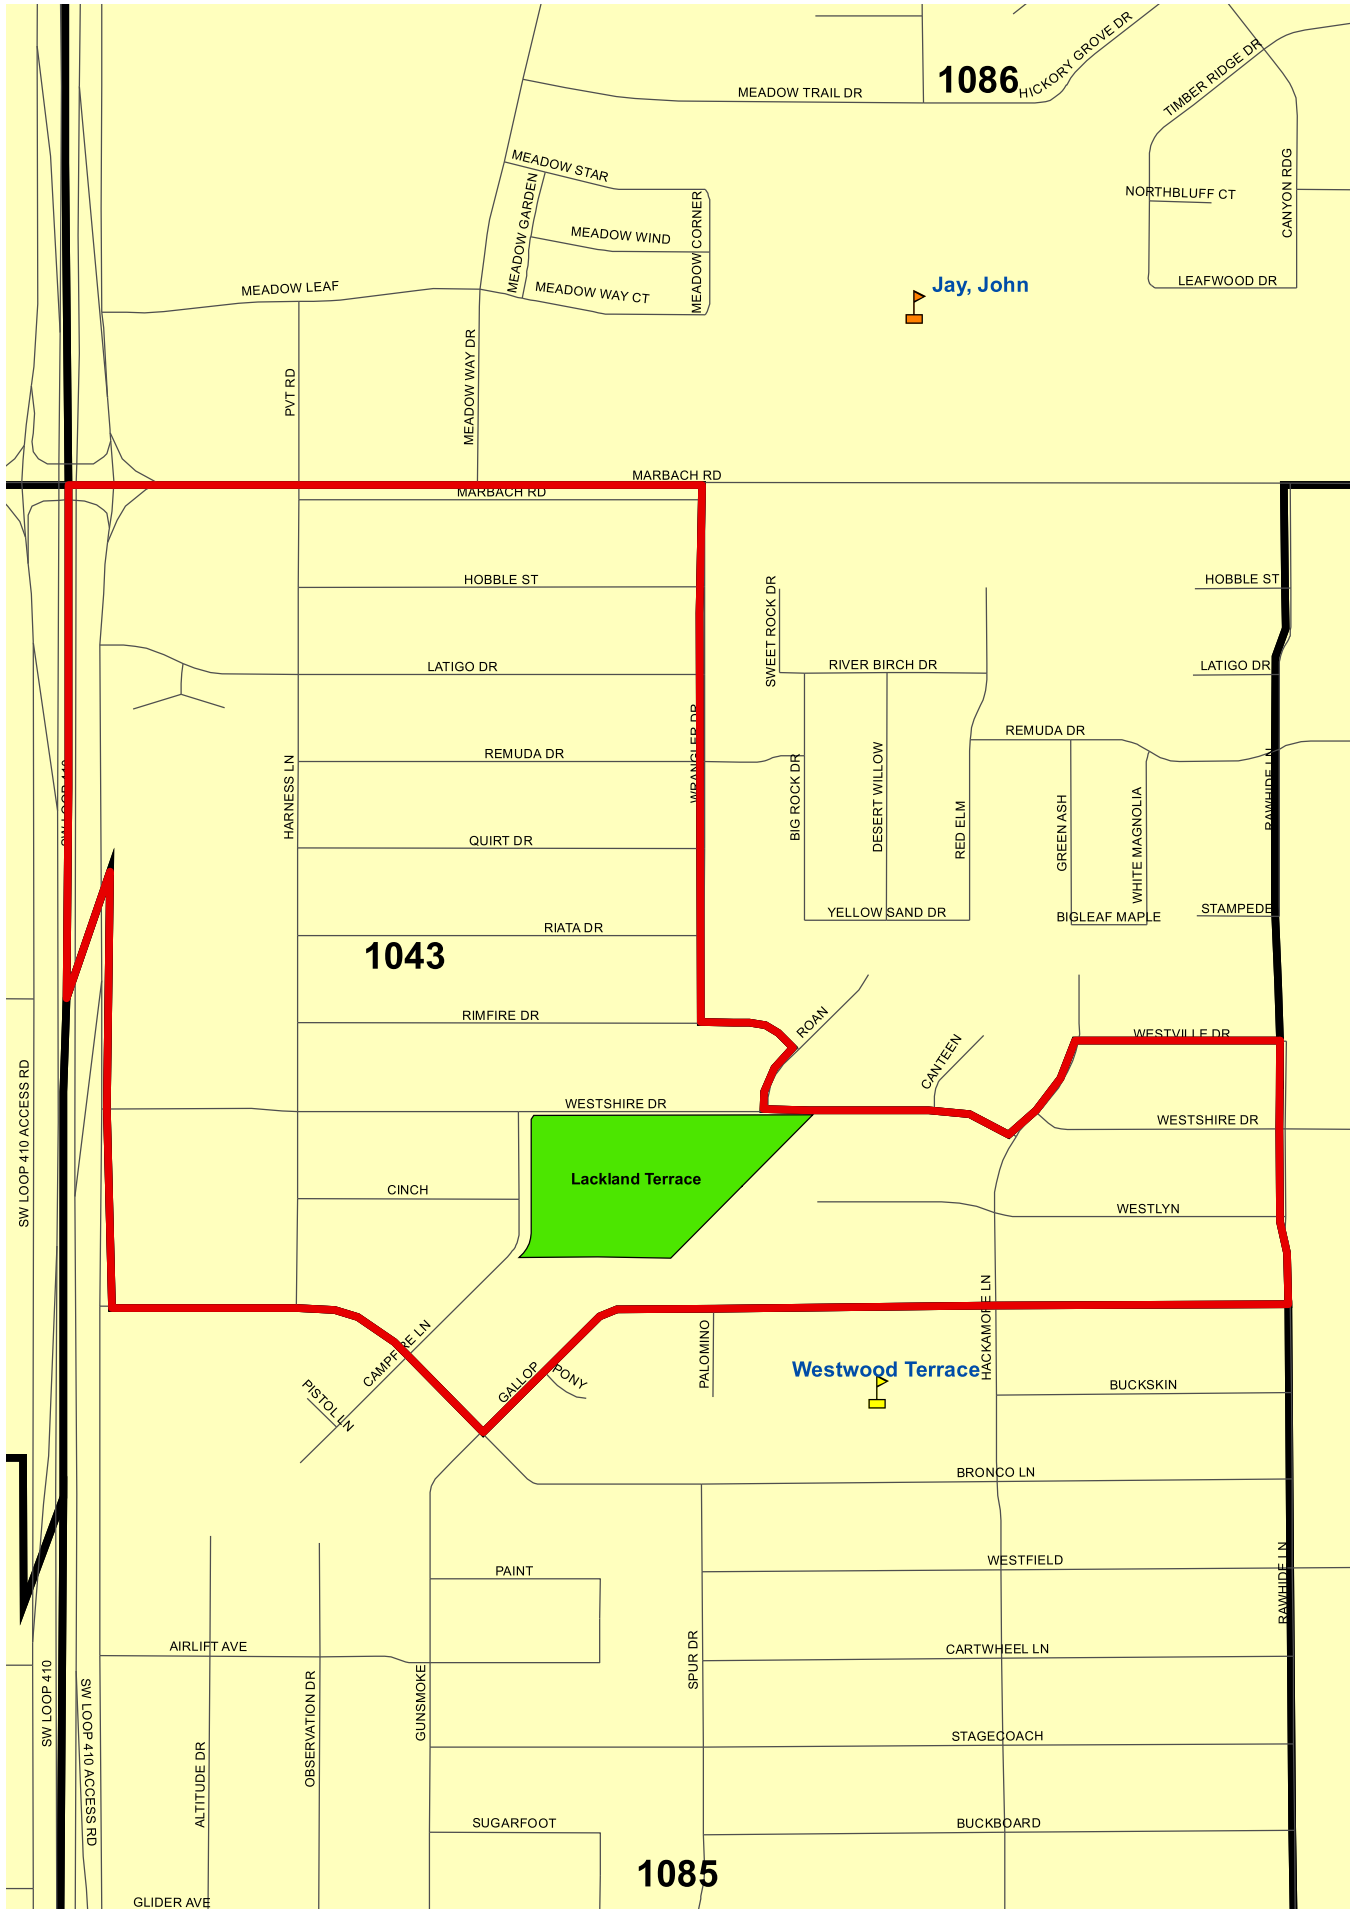

# Bexar County Voting Precinct 1043

| Legend |                     |
|--------|---------------------|
|        | City of San Antonio |
|        | Streets             |
|        | Lakes               |
|        | Parks               |
|        | Railroads           |
|        | Voting Precincts    |
|        | Elem                |
|        | Mid                 |
|        | Sr                  |
|        | Universities        |

Prepared by the Elections Office  
203 W. Nueva, Ste.3.61  
San Antonio, Texas 78207

Effective 01-01-06