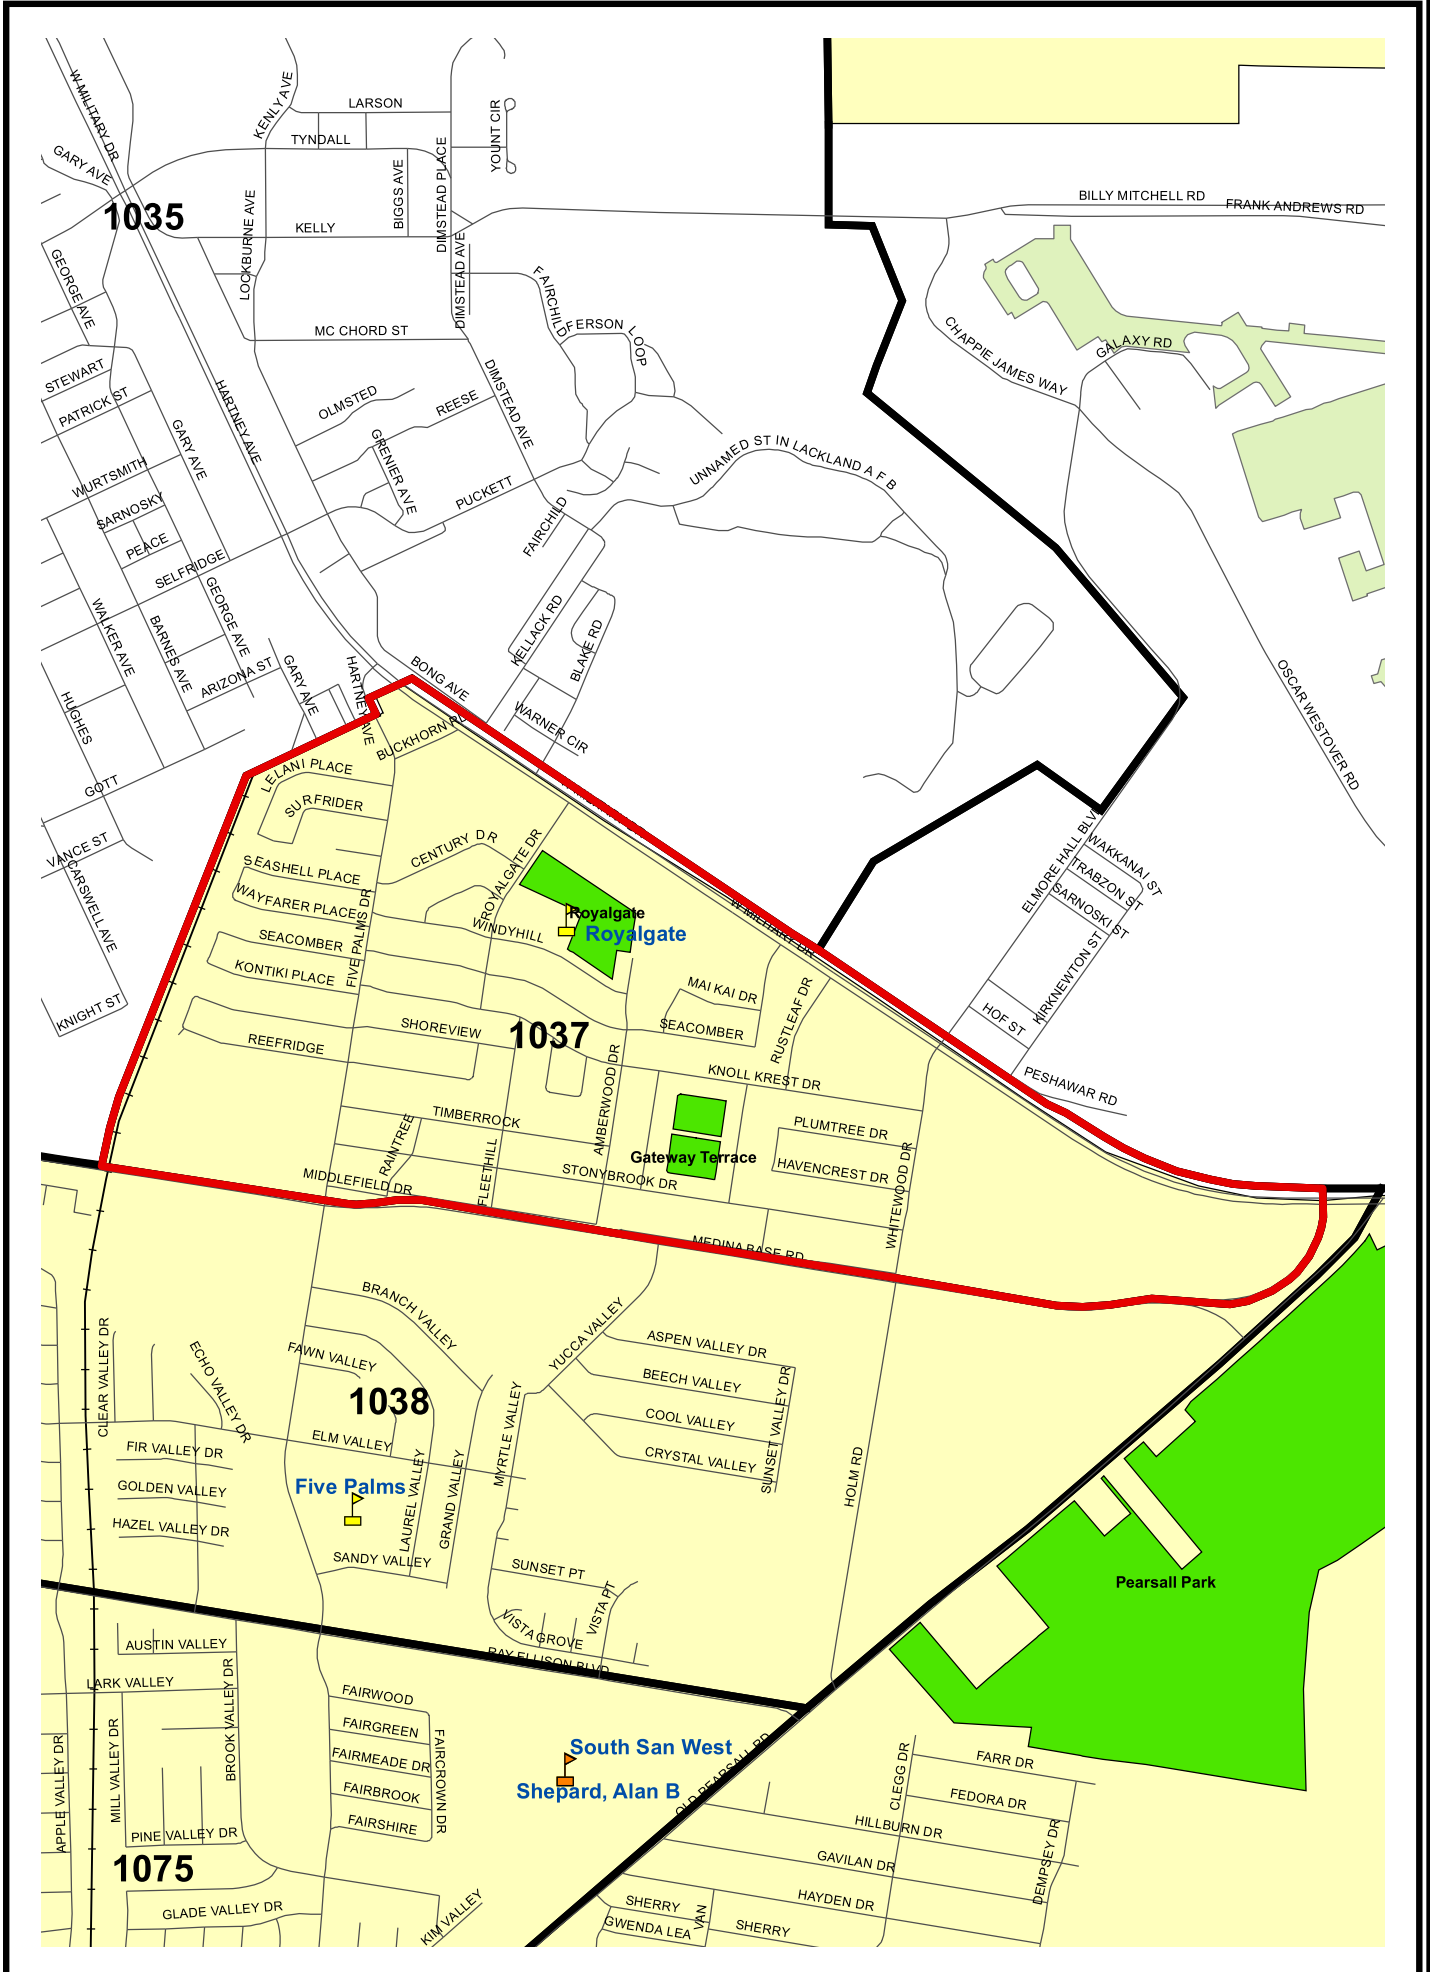

Bexar County Voting Precinct 1037

Legend	
	City of San Antonio
	Streets
	Lakes
	Parks
	Railroads
	Voting Precincts
	Elem
	Mid
	Sr
	Universities

Prepared by the Elections Office
 203 W. Nueva, Ste.3.61
 San Antonio, Texas 78207