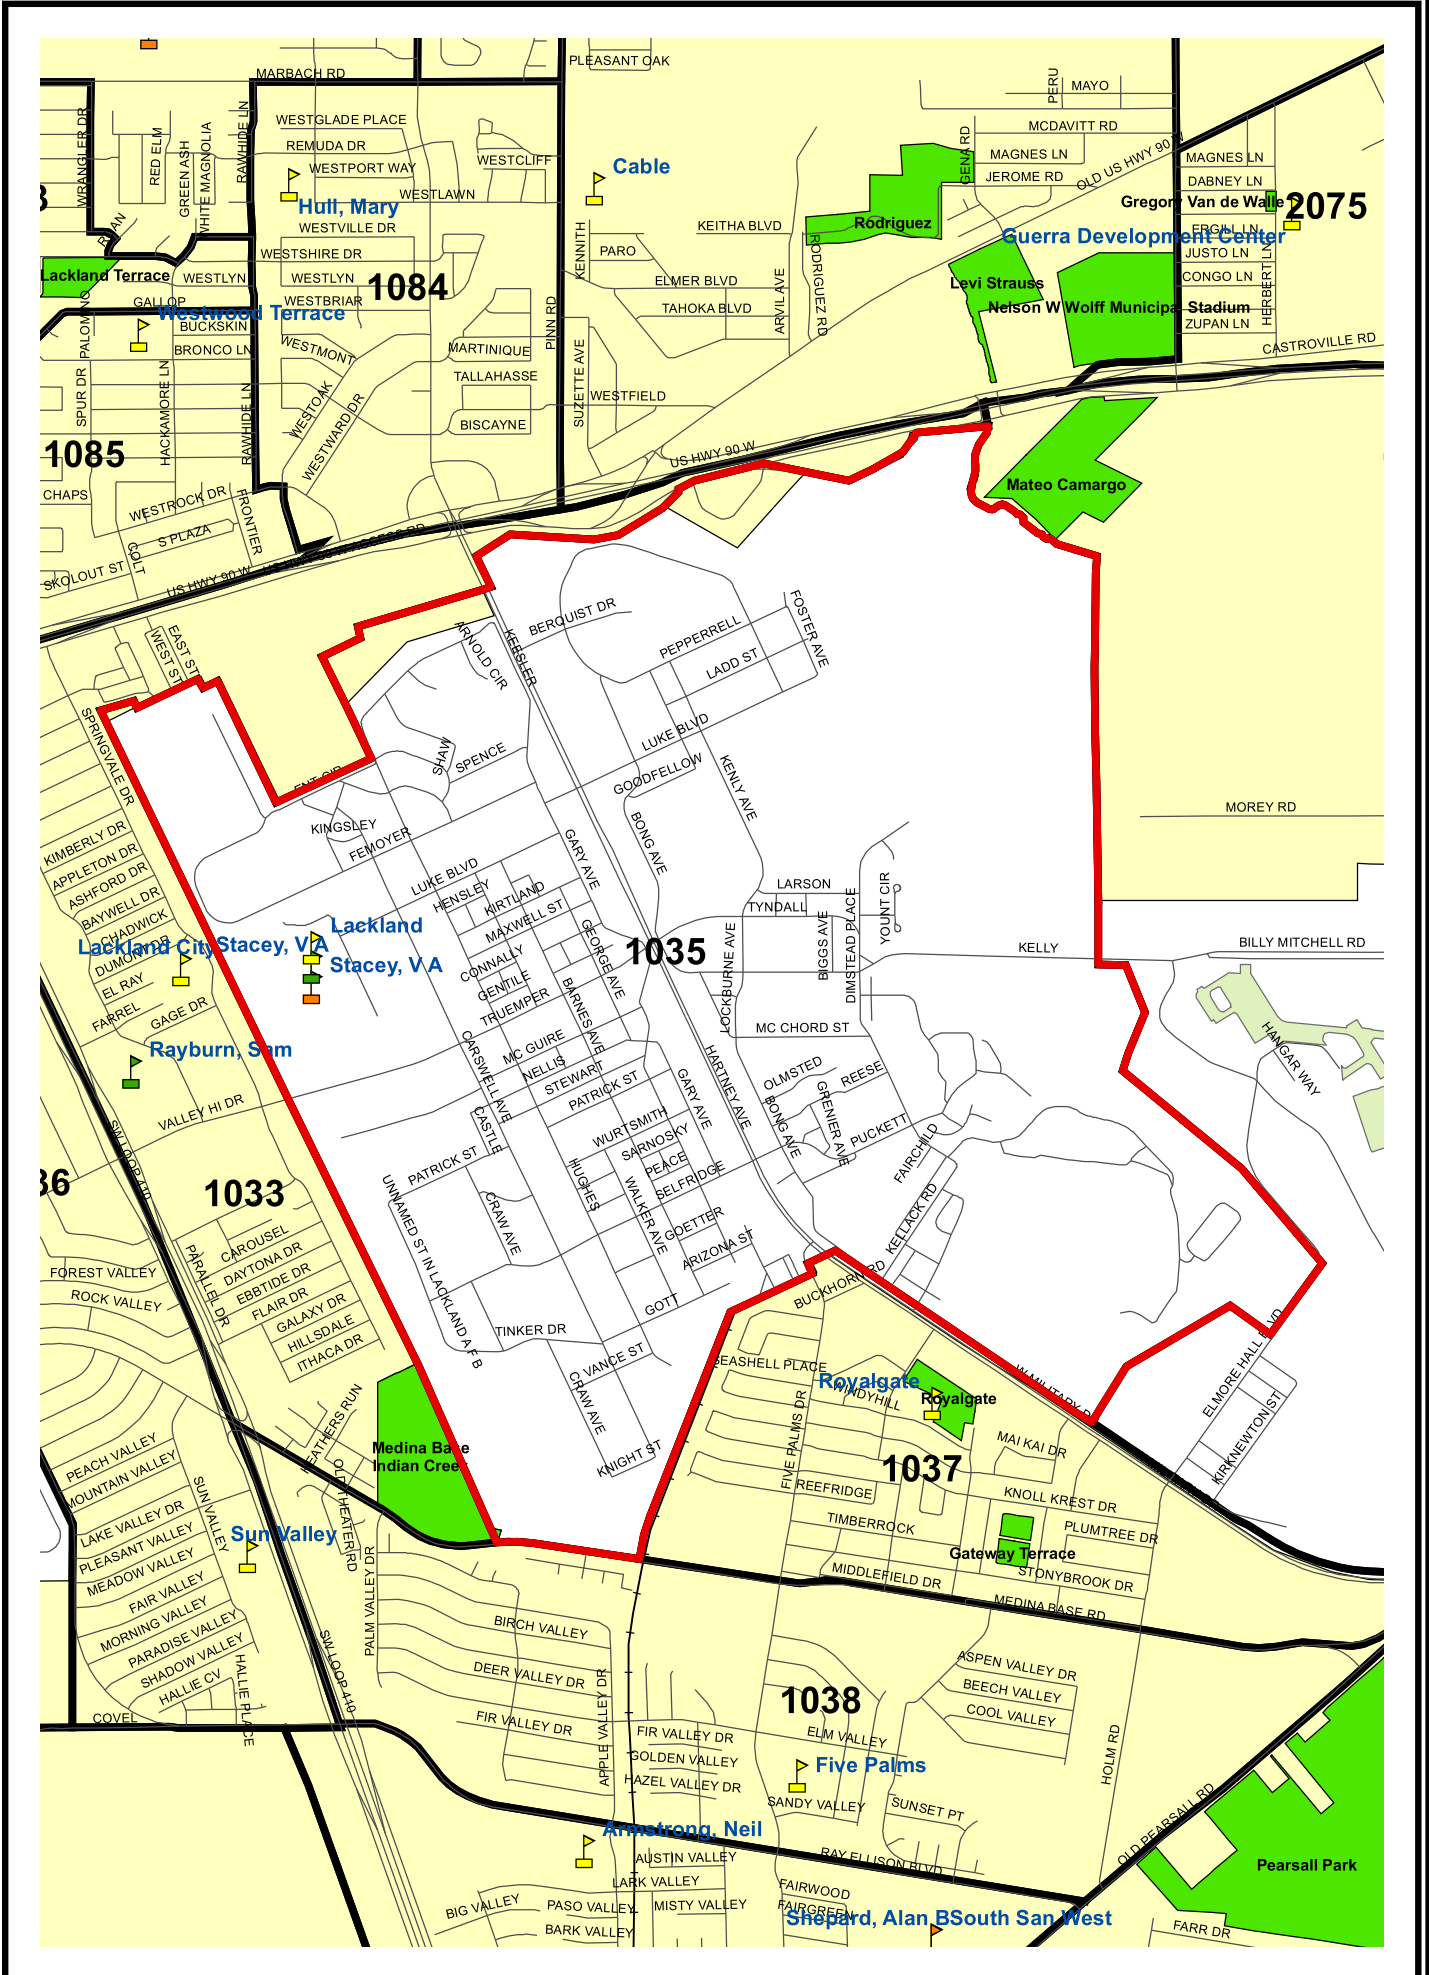

Bexar County Voting Precinct 1035

Legend	
	City of San Antonio
	Streets
	Lakes
	Parks
	Railroads
	Voting Precincts
	Elem
	Mid
	Sr
	Universities

Prepared by the Elections Office
203 W. Nueva, Ste.3.61
San Antonio, Texas 78207