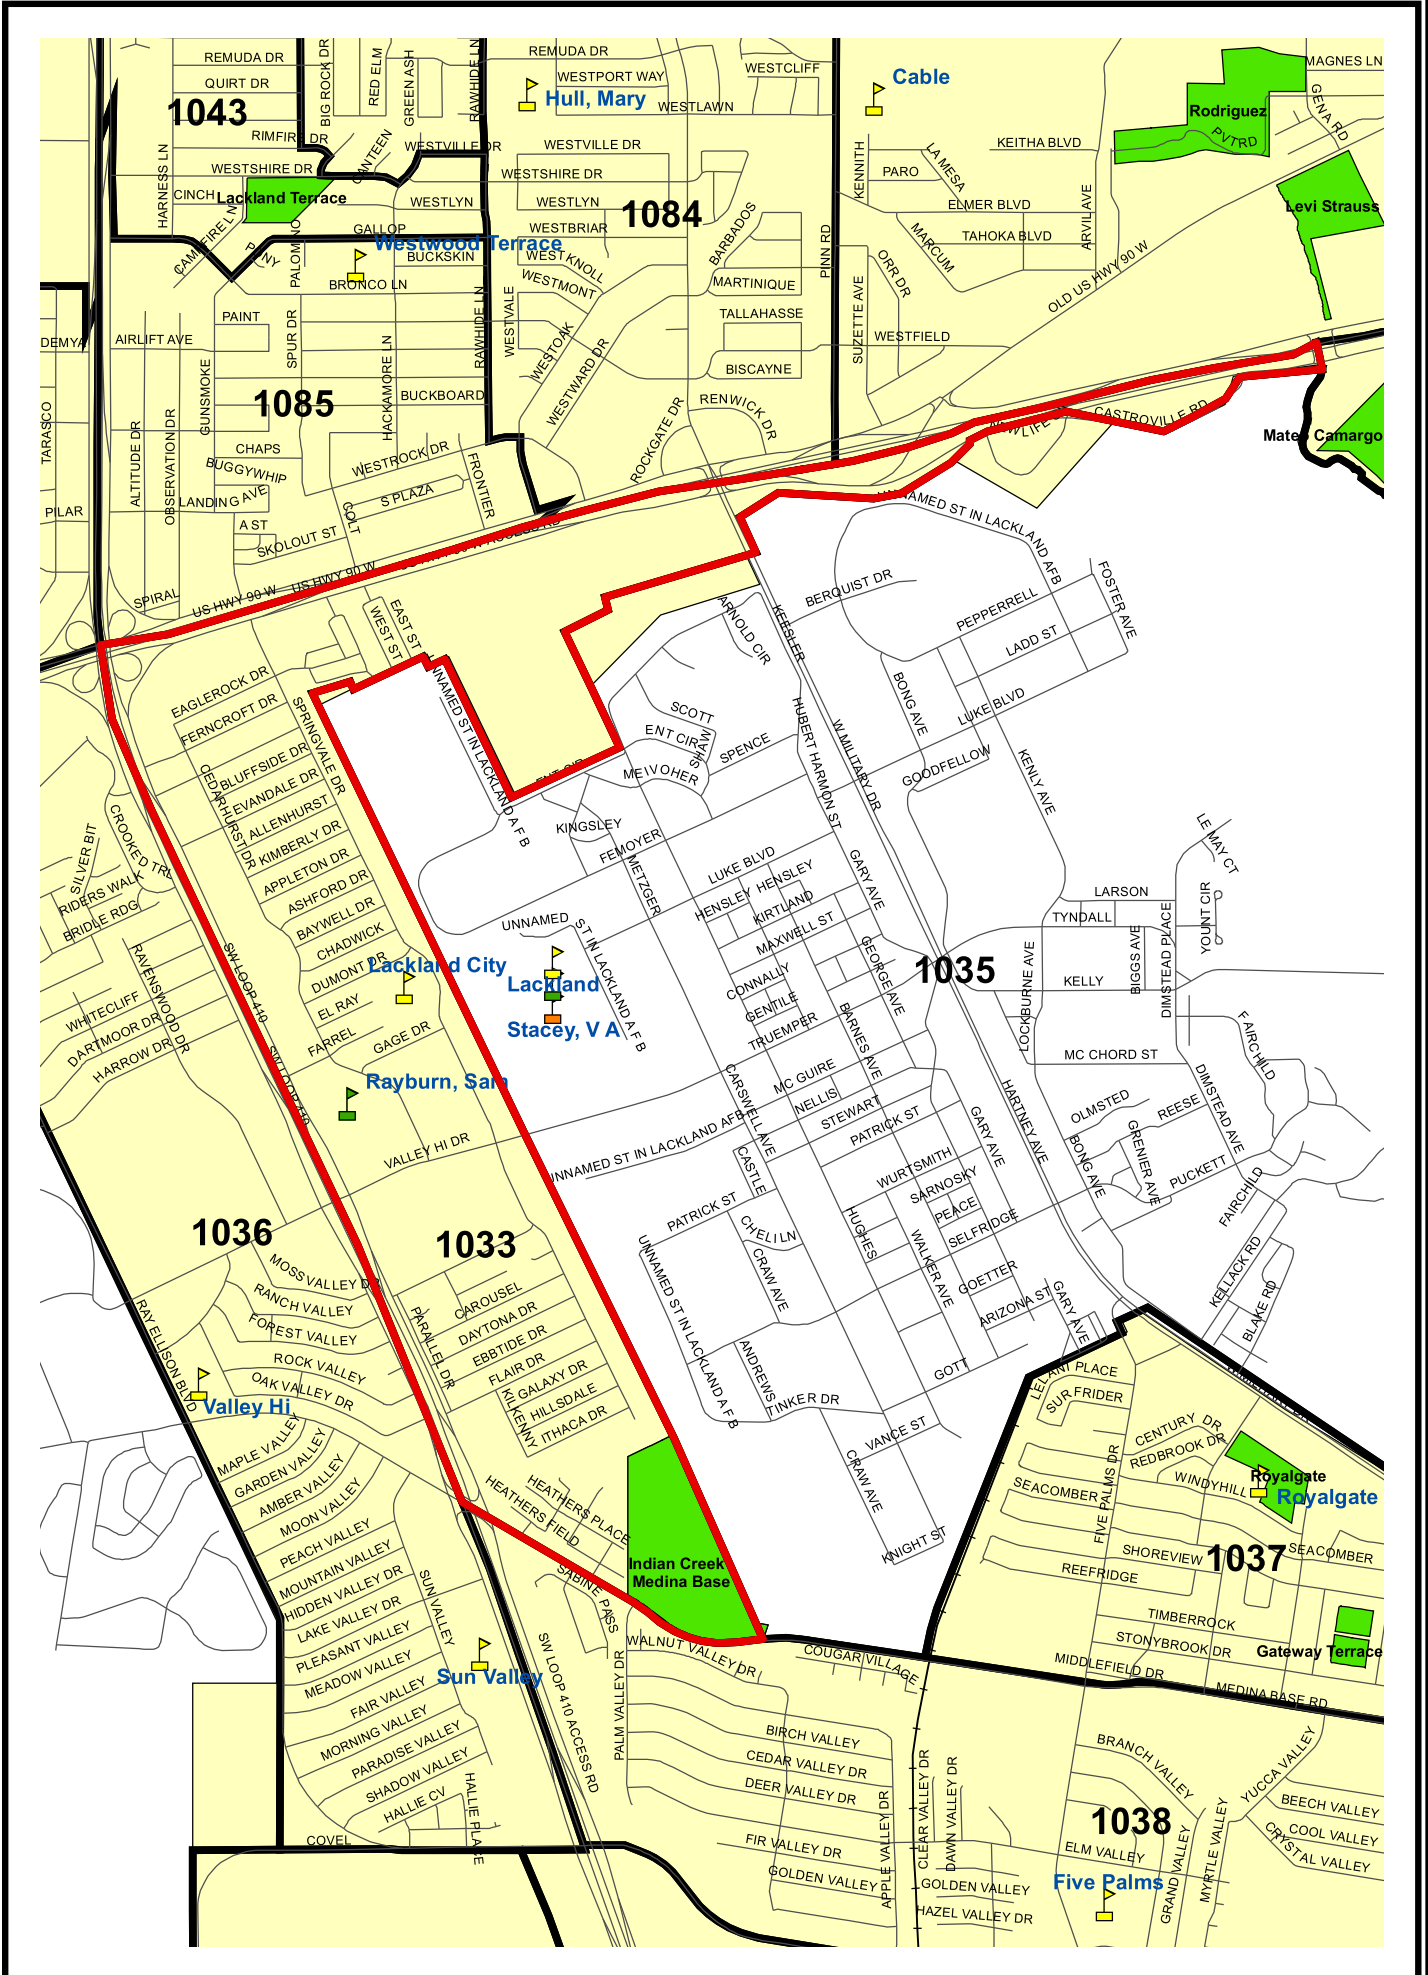

Bexar County Voting Precinct 1033

Legend	
	City of San Antonio
	Streets
	Lakes
	Parks
	Railroads
	Voting Precincts
	Elem
	Mid
	Sr
	Universities

Prepared by the Elections Office
 203 W. Nueva, Ste.3.61
 San Antonio, Texas 78207