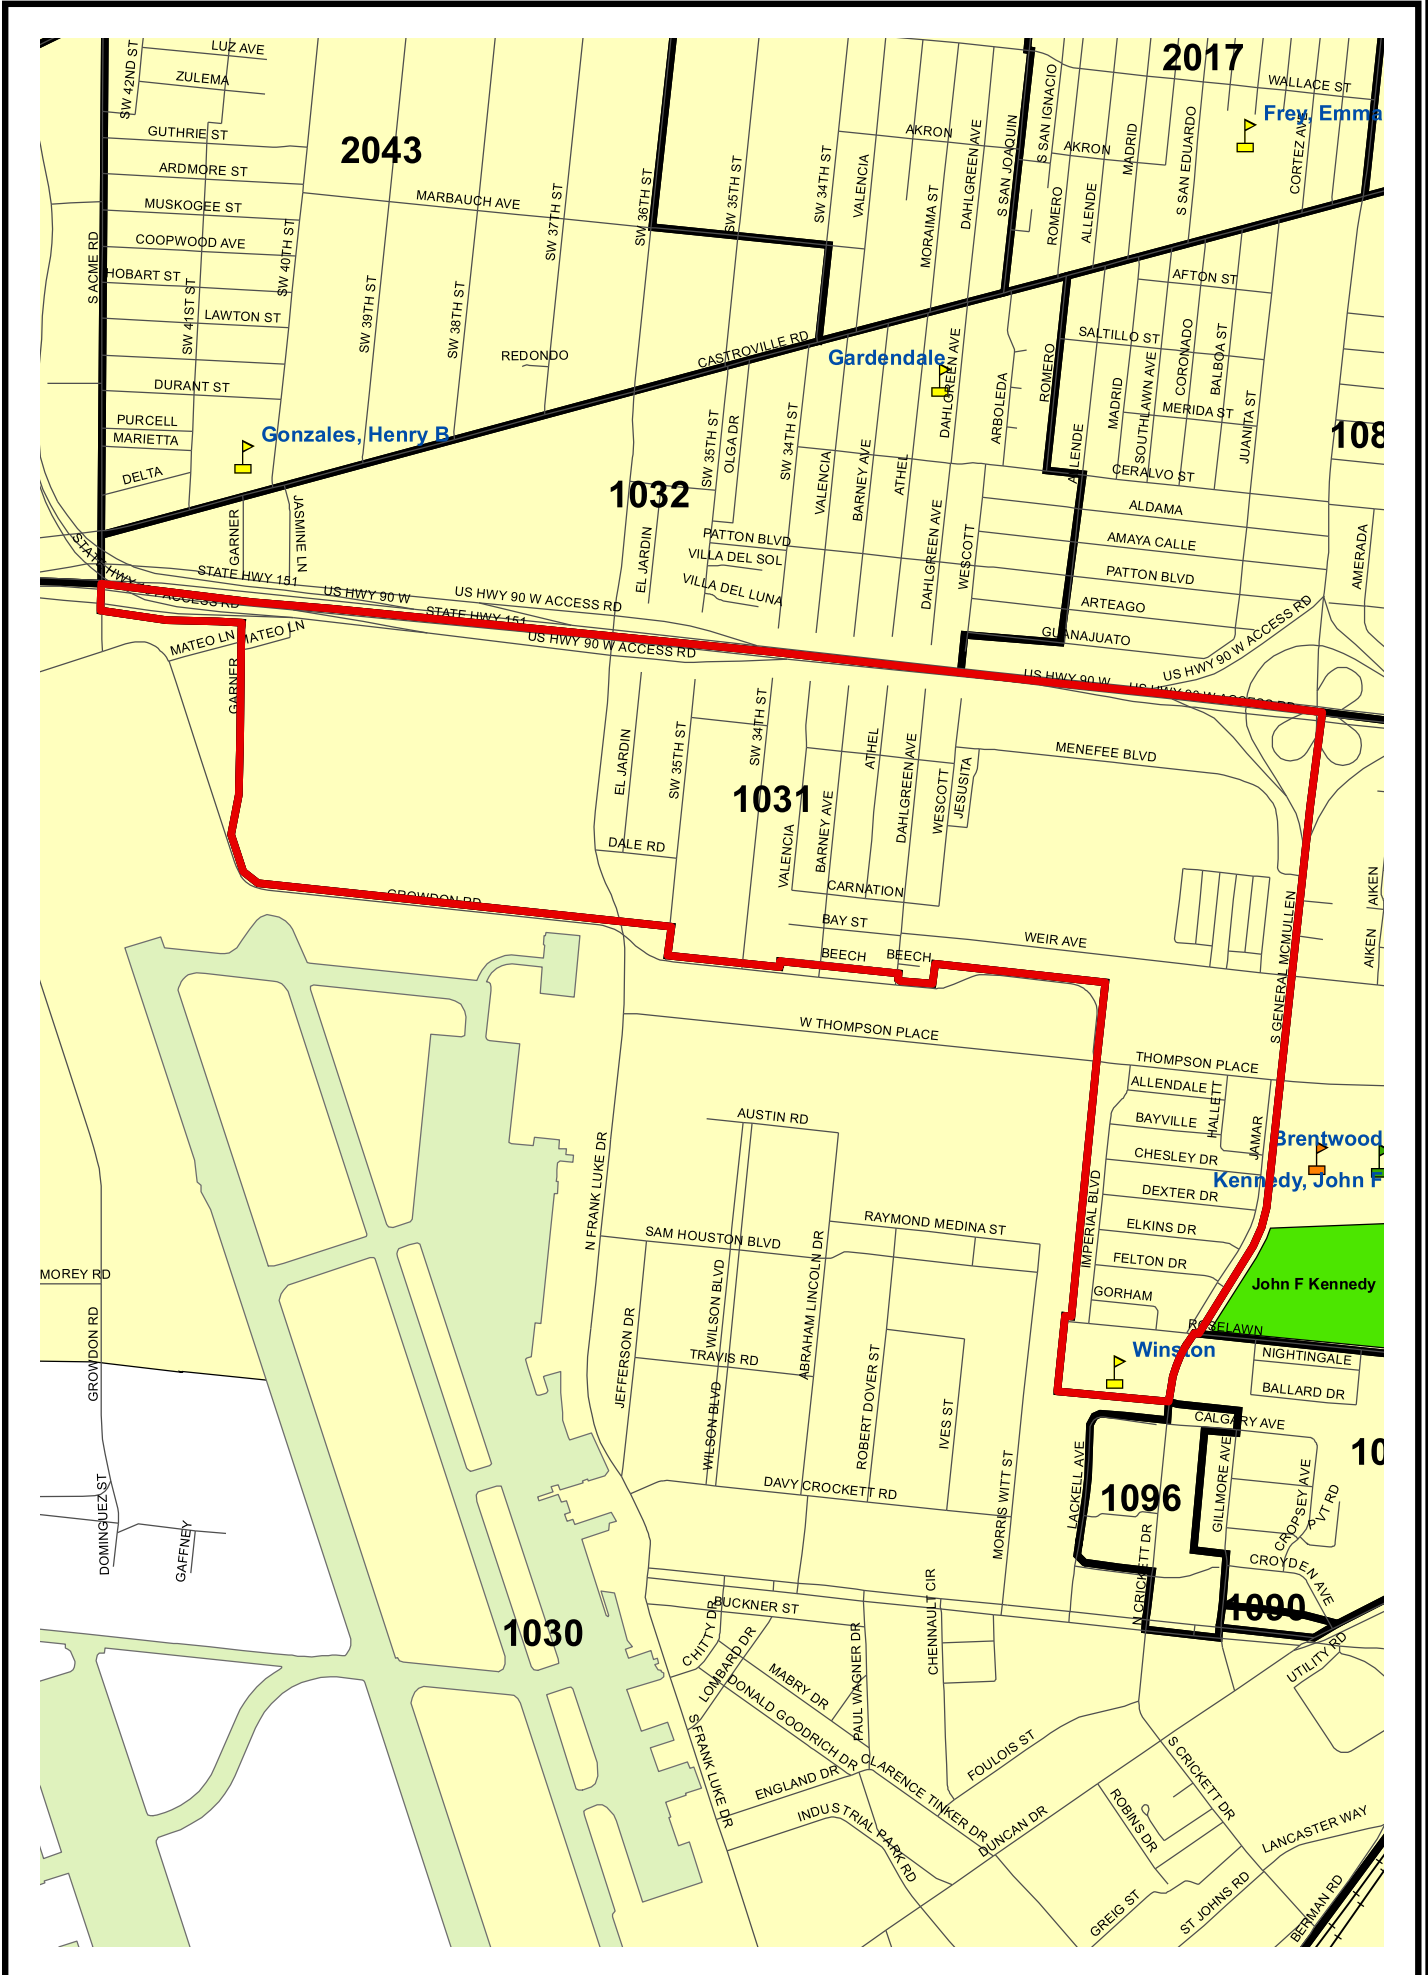

Bexar County Voting Precinct 1031

Legend	
	City of San Antonio
	Streets
	Lakes
	Parks
	Railroads
	Voting Precincts
	Elem
	Mid
	Sr
	Universities

Prepared by the Elections Office
 203 W. Nueva, Ste.3.61
 San Antonio, Texas 78207