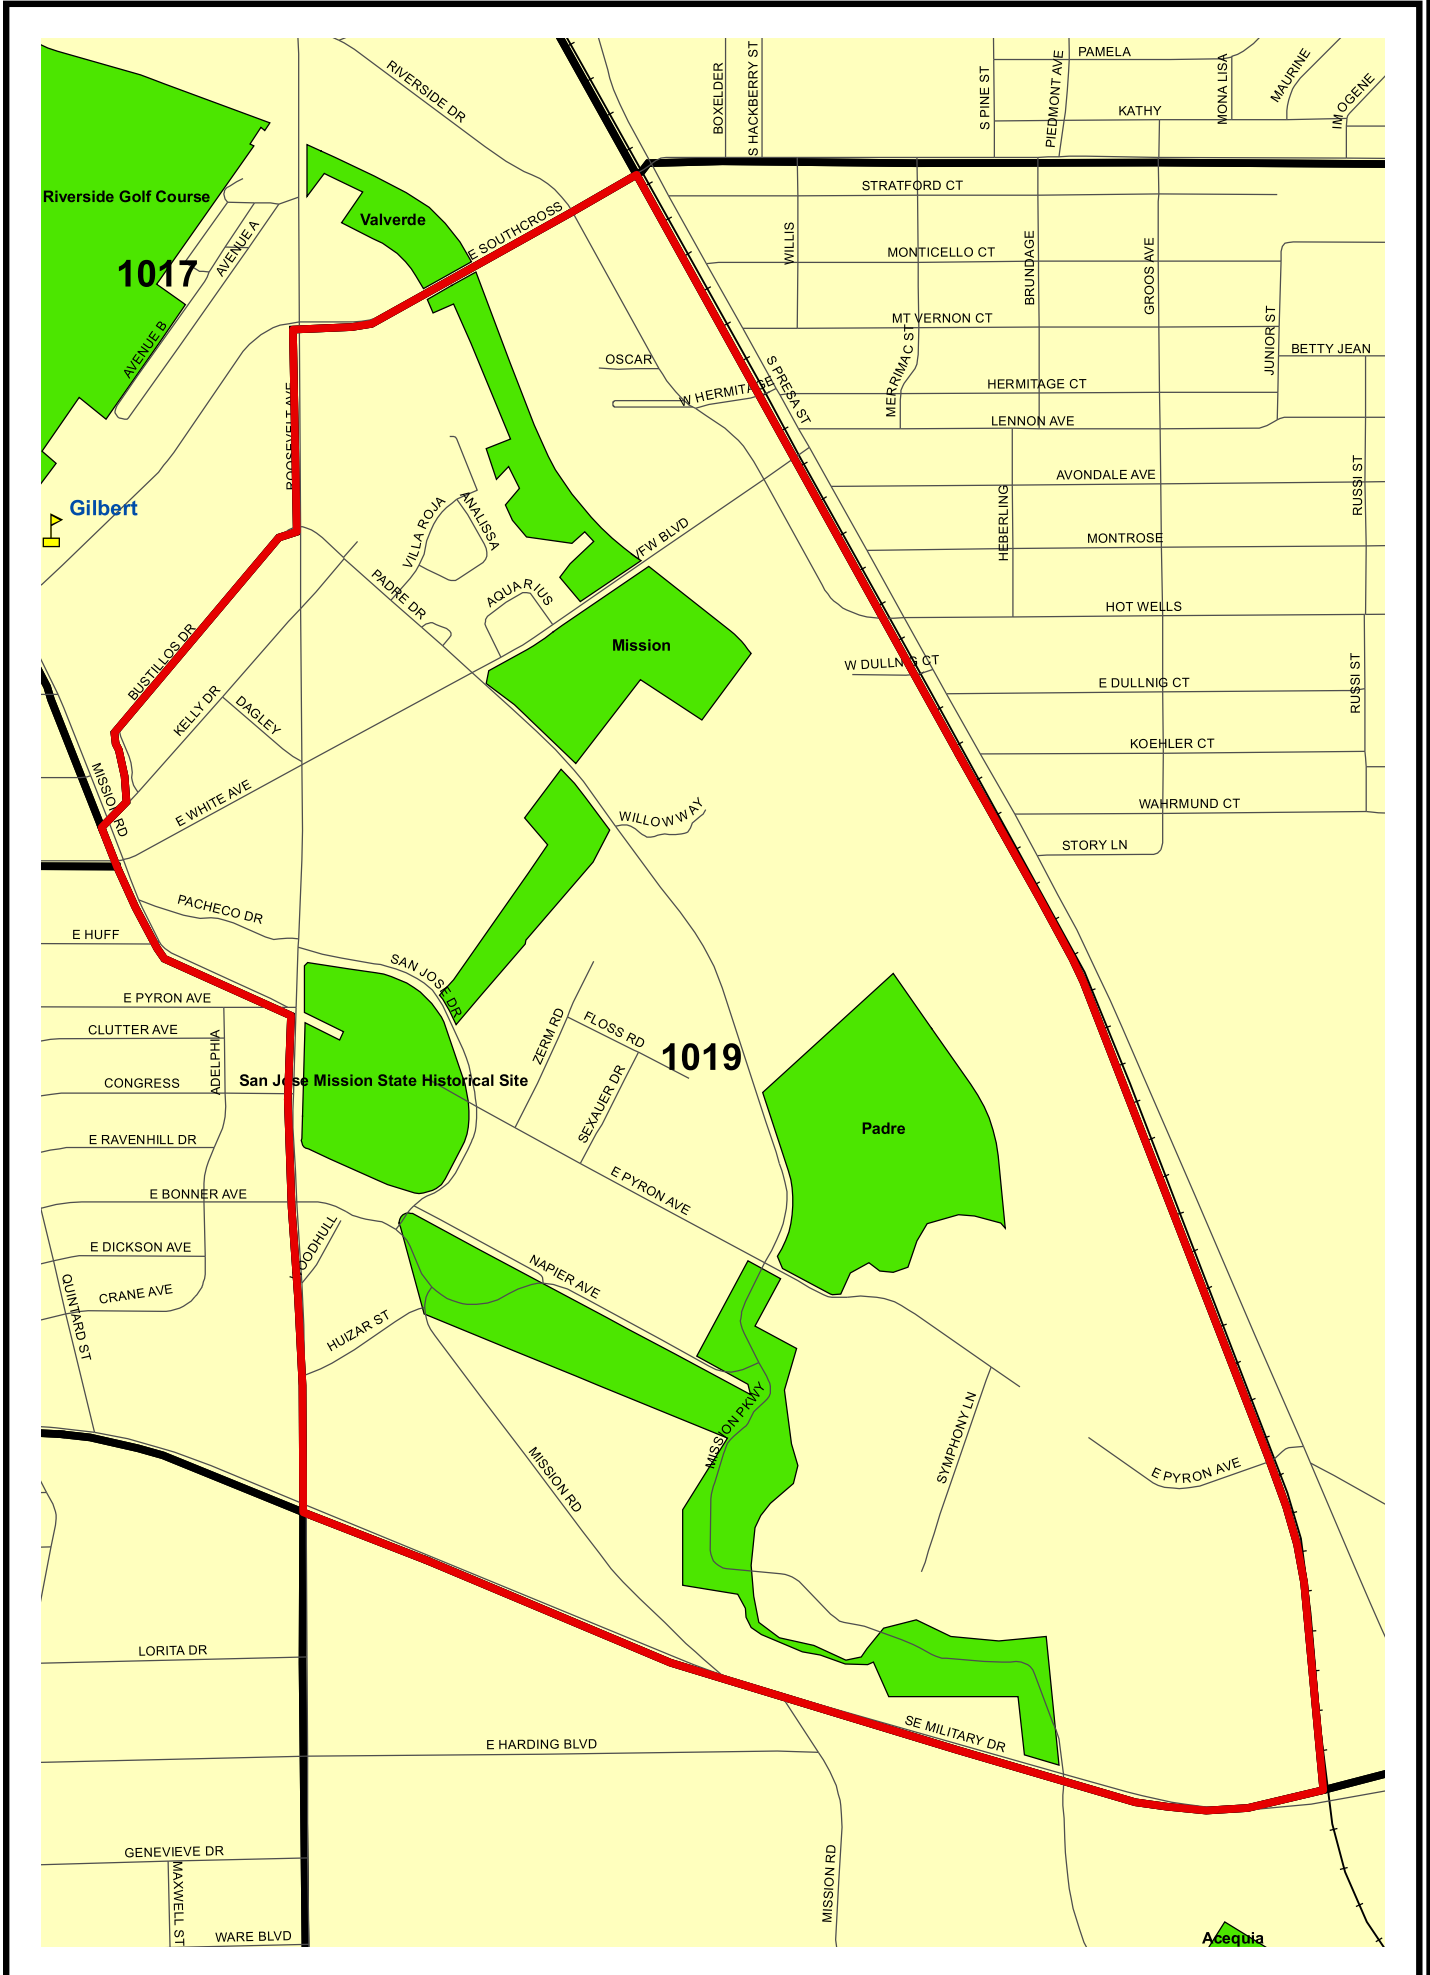

Bexar County Voting Precinct 1019

Legend	
	City of San Antonio
	Streets
	Lakes
	Parks
	Railroads
	Voting Precincts
	Elem
	Mid
	Sr
	Universities

Prepared by the Elections Office
 203 W. Nueva, Ste.3.61
 San Antonio, Texas 78207