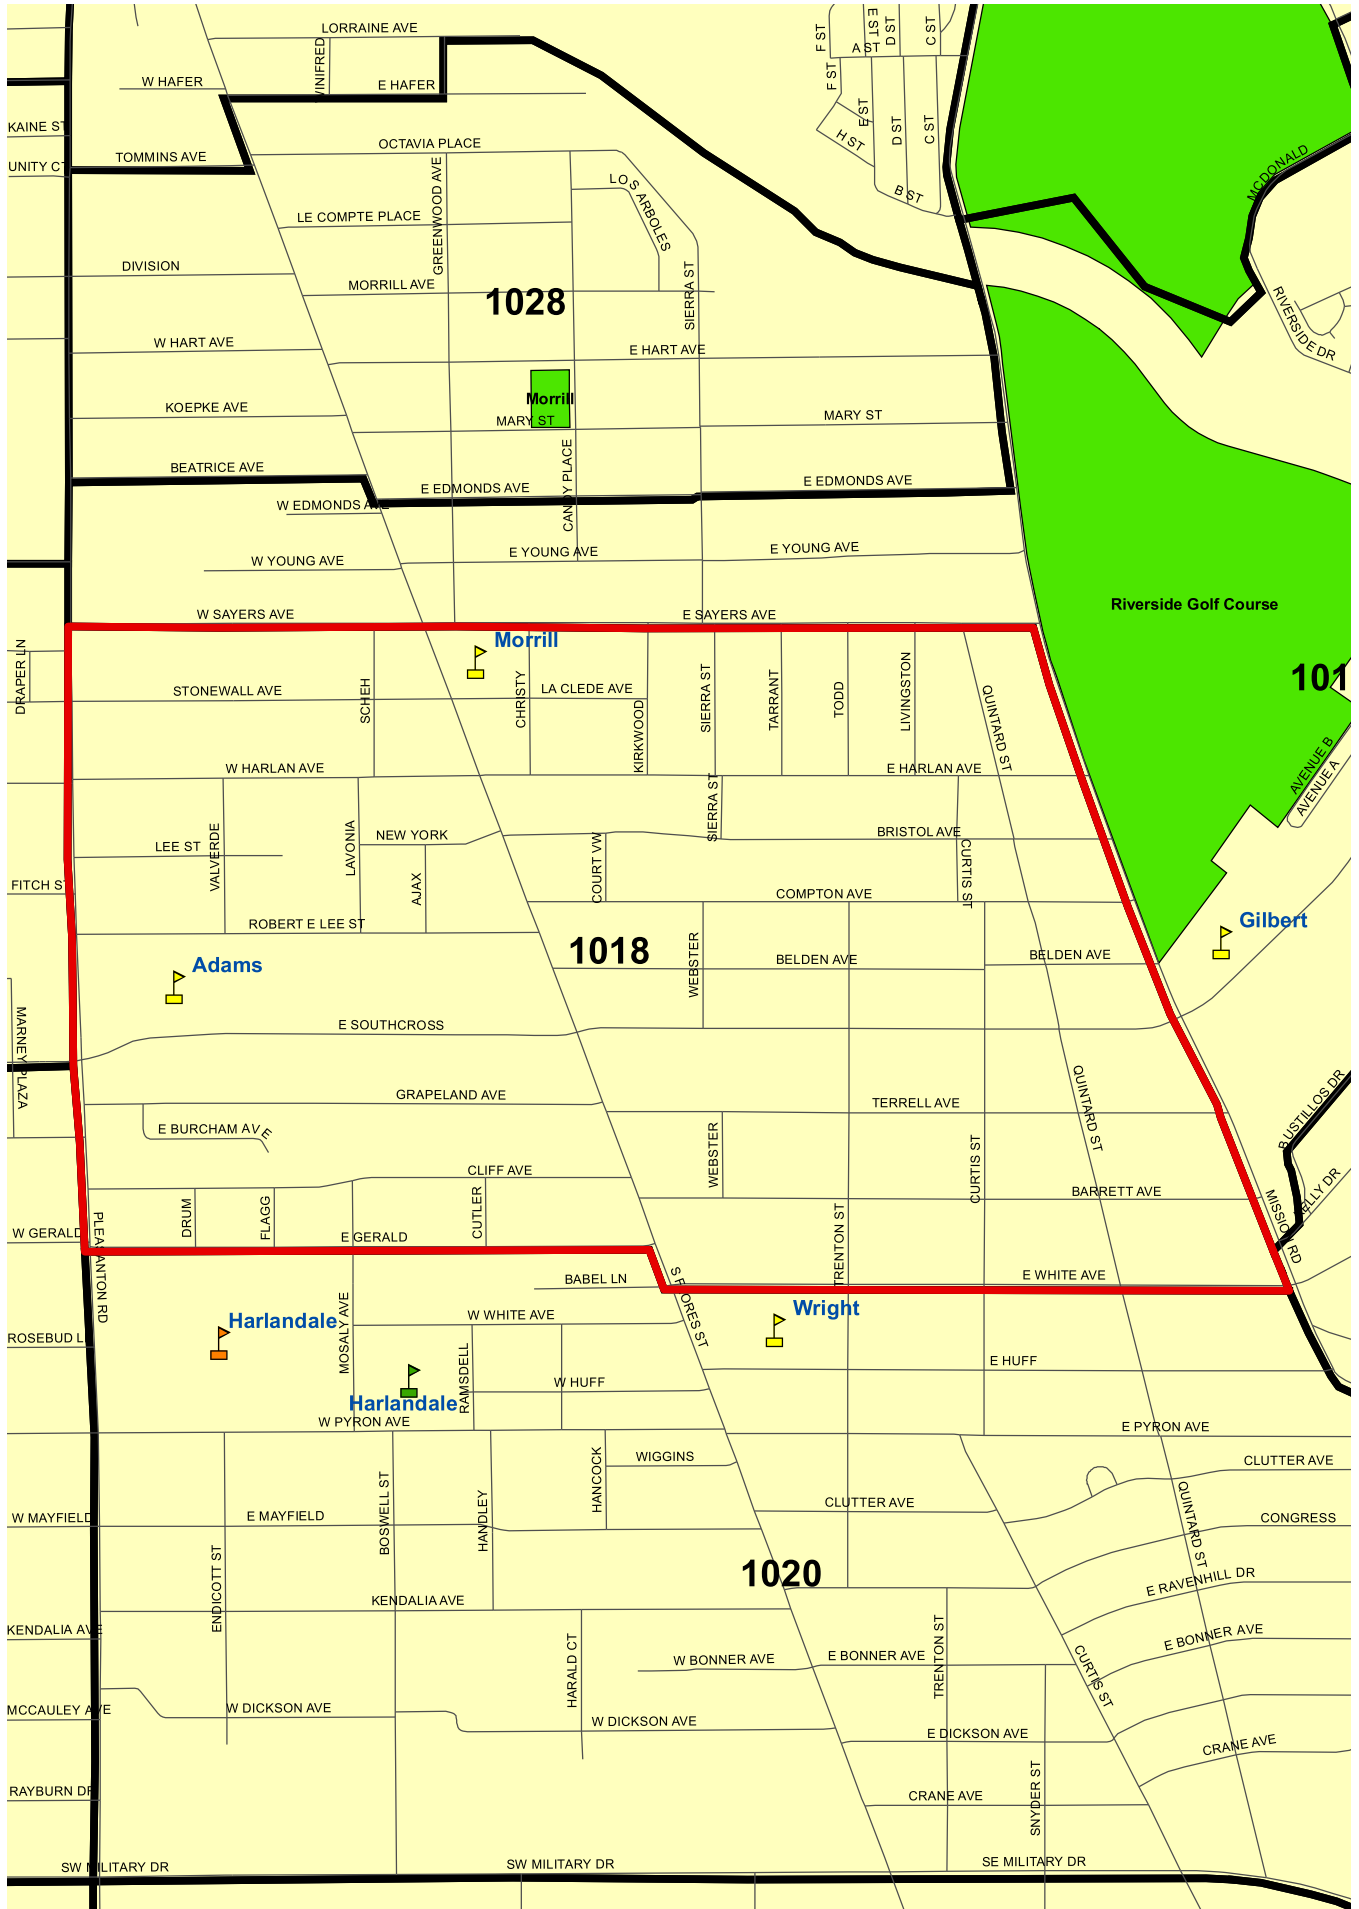

# Bexar County Voting Precinct 1018

**Legend**

- City of San Antonio
- Streets
- Lakes
- Parks
- Railroads
- Voting Precincts
- Elem
- Mid
- Sr
- Universities

Prepared by the Elections Office  
 203 W. Nueva, Ste.3.61  
 San Antonio, Texas 78207