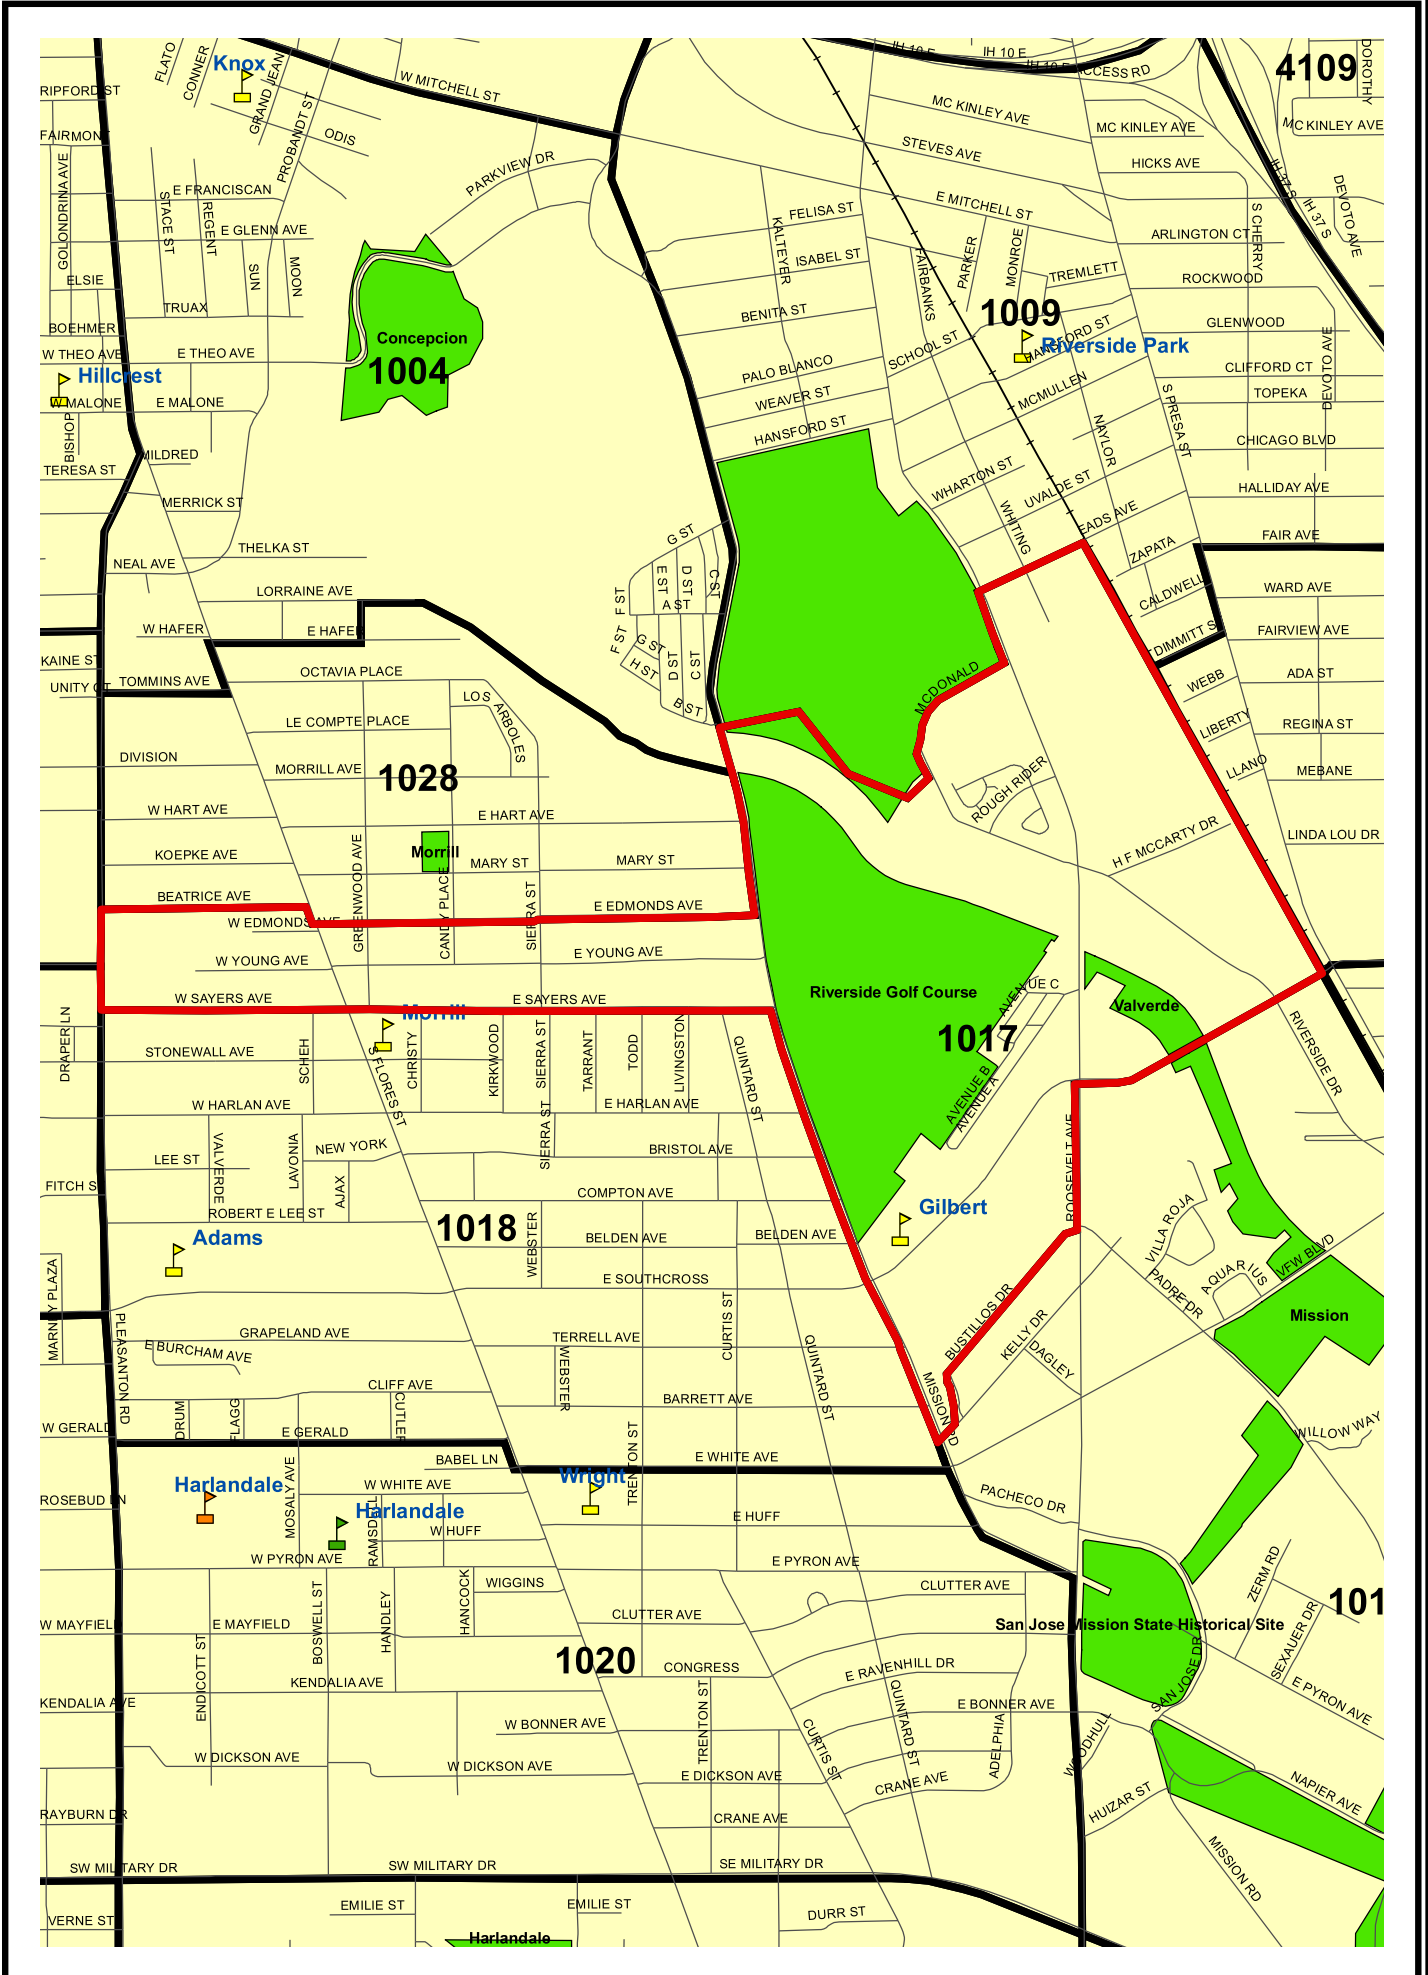

Bexar County Voting Precinct 1017

Legend

City of San Antonio	Elem
Streets	Mid
Lakes	Sr
Parks	Universities
Railroads	
Voting Precincts	

Prepared by the Elections Office
 203 W. Nueva, Ste.3.61
 San Antonio, Texas 78207