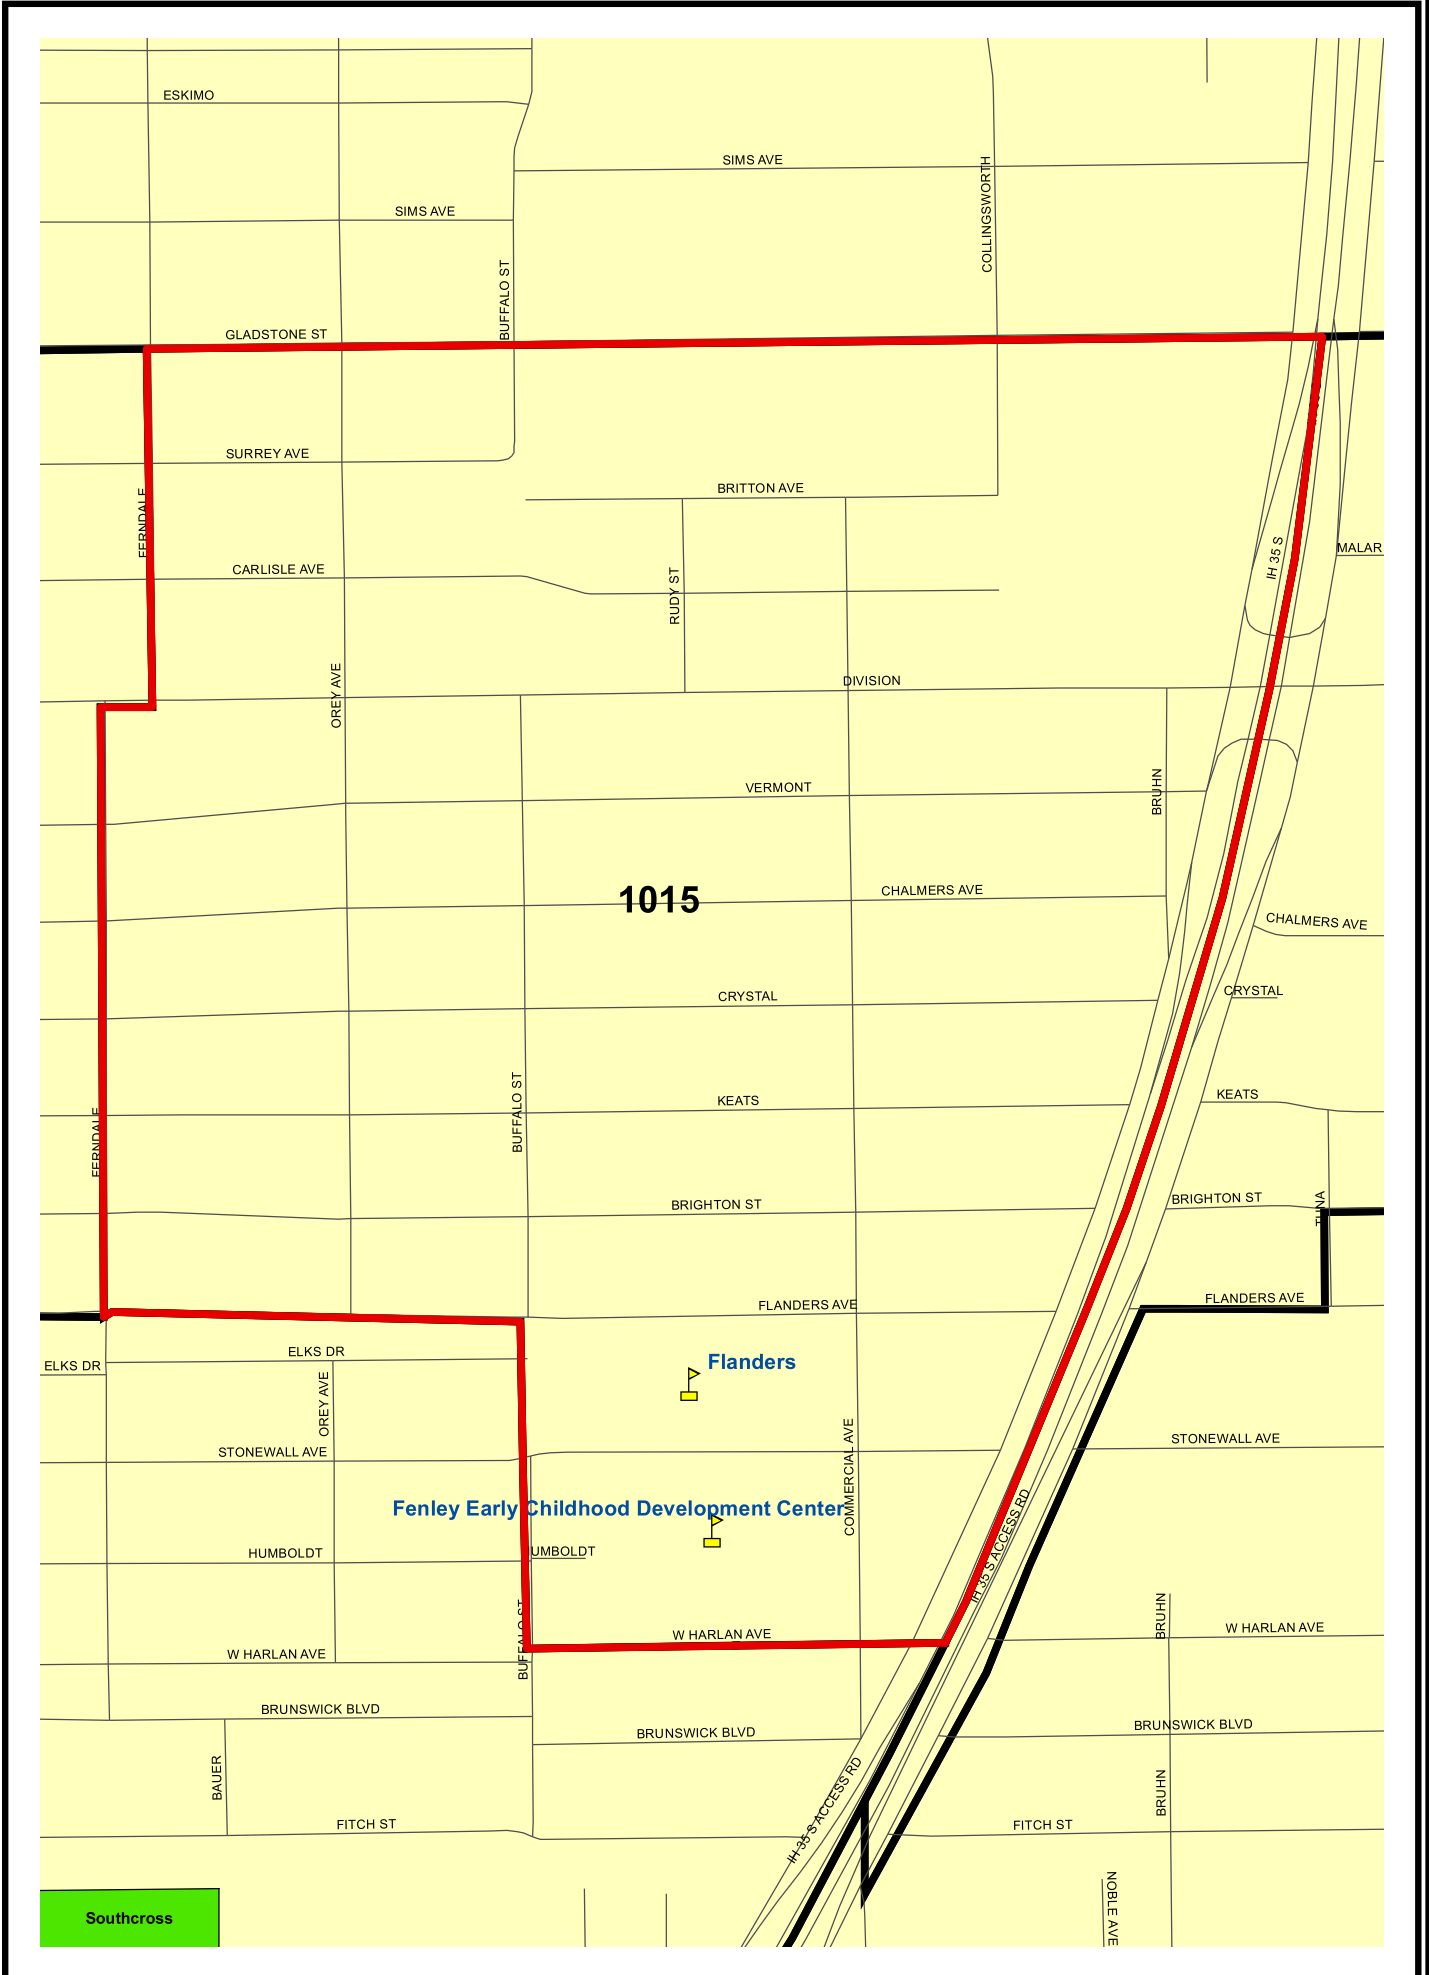

Bexar County Voting Precinct 1015

Legend	
	City of San Antonio
	Streets
	Lakes
	Parks
	Railroads
	Voting Precincts
	Elem
	Mid
	Sr
	Universities

Prepared by the Elections Office
203 W. Nueva, Ste.3.61
San Antonio, Texas 78207