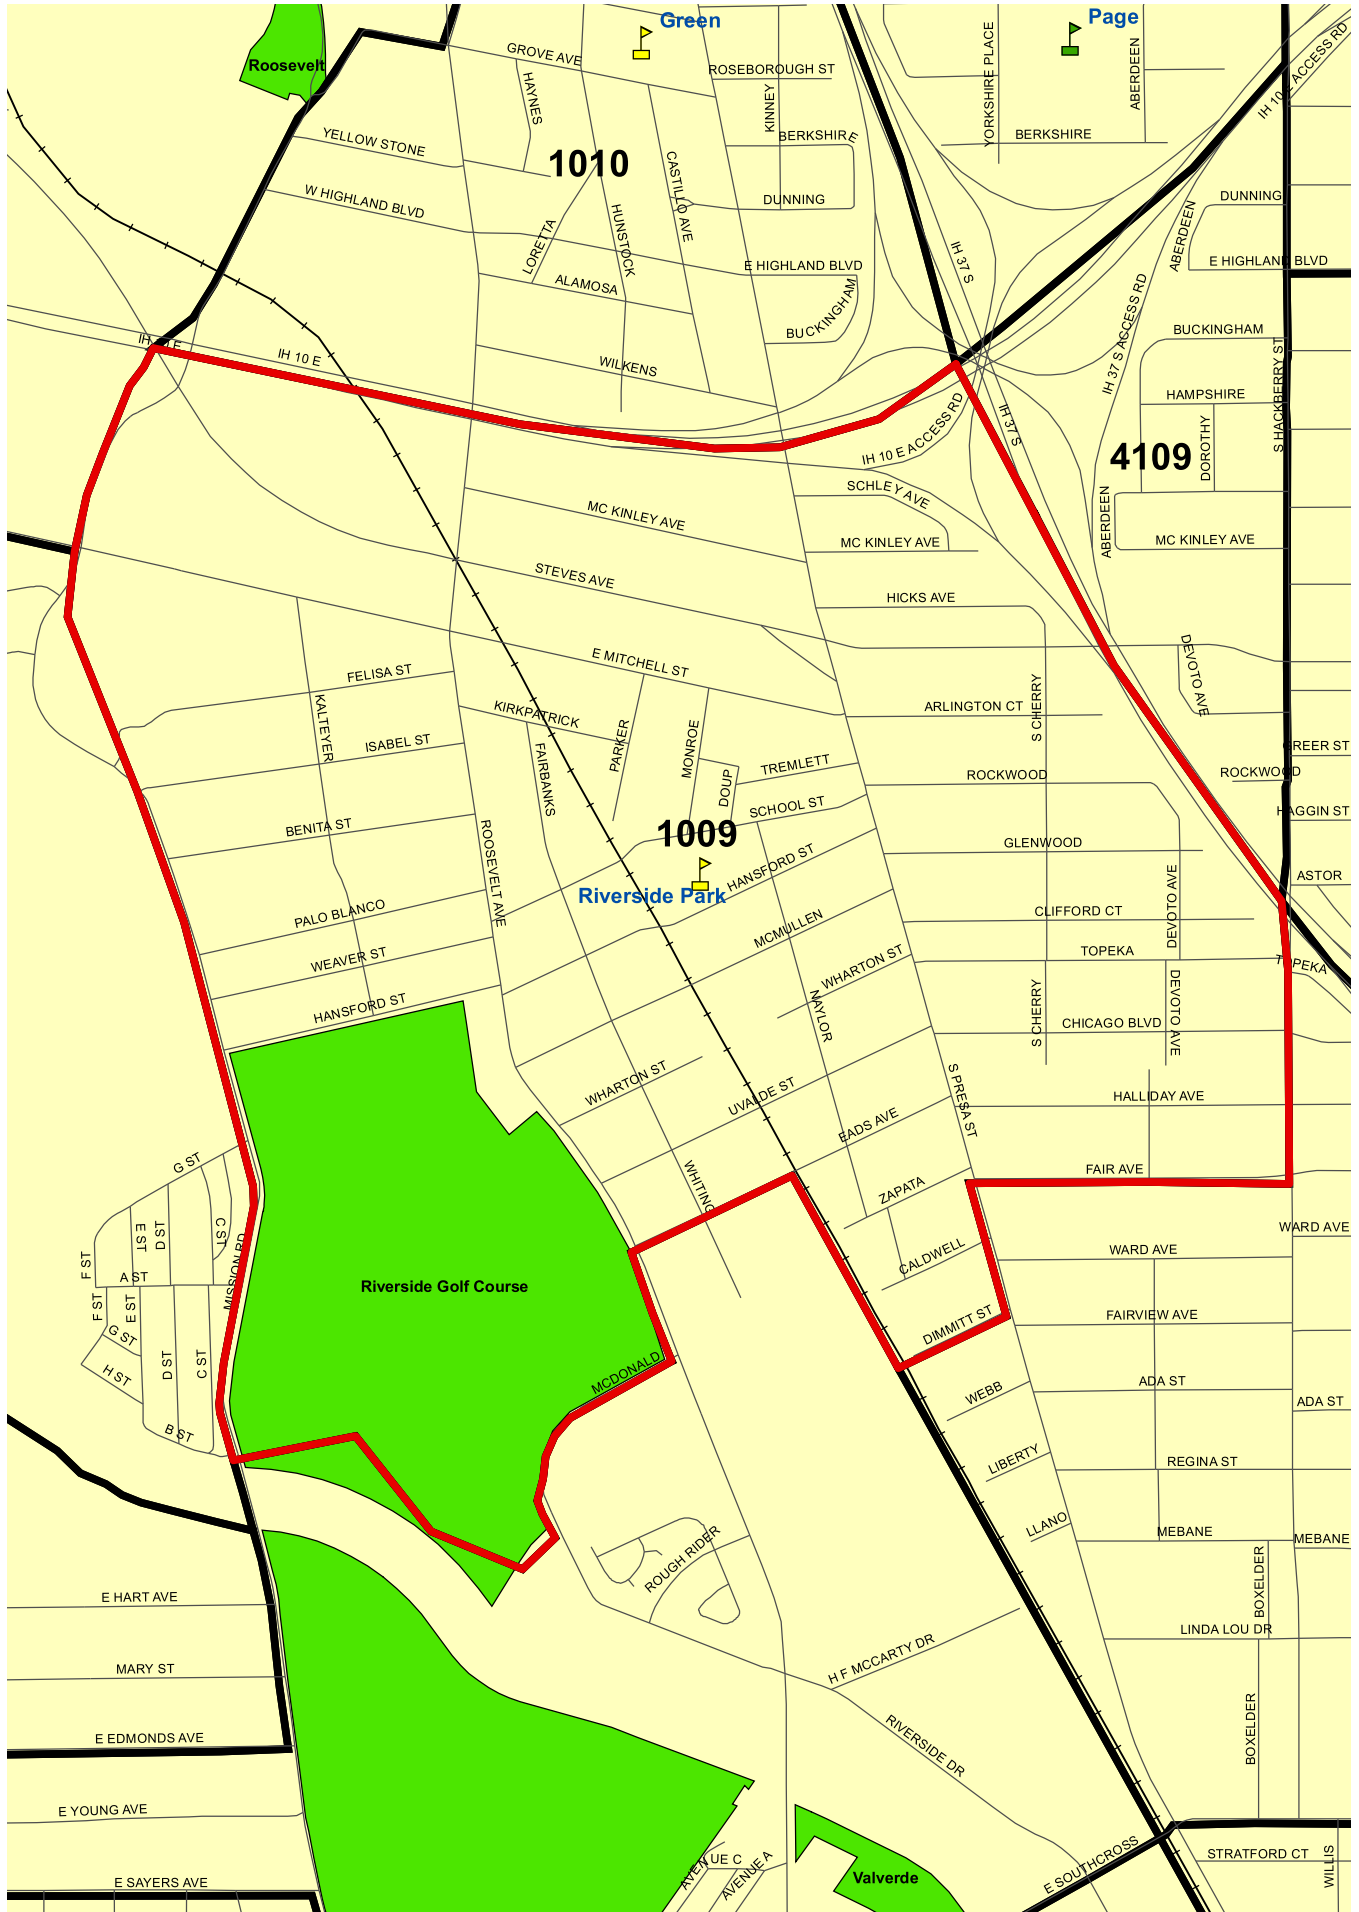

Bexar County Voting Precinct 1009

Legend	
	City of San Antonio
	Streets
	Lakes
	Parks
	Railroads
	Voting Precincts
	Elem
	Mid
	Sr
	Universities

Prepared by the Elections Office
203 W. Nueva, Ste.3.61
San Antonio, Texas 78207