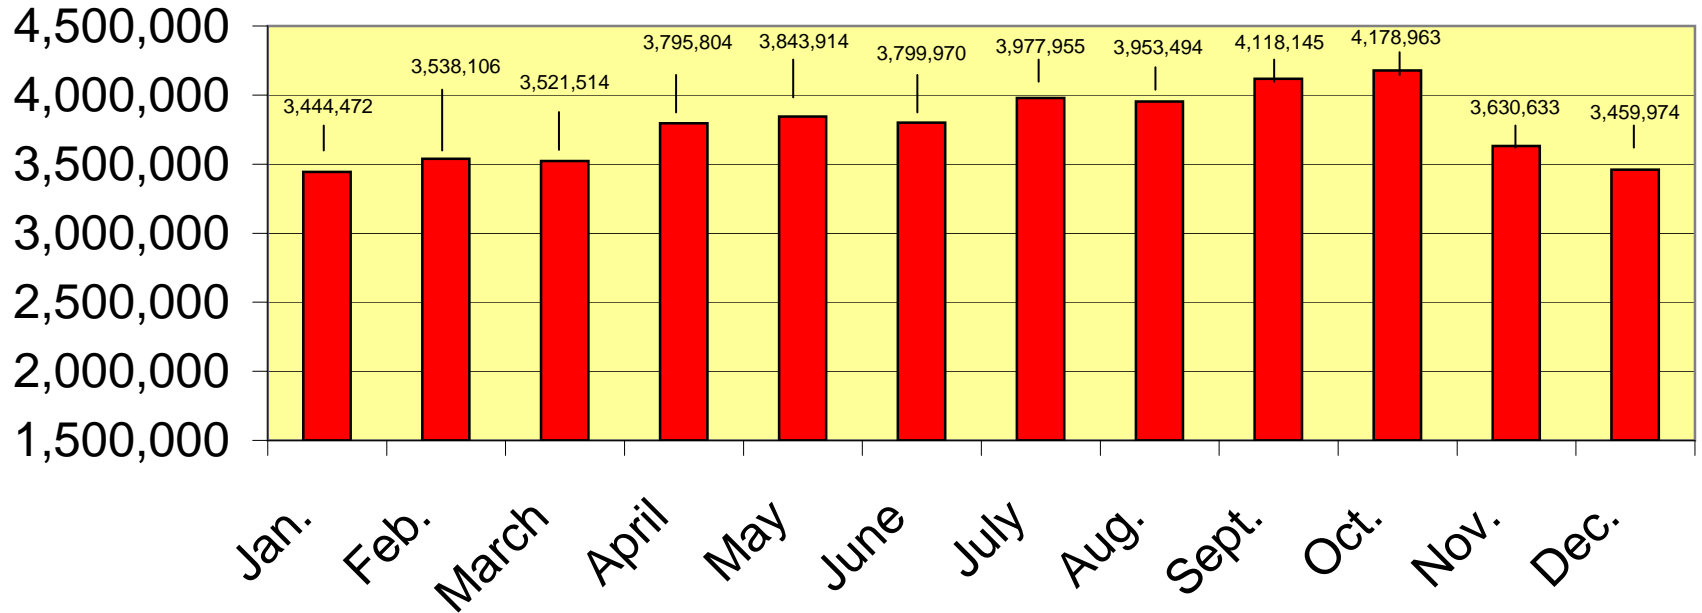

VIA RIDERSHIP 2008

All ridership numbers provided by VIA Metropolitan Transit